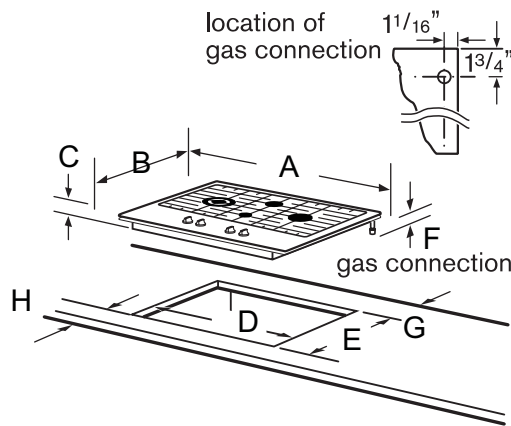

BOSCH

Invented for life

Phone # 1-800-448-2340
Fax # 1-714-845-2741

GAS COOKTOP

Gas Cooktop PCK755UC

Installation

PCK755UC 30"

A	30"
B	20 1/2"
C	2 1/5"
D	22"
E	19 1/4"
F	2 1/4"
G	2 13/16"
H	1 3/4"
Overall Width	30"