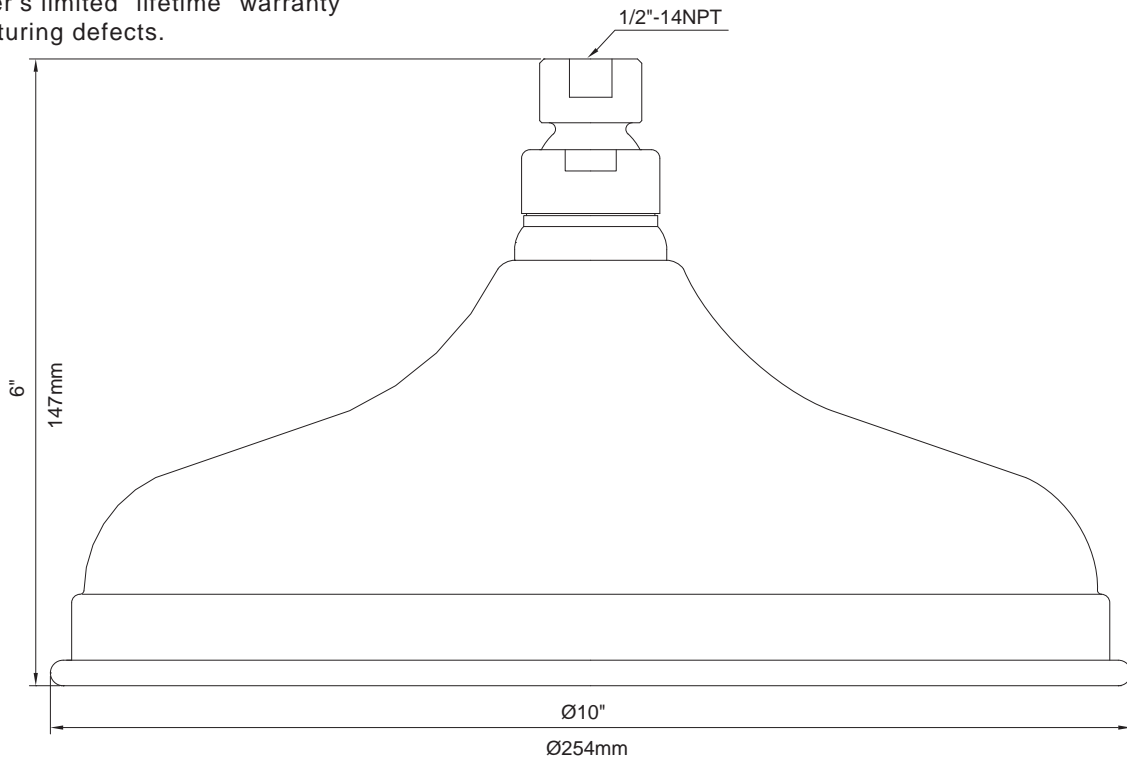

SPECIFICATIONS

10" ANTIQUE BELL SHOWERHEAD

Description

- Brass ball joint with all brass showerhead
- Easy clean jets
- Solid brass construction

Flow & Valving

MAT-300

Available Colors & Finish

- Antique Copper
- Dark Bronze
- Medium Bronze
- Oil Rub Bronze

Flow Rate

- Conforms to Energy Policy Act of 1992 - maximum flow rate at 80psi of 2.5gpm.

Standards

- UPC/cUPC
- Energy Policy Act of 1992

Warranty

Danze products are covered by a manufacturer's limited "lifetime" warranty for manufacturing defects.