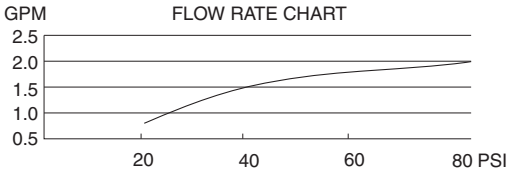

SPECIFICATIONS

10" ANTIQUE BELL SHOWERHEAD

Description

- Brass ball joint with all brass showerhead
- Easy clean jets
- Solid brass construction

Flow & Valving

MAT-300

Available Colors & Finish

- Antique Copper
- Dark Bronze
- Medium Bronze
- Oil Rub Bronze

Flow Rate

- Conforms to Energy Policy Act of 1992 - maximum flow rate at 80psi of 2.5gpm.

Standards

- UPC/cUPC
- Energy Policy Act of 1992

Warranty

Danze products are covered by a manufacturer's limited "lifetime" warranty for manufacturing defects.