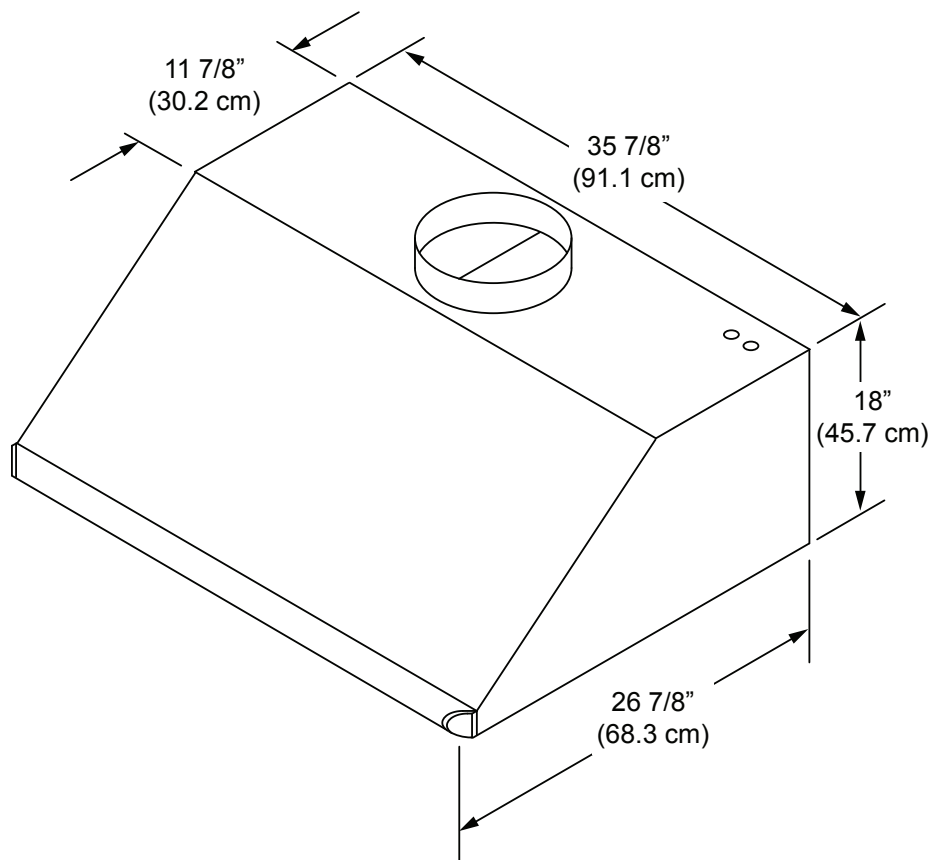

Wall Mount Range Hood

Revised 11/18/10

www.Dacor.com

Models: EH3618SCH
EHR3618SCH

Important: Dacor reserves the right to change specifications without notice. Dimensions provided are for reference only. Before installation, consult the installation instructions accompanying each product prior to selecting cabinetry, making cutouts or starting installation.