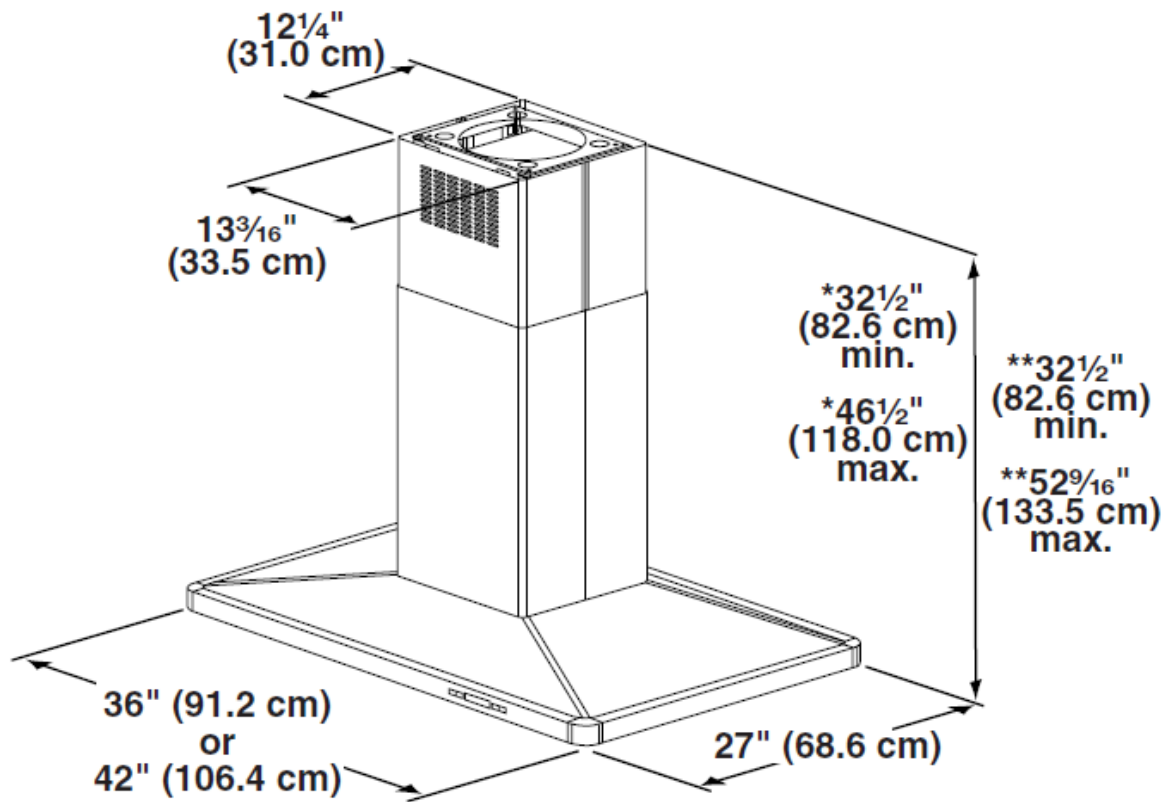

Product Dimensions

KXI4336YSS

*Vented installations only

** Non-vented (recirculating) installations only
