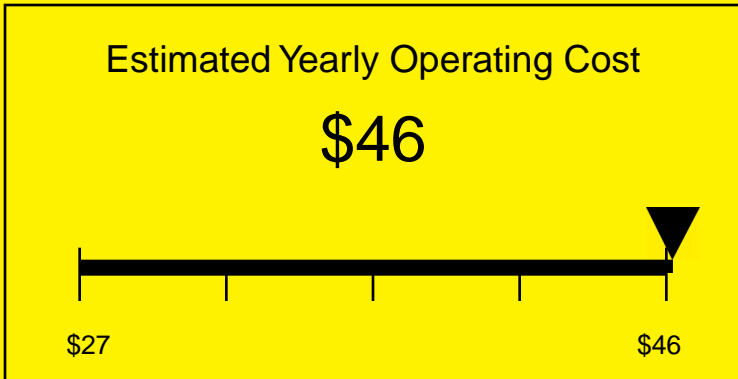

ENERGYGUIDE

REFRIGERATOR-FREEZER
Defrost: Cycle

ALB653BSSTB
5.1 Cubic Feet

Compare the energy use of this product with others
before you buy

434kWh

Estimated Yearly Electricity Use

Your cost will depend on your utility rates

Based on a 2007 U.S. Government national average cost of 10.65 cents per kWh for electricity. Your actual operating cost will vary depending on your local utility rates and your use of the product.