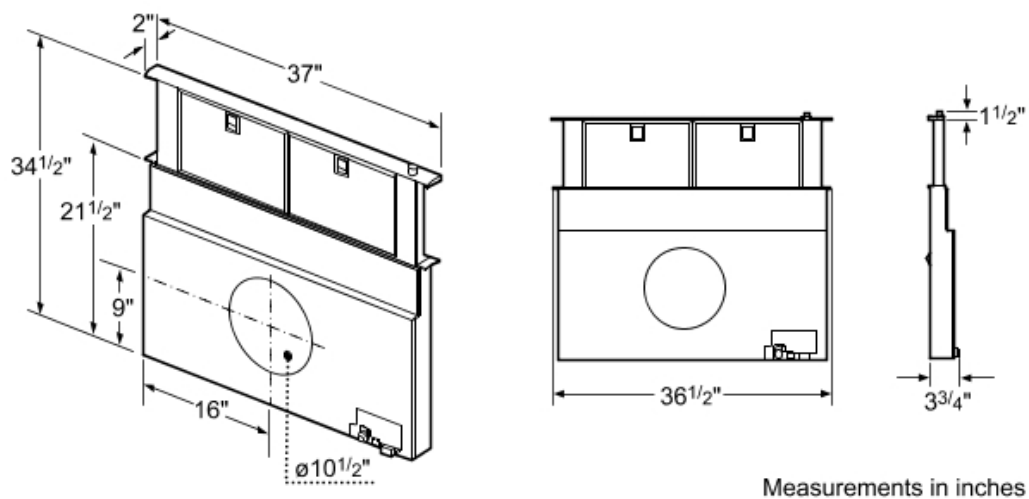

Bosch Product Dimensions

Downdraft Ventilation

30" Model: DHD3014UC

36" Model: DHD3614uc

BOSCH
Invented for life