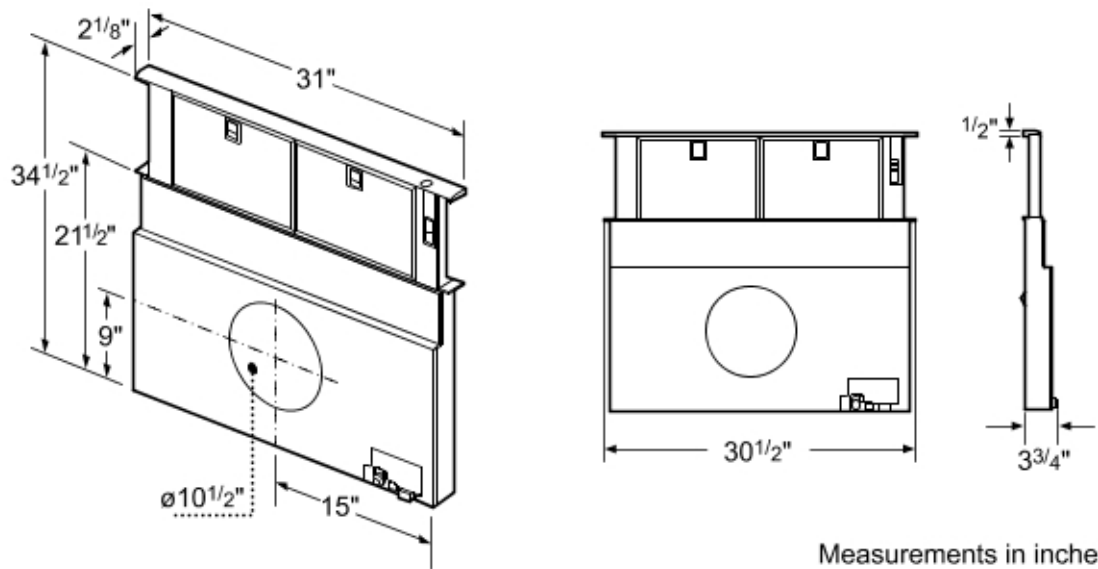

Bosch Product Dimensions

Downdraft Ventilation

30" Model: DHD3014UC

36" Model: DHD3614uc

BOSCH
Invented for life