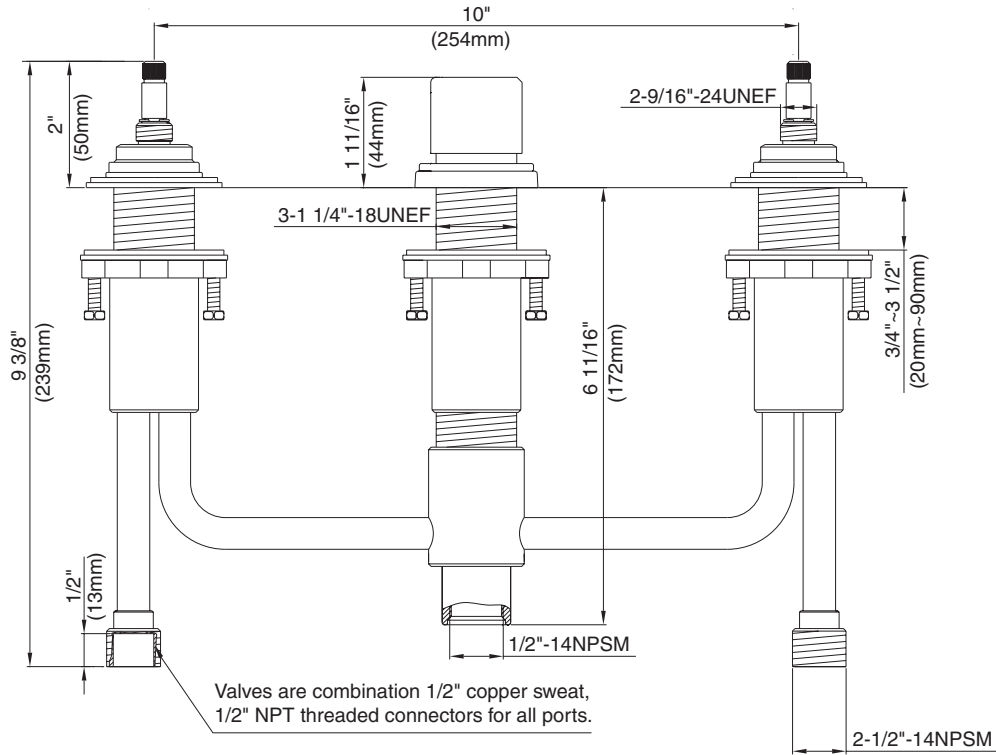

**ROMAN TUB FAUCET ROUGH-IN VALVES-CRITICAL DIMENSIONS**

**Rough-in D21000BT (cc) & rough-in valve D21500BT (widespread)  
10" CC ROUGH-IN VALVE (FIXED)**

**WIDESPREAD ROUGH-IN VALVE**

Specific Features: \_\_\_\_\_ Submitted Model No.: \_\_\_\_\_