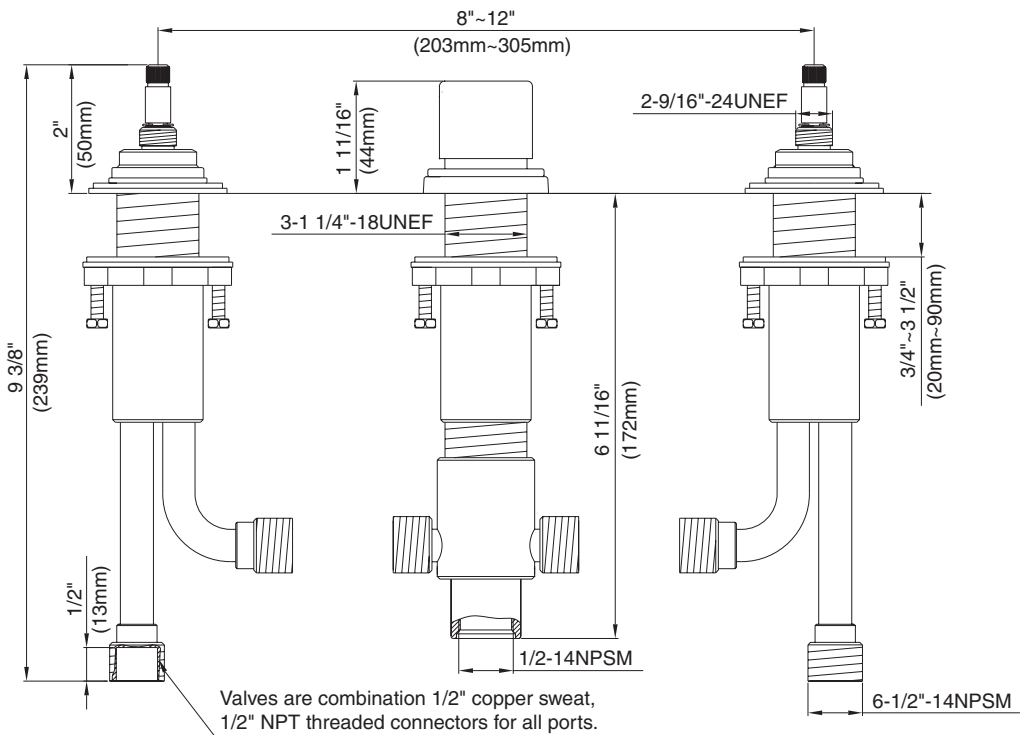

**ROMAN TUB FAUCET ROUGH-IN VALVES-CRITICAL DIMENSIONS**

**Rough-in D21000BT (cc) & rough-in valve D21500BT (widespread)  
10" CC ROUGH-IN VALVE (FIXED)**

**WIDESPREAD ROUGH-IN VALVE**

Specific Features: \_\_\_\_\_ Submitted Model No.: \_\_\_\_\_