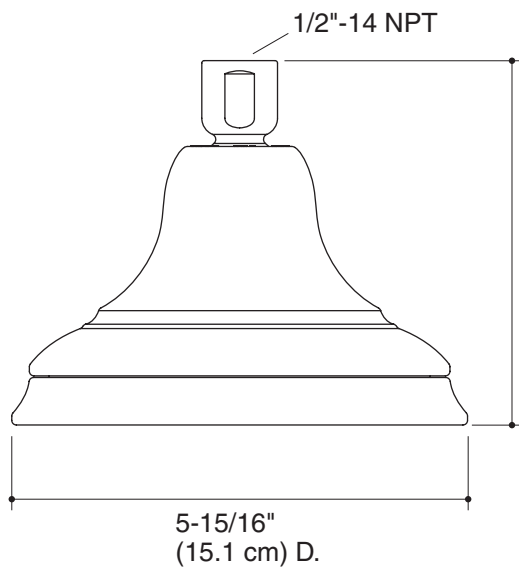

Product Information

Mexico faucets and fittings have an M after the first sequence of numbers (such as K-12345 M).	
Applicable component:	
Single-function showerhead – 2.5 gal (9.5 L) per minute flow rate	K-10590
Multi-function showerhead – 2.5 gal (9.5 L) per minute flow rate	K-10591

Installation Notes

Install this product according to the installation guide.

K-10590

K-10591