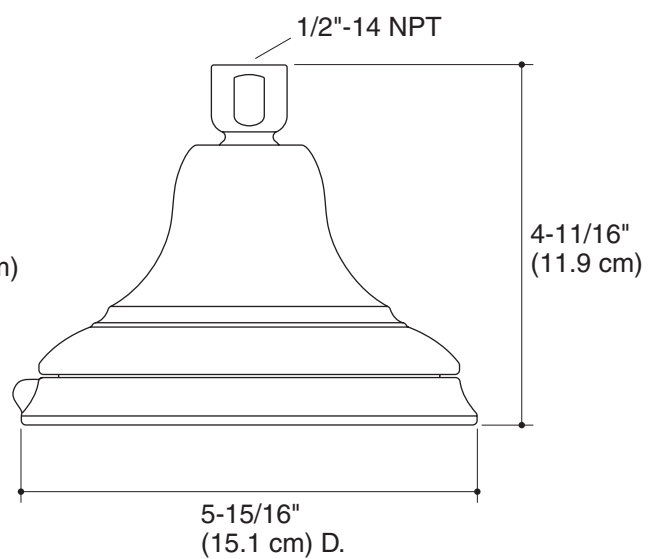

Product Information

Mexico faucets and fittings have an M after the first sequence of numbers (such as K-12345 M).	
Applicable component:	
Single-function showerhead – 2.5 gal (9.5 L) per minute flow rate	K-10590
Multi-function showerhead – 2.5 gal (9.5 L) per minute flow rate	K-10591

Installation Notes

Install this product according to the installation guide.

K-10590

K-10591