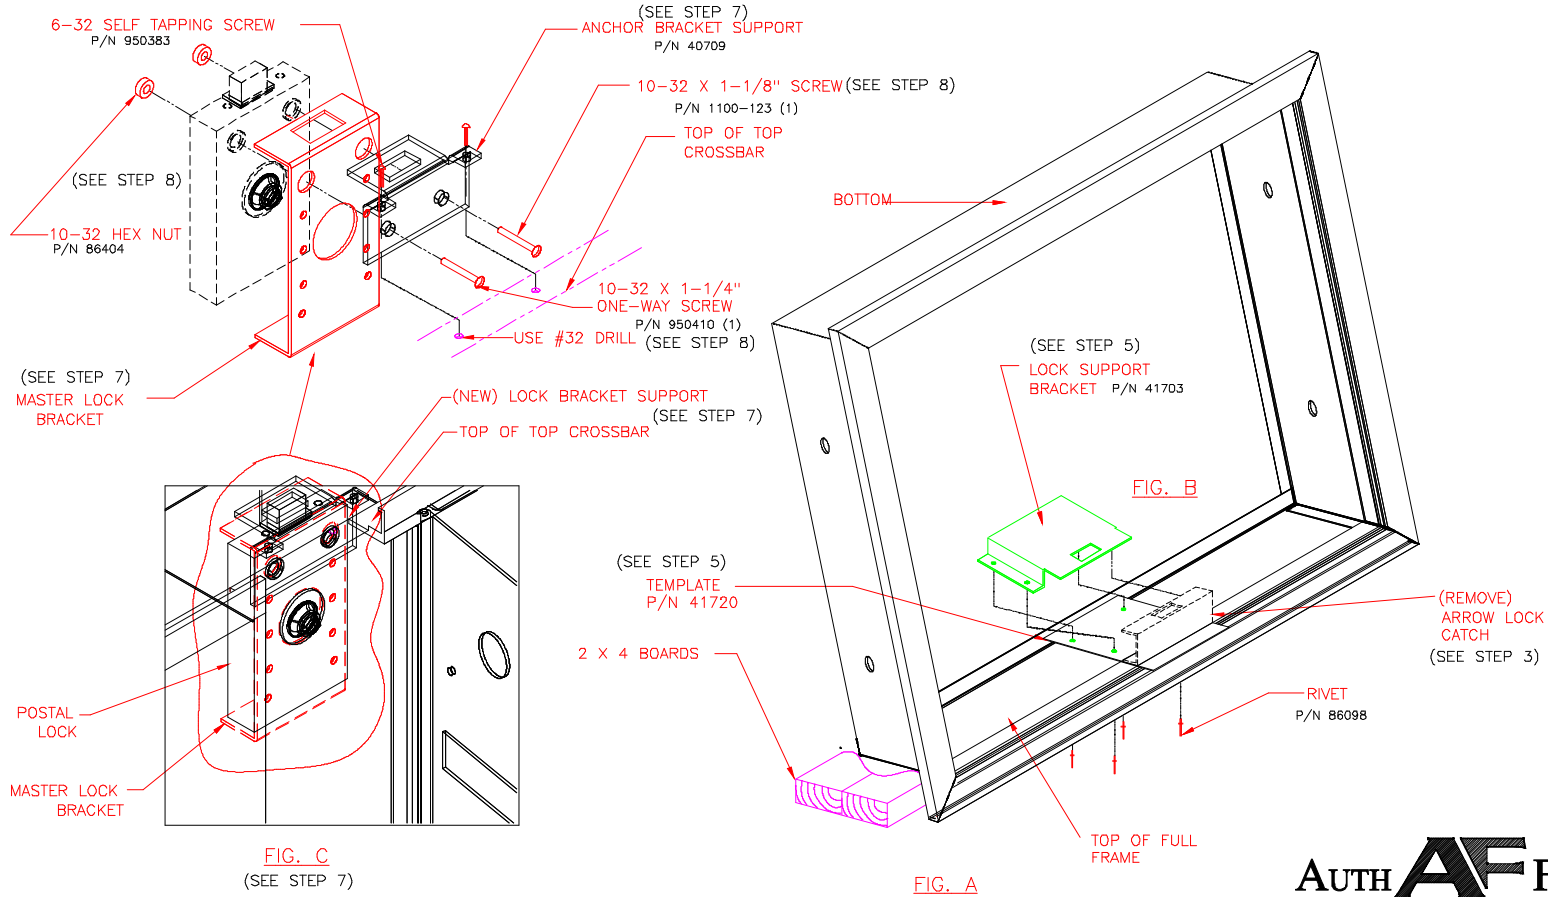

INSTALLATION INSTRUCTIONS FOR ARROW LOCK DOOR SECURITY KIT

FOR AUTH-FLORENCE 1250 VERTICAL MAILBOX

(KIT #KL41705)

EXPLANATION OF STEPS ON PAGE 1