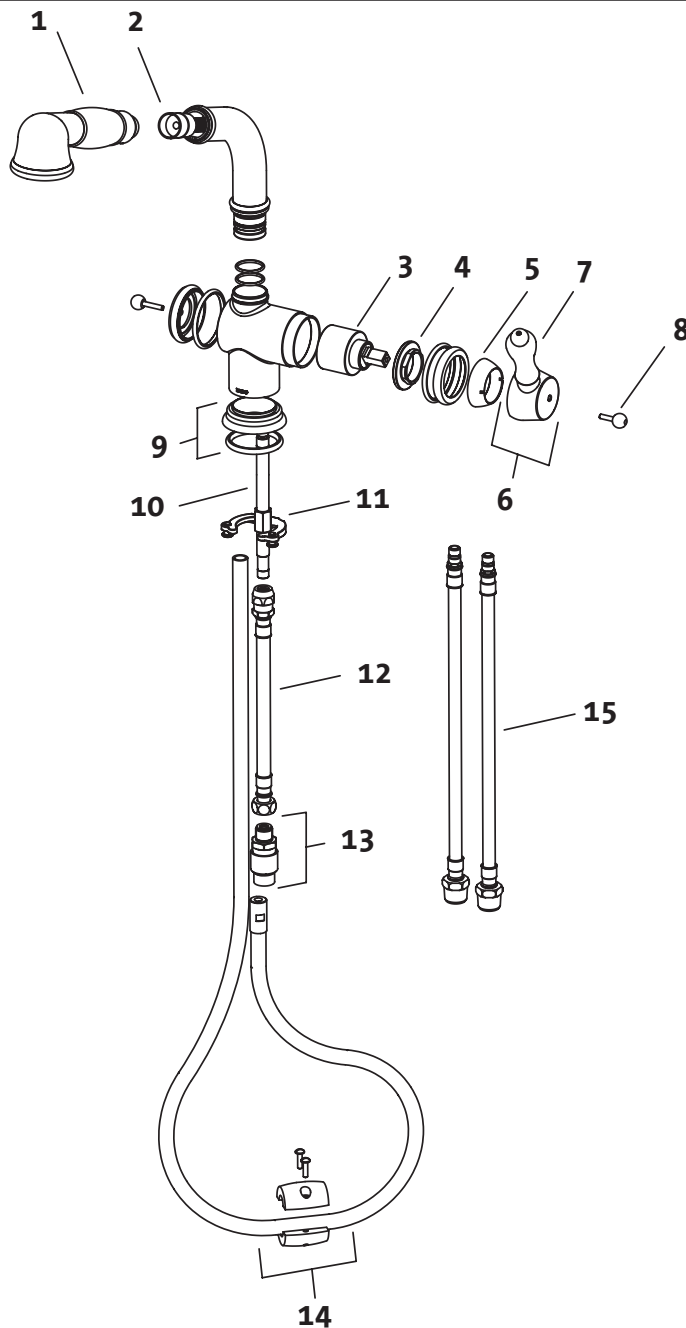

Victorian
Single Lever Kitchen Faucet with Pullout Spray
 850/850/...

JADO

Replace "XXX" with the appropriate finish code:

Polished Chrome = 100, Old Bronze = 105, Antique Copper = 106, Brushed Nickel = 144,
 UltraSteel = 355, Diamond = 167, Antique Nickel = 444

Example Repair Part order:

H961125.100 in Polished Chrome
 H961125.355 in Ultra Steel

Pos.	Description	Repair Part Number	Delivery quantity	Pos.	Description	Repair Part Number	Delivery quantity
1	Pullout Spray	H961125.XXX	1 Piece	8	Lever Fixation	H962019.XXX	1 Piece
2	Spray Hose	H960020.XXX	1 Piece	9	Rosette	H962025.XXX	1 Piece
3	Cartridge	H960491.191	1 Piece	10	Mounting Kit	H961022.191	1 Set
4	Cartridge Nut	H962078.191	1 Piece	11	Mounting Kit	H961065.191	1 Set
5	Trim Cap	H962077.XXX	1 Piece	12	Flex Hose	H961715.191	1 Piece
6	Handle Assembly	H961520.XXX	1 Set	13	Security Valve Set	H962085.191	1 Piece
7	Porcelain Handle	H961013.191	1 Piece	14	Lead Weight	H961014.191	1 Piece
				15	Flex Hose	H961711.191	1 Piece