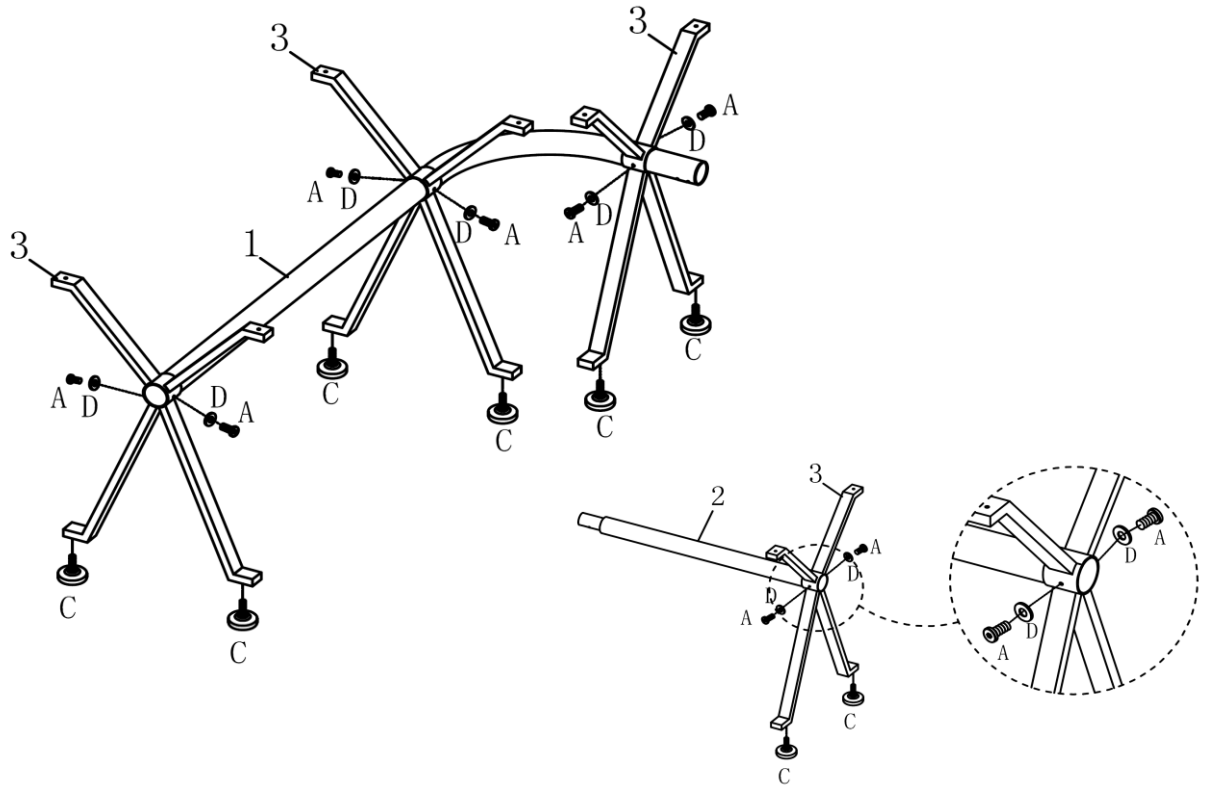

**FOR ASSISTANCE OR TO ORDER PARTS
CONTACT OUR CUSTOMER SERVICE DEPARTMENT**

WWW.MONARCHSERVICE.COM

MONARCH
SPECIALTIES INC.

IDENTIFICATION DES PIÈCES

PARTS IDENTIFICATION

1		PATTE DE TABLE TABLE LEG	1MC 1PC
2		PATTE DE TABLE TABLE LEG	1MC 1PC
3		PATTE DE SOUTIEN SUPPORT LEG	4MCX 4PCS
4		VITRE GLASS	1MC 1PC
5		VITRE GLASS	1MC 1PC

IDENTIFICATION DES PIÈCES DE MONTAGE

HARDWARE IDENTIFICATION

A		M6 X 18MM	12MCX 12PCS
B		M6 X 20MM	8MCX 8PCS
C		M6	8MCX 8PCS
D		RONDELLE PLATE FLAT WASHER	8MCX 8PCS
E		M4	1MC 1PC

ÉTAPE / STEP 1

ÉTAPE / STEP 2