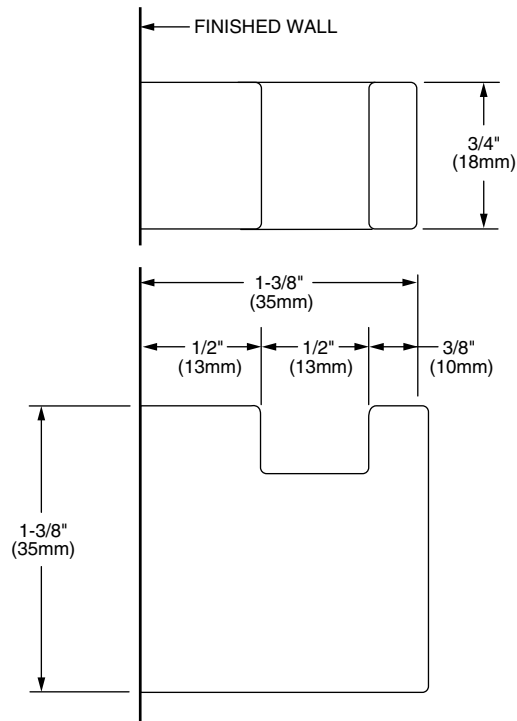

Features:

- European Minimalist Design
- Solid Brass Construction
- Concealed Mounting

	Product Number
Robe Hook	031/010

Available Finishes:	Finish Code
Polished Chrome	100
Platinum Nickel	150
UltraSteel (PVD)	355

IMPORTANT: These measurements are subject to change or cancellation. No responsibility is assumed for use of superseded or voided pages.