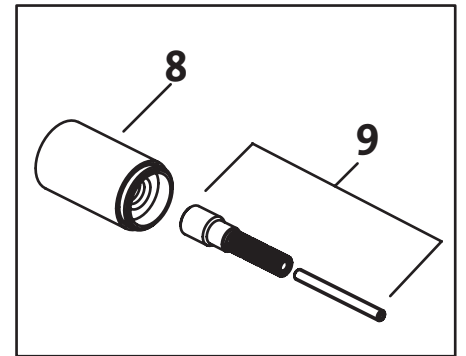

1/2" Wall Valve

865/001/191

3/4" Wall Valve

865/101/191

Replace "XXX" with the appropriate finish code:

Polished Chrome = 100, Old Bronze = 105, Brushed Nickel = 144  
 Platinum Nickel = 150, Antique Nickel = 444

Example Repair Part order:

A860843.100 in Polished Chrome  
 A860843.105 in Old Bronze

Pos.	Description	Repair Part Number	Delivery quantity	Pos.	Description	Repair Part Number	Delivery quantity
1	Cross Handle Set	A860843.XXX	1 Piece	6	1/2" Cartridge	H960520.191	1 Piece
2	Lever Handle Set	A860844.XXX	1 Piece	7	3/4" Cartridge	H960935.191	1 Piece
3	Handle Cap	A860682.XXX	1 Piece	8	Barrel Sleeve Extension	H960202.XXX	1 Piece
4	Rosette	A860846.XXX	1 Piece	9	Stem Extension	H960764.191	1 Piece
5	Barrel Sleeve	H960202.XXX	1 Piece	10	Cross Handle Only	H961583.XXX	1 Piece
				11	Lever Handle Only	H961584.XXX	1 Piece
				12	Collar	H961597.XXX	1 Piece