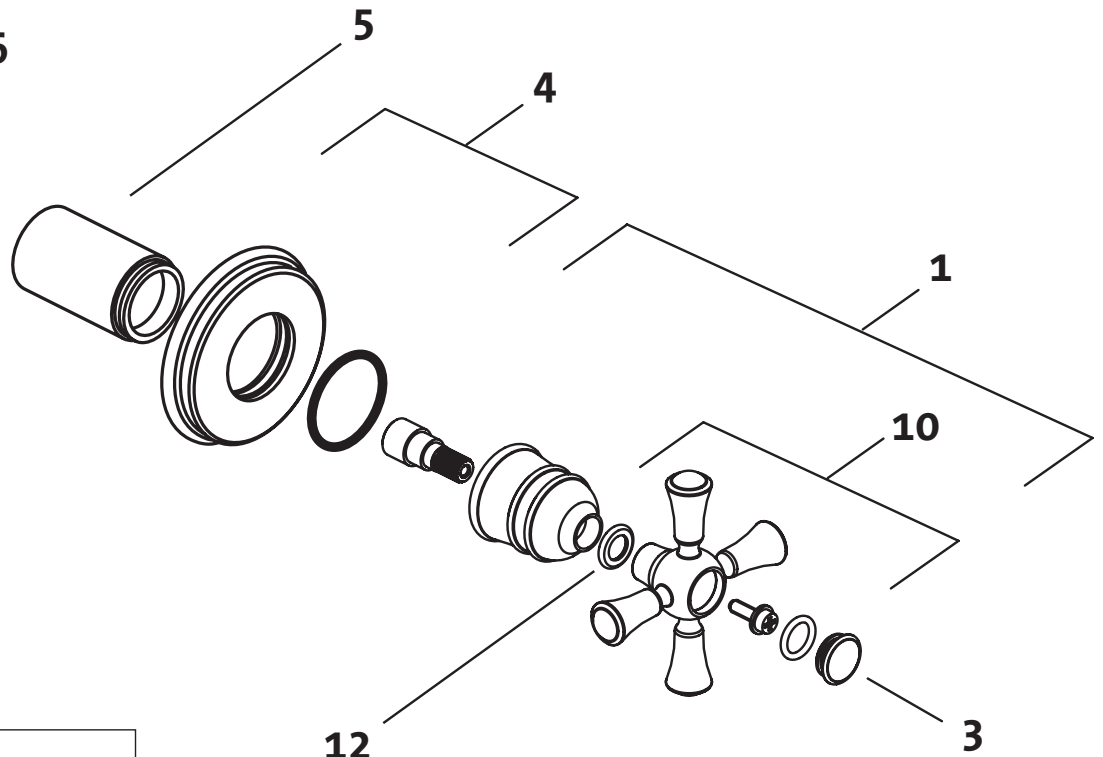

1/2" Wall Valve

865/001/191

3/4" Wall Valve

865/101/191

Replace "XXX" with the appropriate finish code:

Polished Chrome = 100, Old Bronze = 105, Brushed Nickel = 144  
 Platinum Nickel = 150, Antique Nickel = 444

Example Repair Part order:

A860843.100 in Polished Chrome  
 A860843.105 in Old Bronze

Pos.	Description	Repair Part Number	Delivery quantity	Pos.	Description	Repair Part Number	Delivery quantity
1	Cross Handle Set	A860843.XXX	1 Piece	6	1/2" Cartridge	H960520.191	1 Piece
2	Lever Handle Set	A860844.XXX	1 Piece	7	3/4" Cartridge	H960935.191	1 Piece
3	Handle Cap	A860682.XXX	1 Piece	8	Barrel Sleeve Extension	H960202.XXX	1 Piece
4	Rosette	A860846.XXX	1 Piece	9	Stem Extension	H960764.191	1 Piece
5	Barrel Sleeve	H960202.XXX	1 Piece	10	Cross Handle Only	H961583.XXX	1 Piece
				11	Lever Handle Only	H961584.XXX	1 Piece
				12	Collar	H961597.XXX	1 Piece