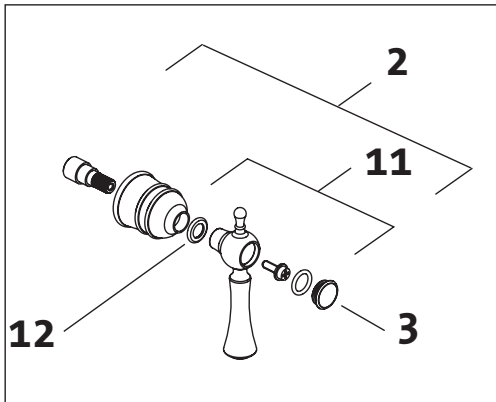

1/2" Wall Valve

865/001/191

3/4" Wall Valve

865/101/191

Replace "XXX" with the appropriate finish code:

Polished Chrome = 100, Old Bronze = 105, Brushed Nickel = 144  
 Platinum Nickel = 150, Antique Nickel = 444

Example Repair Part order:

A860843.100 in Polished Chrome  
 A860843.105 in Old Bronze

Pos.	Description	Repair Part Number	Delivery quantity	Pos.	Description	Repair Part Number	Delivery quantity
1	Cross Handle Set	A860843.XXX	1 Piece	6	1/2" Cartridge	H960520.191	1 Piece
2	Lever Handle Set	A860844.XXX	1 Piece	7	3/4" Cartridge	H960935.191	1 Piece
3	Handle Cap	A860682.XXX	1 Piece	8	Barrel Sleeve Extension	H960202.XXX	1 Piece
4	Rosette	A860846.XXX	1 Piece	9	Stem Extension	H960764.191	1 Piece
5	Barrel Sleeve	H960202.XXX	1 Piece	10	Cross Handle Only	H961583.XXX	1 Piece
				11	Lever Handle Only	H961584.XXX	1 Piece
				12	Collar	H961597.XXX	1 Piece