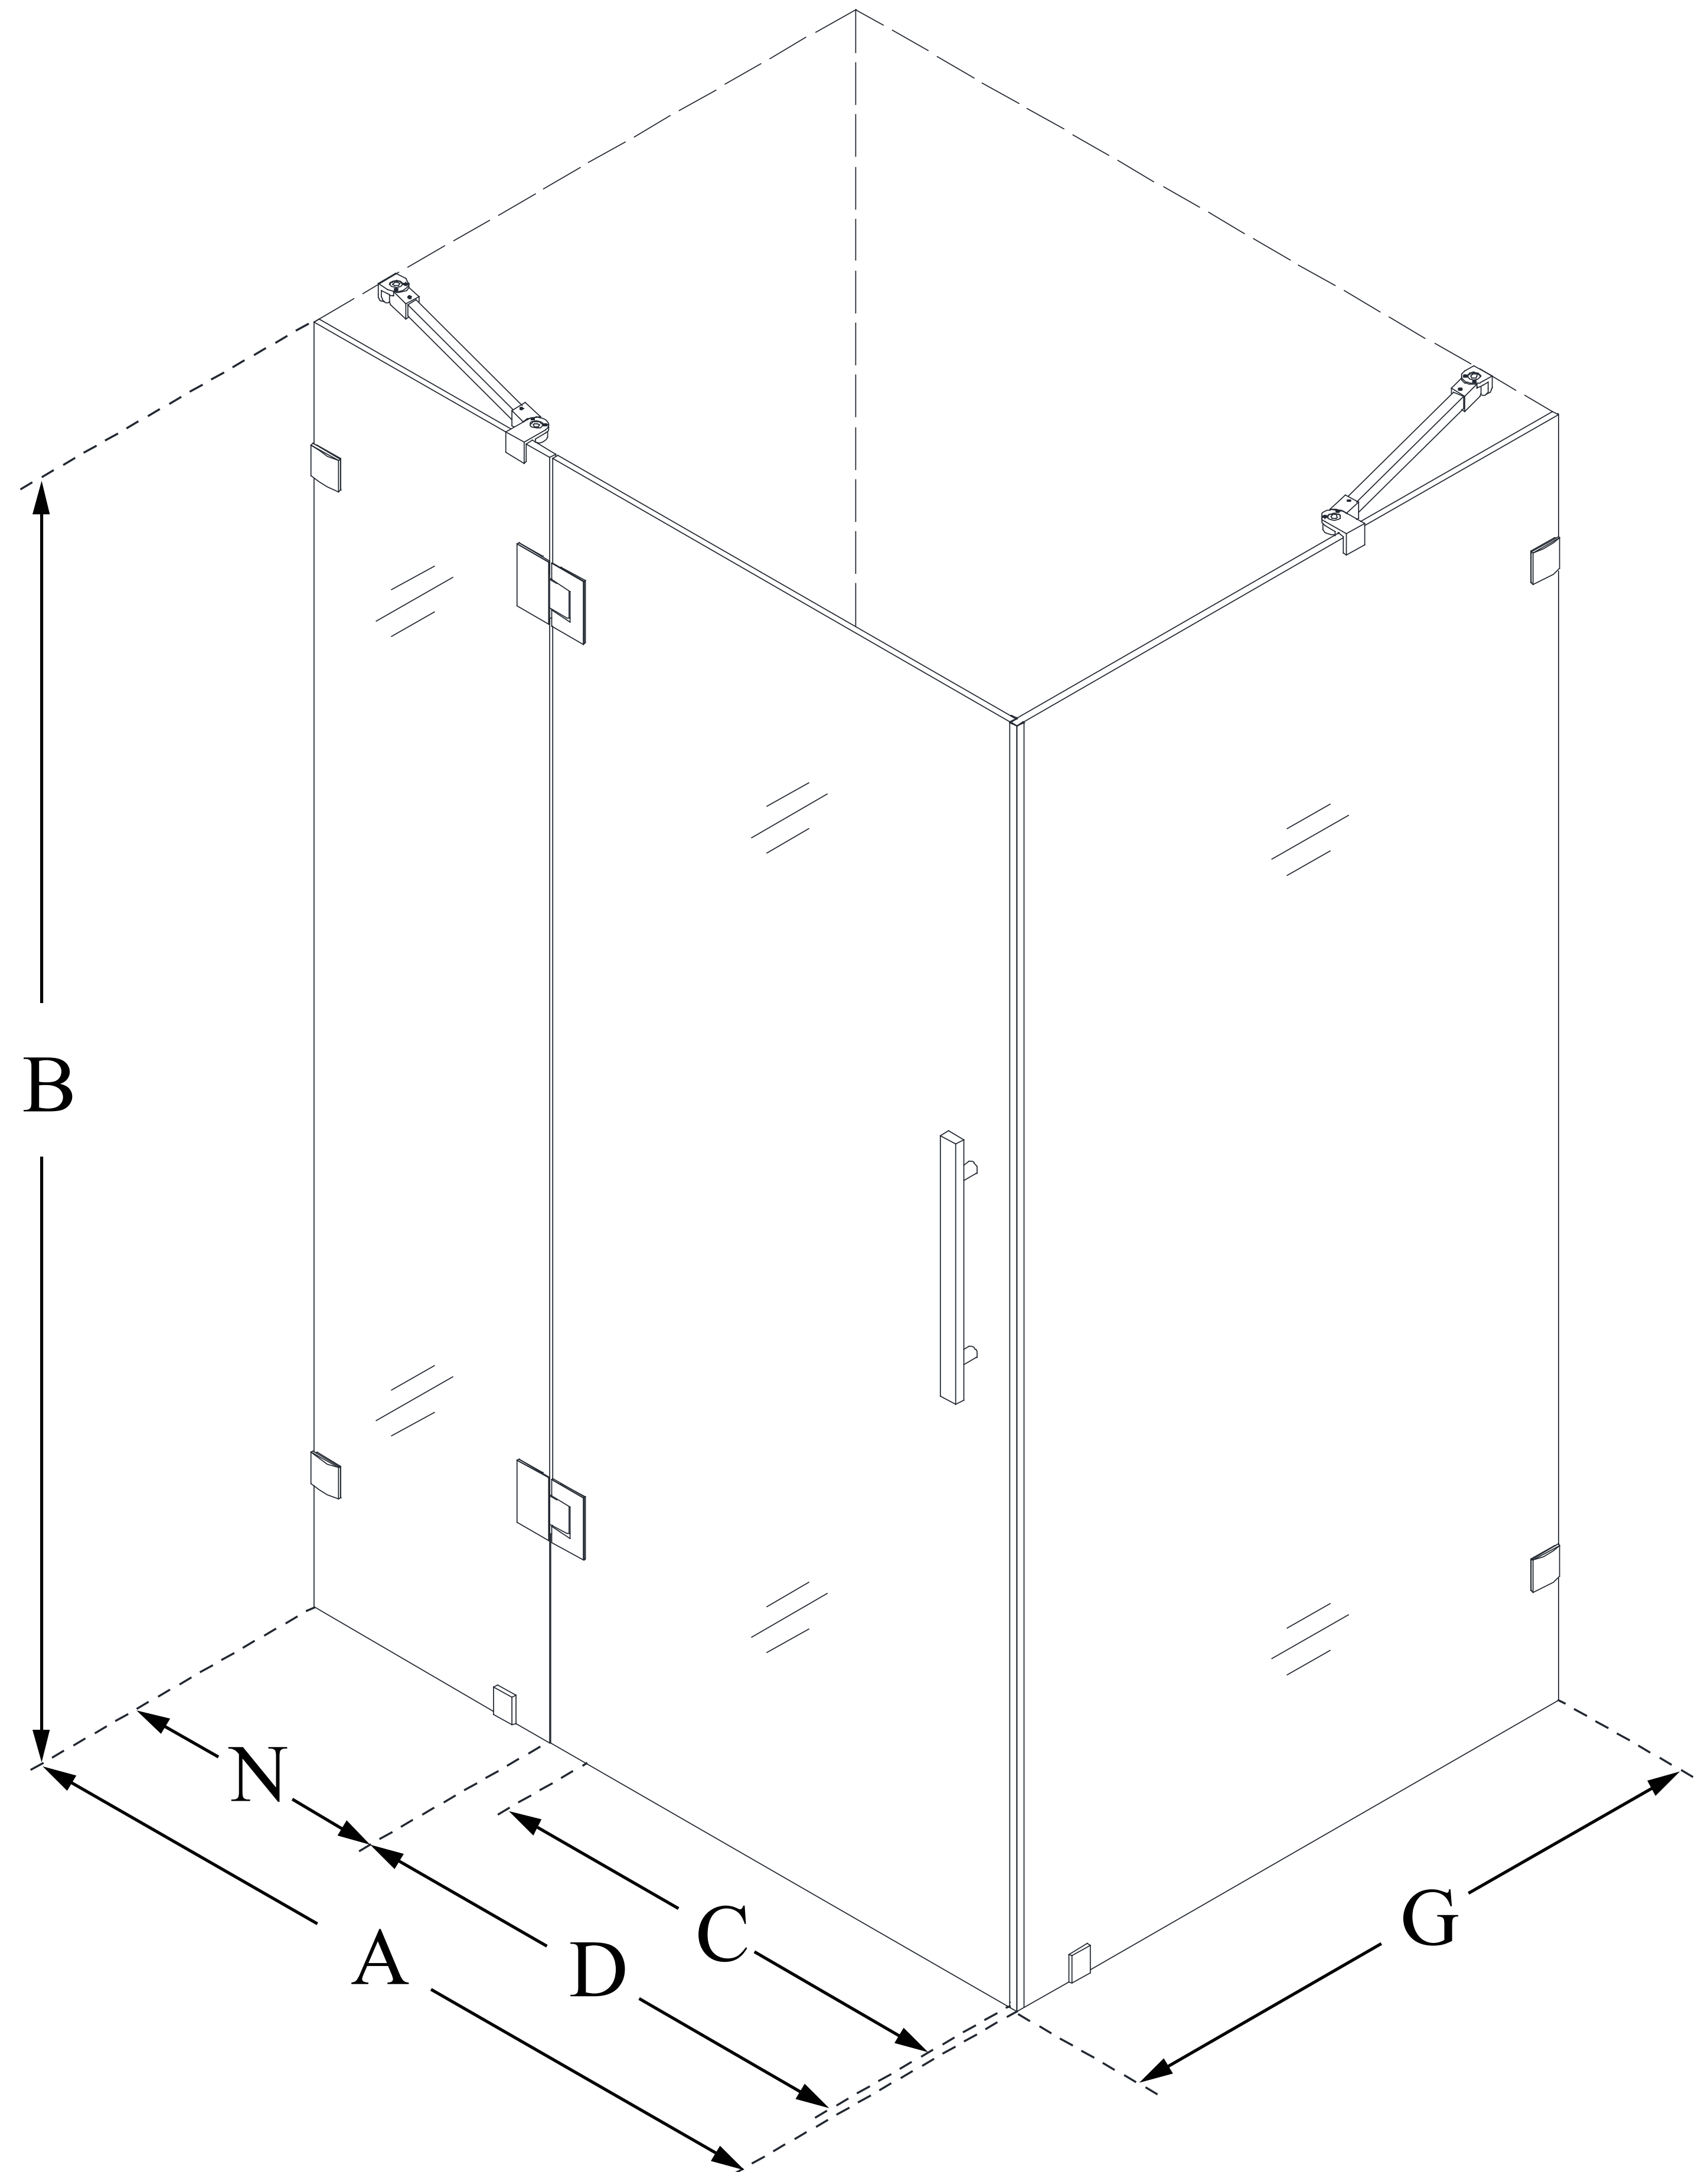

# QUATRA LUX

DreamLine Quatra Lux 34 1/4 in. D  
x 46 3/8 in. W x 72 in. H Frameless  
Hinged Shower Enclosure with  
Support Arms

**SWING DOOR**

## CONFIGURATION DIMENSIONS:

**A: 46 3/8 in.**

MODEL WIDTH

**B: 72 in.**

MODEL HEIGHT

**C: 22 5/8 in.**

ACCESS WIDTH

**D: 23 5/8 in.**

DOOR WIDTH

**G: 34 1/4 in.**

RETURN PANEL WIDTH

**N: 22 in.**

HINGE PANEL WIDTH

DreamLine reserves the right to update or modify the hardware or materials pictured without prior notice for the purpose of product improvement and customer satisfaction.