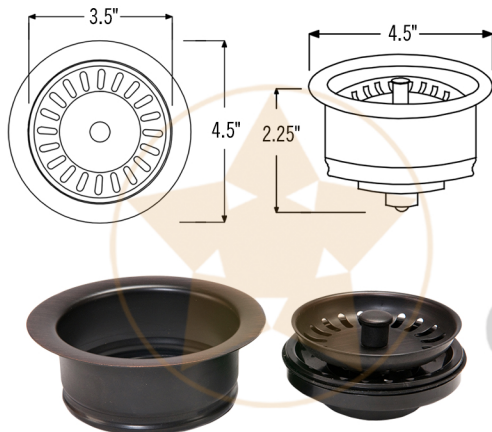

DRAIN DETAILS (Model# D-130ORB)

- Description: 3.5" Garbage Disposal Drain
- Upper Flange Dimension: 4.5"
- Material: Solid Brass
- Prop 65 Compliant