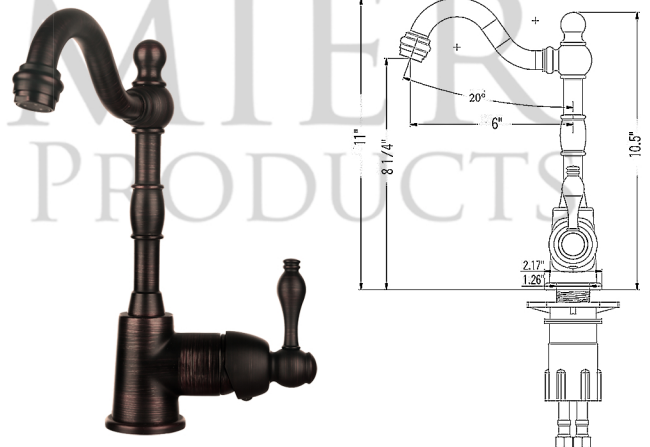

PACKAGE INCLUDES THE FOLLOWING ITEMS:

- * 20" Hammered Copper Kitchen/Bar/Prep Single Basin Sink / ORB Finish (Model # BREC20DB)
- * Single Handle Bar or Vessel Filler Faucet / ORB Finish (Model # B-BV01ORB)
- * 3.5" Deluxe Garbage Disposal Drain w/ Basket/ ORB Finish (Model# D-130ORB)
- * Copper Sink Wax (Model# W900-WAX)
- * Neutral Cure Copper Sink Installation Silicone (Model# C900-ORB)

* ORB: Oil Rubbed Bronze

SINK DETAILS (Model# BREC20DB)

- * Description: 20" Hammered Copper Kitchen/Bar/Prep Sink
- * Color: Oil Rubbed Bronze
- * Outer Dimension: 20" x 16" x 8"
- * Inner Dimension: 18" x 14" x 8"
- * Drain Size: 3.5" Drain Opening
- * CODE / STANDARD COMPLIANCE: IAPMO / cUPC LISTED

FAUCET DETAILS (Model# B-BV01ORB)

- * Description: Single Handle Bar / Vessel Faucet
- * Finish: Oil Rubbed Bronze
- * Installation: Single Hole
- * Overall Height: 11"
- * Spout Reach: 6"
- * Prop 65 Compliant
- * Certifications: ASME A112.18.1/CSA B125.1, NSF/ANSI 61, California Lead Plumbing Law, ADA Compliant

DRAIN DETAILS (Model# D-130ORB)

- * Description: 3.5" Garbage Disposal Drain
- * Upper Flange Dimension: 4.5"
- * Material: Solid Brass
- * Prop 65 Compliant

WAX DETAILS (Model# W900-WAX)

- * Copper Sink Wax Protectant
- * Made from Natural Bee's Wax
- * No wax Build Up ever!
- * Hard Water Protection
- * Works Great on a Variety of Different Surfaces: