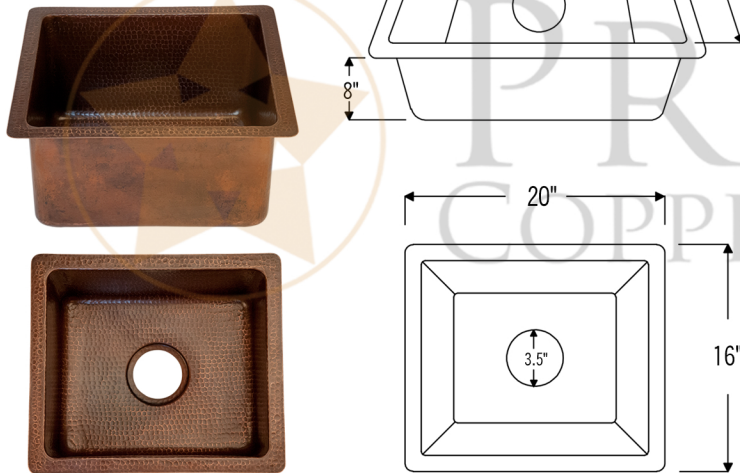

PACKAGE INCLUDES THE FOLLOWING ITEMS:

- * 20" Hammered Copper Kitchen/Bar/Prep Single Basin Sink / ORB Finish (Model # BREC20DB)
- * Single Handle Bar or Vessel Filler Faucet / ORB Finish (Model # B-BV01ORB)
- * 3.5" Deluxe Garbage Disposal Drain w/ Basket/ ORB Finish (Model# D-130ORB)
- * Copper Sink Wax (Model# W900-WAX)
- * Neutral Cure Copper Sink Installation Silicone (Model# C900-ORB)

* ORB: Oil Rubbed Bronze

SINK DETAILS (Model# BREC20DB)

- * Description: 20" Hammered Copper Kitchen/Bar/Prep Sink
- * Color: Oil Rubbed Bronze
- * Outer Dimension: 20" x 16" x 8"
- * Inner Dimension: 18" x 14" x 8"
- * Drain Size: 3.5" Drain Opening
- * CODE / STANDARD COMPLIANCE: IAPMO / cUPC LISTED

FAUCET DETAILS (Model# B-BV01ORB)

- * Description: Single Handle Bar / Vessel Faucet
- * Finish: Oil Rubbed Bronze
- * Installation: Single Hole
- * Overall Height: 11"
- * Spout Reach: 6"
- * Prop 65 Compliant
- * Certifications: ASME A112.18.1/CSA B125.1, NSF/ANSI 61, California Lead Plumbing Law, ADA Compliant

DRAIN DETAILS (Model# D-130ORB)

- * Description: 3.5" Garbage Disposal Drain
- * Upper Flange Dimension: 4.5"
- * Material: Solid Brass
- * Prop 65 Compliant

WAX DETAILS (Model# W900-WAX)

- * Copper Sink Wax Protectant
- * Made from Natural Bee's Wax
- * No wax Build Up ever!
- * Hard Water Protection
- * Works Great on a Variety of Different Surfaces: