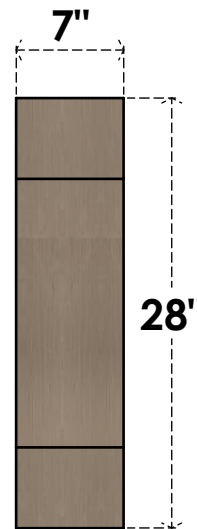

ITEM NUMBER: CORU07X28X28ALPRCPR

7"W X 28"D X 28"H SERIES 1 THIN ALPINE ROUGH CEDAR TIMBERTHANE FAUX WOOD CORBEL, PRIMED

SIDE PROFILE

FRONT PROFILE

ISOMETRIC

EKENA MILLWORK
2300 WEST MAIN ST.
CLARKSVILLE, TX 75426
TOLL FREE: 866-607-0453
WWW.EKENAMILLWORK.COM

NOTES

1. INSTALLATION TO BE COMPLETED IN ACCORDANCE WITH MANUFACTURER'S SPECIFICATIONS.
2. DRAWING MAY NOT BE TO SCALE
3. THIS DRAWING IS INTENDED FOR DESIGN AND PLANNING PURPOSES ONLY.
4. ALL INFORMATION CONTAINED HEREIN WAS CURRENT AT THE TIME OF DEVELOPMENT BUT MUST BE REVIEWED AND APPROVED BY THE PRODUCT MANUFACTURER TO BE CONSIDERED ACCURATE.
5. TIMBERTHANE ARCHITECTURAL PRODUCTS ARE MADE FROM HIGH DENSITY URETHANE AND COME FACTORY PRIMED