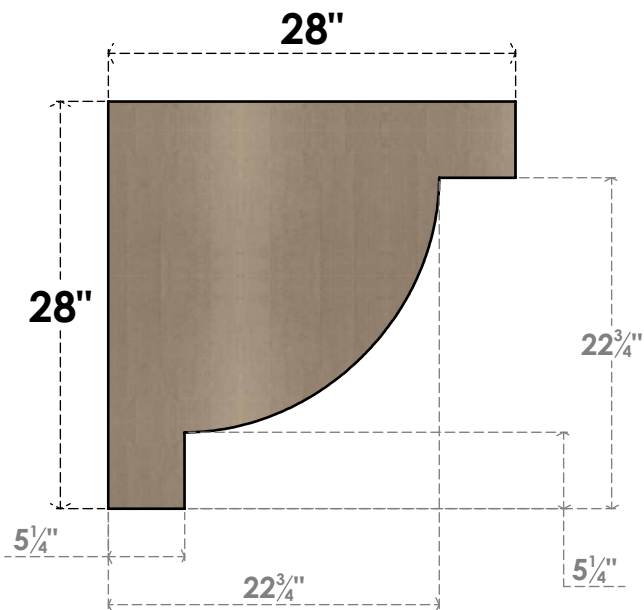

ITEM NUMBER: CORU07X28X28ALPRCPR

7"W X 28"D X 28"H SERIES 1 THIN ALPINE ROUGH CEDAR TIMBERTHANE FAUX WOOD CORBEL, PRIMED

SIDE PROFILE

FRONT PROFILE

ISOMETRIC

EKENA MILLWORK
2300 WEST MAIN ST.
CLARKSVILLE, TX 75426
TOLL FREE: 866-607-0453
WWW.EKENAMILLWORK.COM

NOTES

1. INSTALLATION TO BE COMPLETED IN ACCORDANCE WITH MANUFACTURER'S SPECIFICATIONS.
2. DRAWING MAY NOT BE TO SCALE
3. THIS DRAWING IS INTENDED FOR DESIGN AND PLANNING PURPOSES ONLY.
4. ALL INFORMATION CONTAINED HEREIN WAS CURRENT AT THE TIME OF DEVELOPMENT BUT MUST BE REVIEWED AND APPROVED BY THE PRODUCT MANUFACTURER TO BE CONSIDERED ACCURATE.
5. TIMBERTHANE ARCHITECTURAL PRODUCTS ARE MADE FROM HIGH DENSITY URETHANE AND COME FACTORY PRIMED