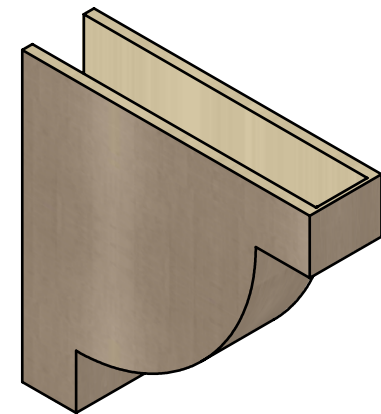

ITEM NUMBER: CORU07X28X28ALPRCPR

7"W X 28"D X 28"H SERIES 1 THIN ALPINE ROUGH CEDAR TIMBERTHANE FAUX WOOD CORBEL, PRIMED

SIDE PROFILE

FRONT PROFILE

ISOMETRIC

EKENA MILLWORK
2300 WEST MAIN ST.
CLARKSVILLE, TX 75426
TOLL FREE: 866-607-0453
WWW.EKENAMILLWORK.COM

NOTES

1. INSTALLATION TO BE COMPLETED IN ACCORDANCE WITH MANUFACTURER'S SPECIFICATIONS.
2. DRAWING MAY NOT BE TO SCALE
3. THIS DRAWING IS INTENDED FOR DESIGN AND PLANNING PURPOSES ONLY.
4. ALL INFORMATION CONTAINED HEREIN WAS CURRENT AT THE TIME OF DEVELOPMENT BUT MUST BE REVIEWED AND APPROVED BY THE PRODUCT MANUFACTURER TO BE CONSIDERED ACCURATE.
5. TIMBERTHANE ARCHITECTURAL PRODUCTS ARE MADE FROM HIGH DENSITY URETHANE AND COME FACTORY PRIMED