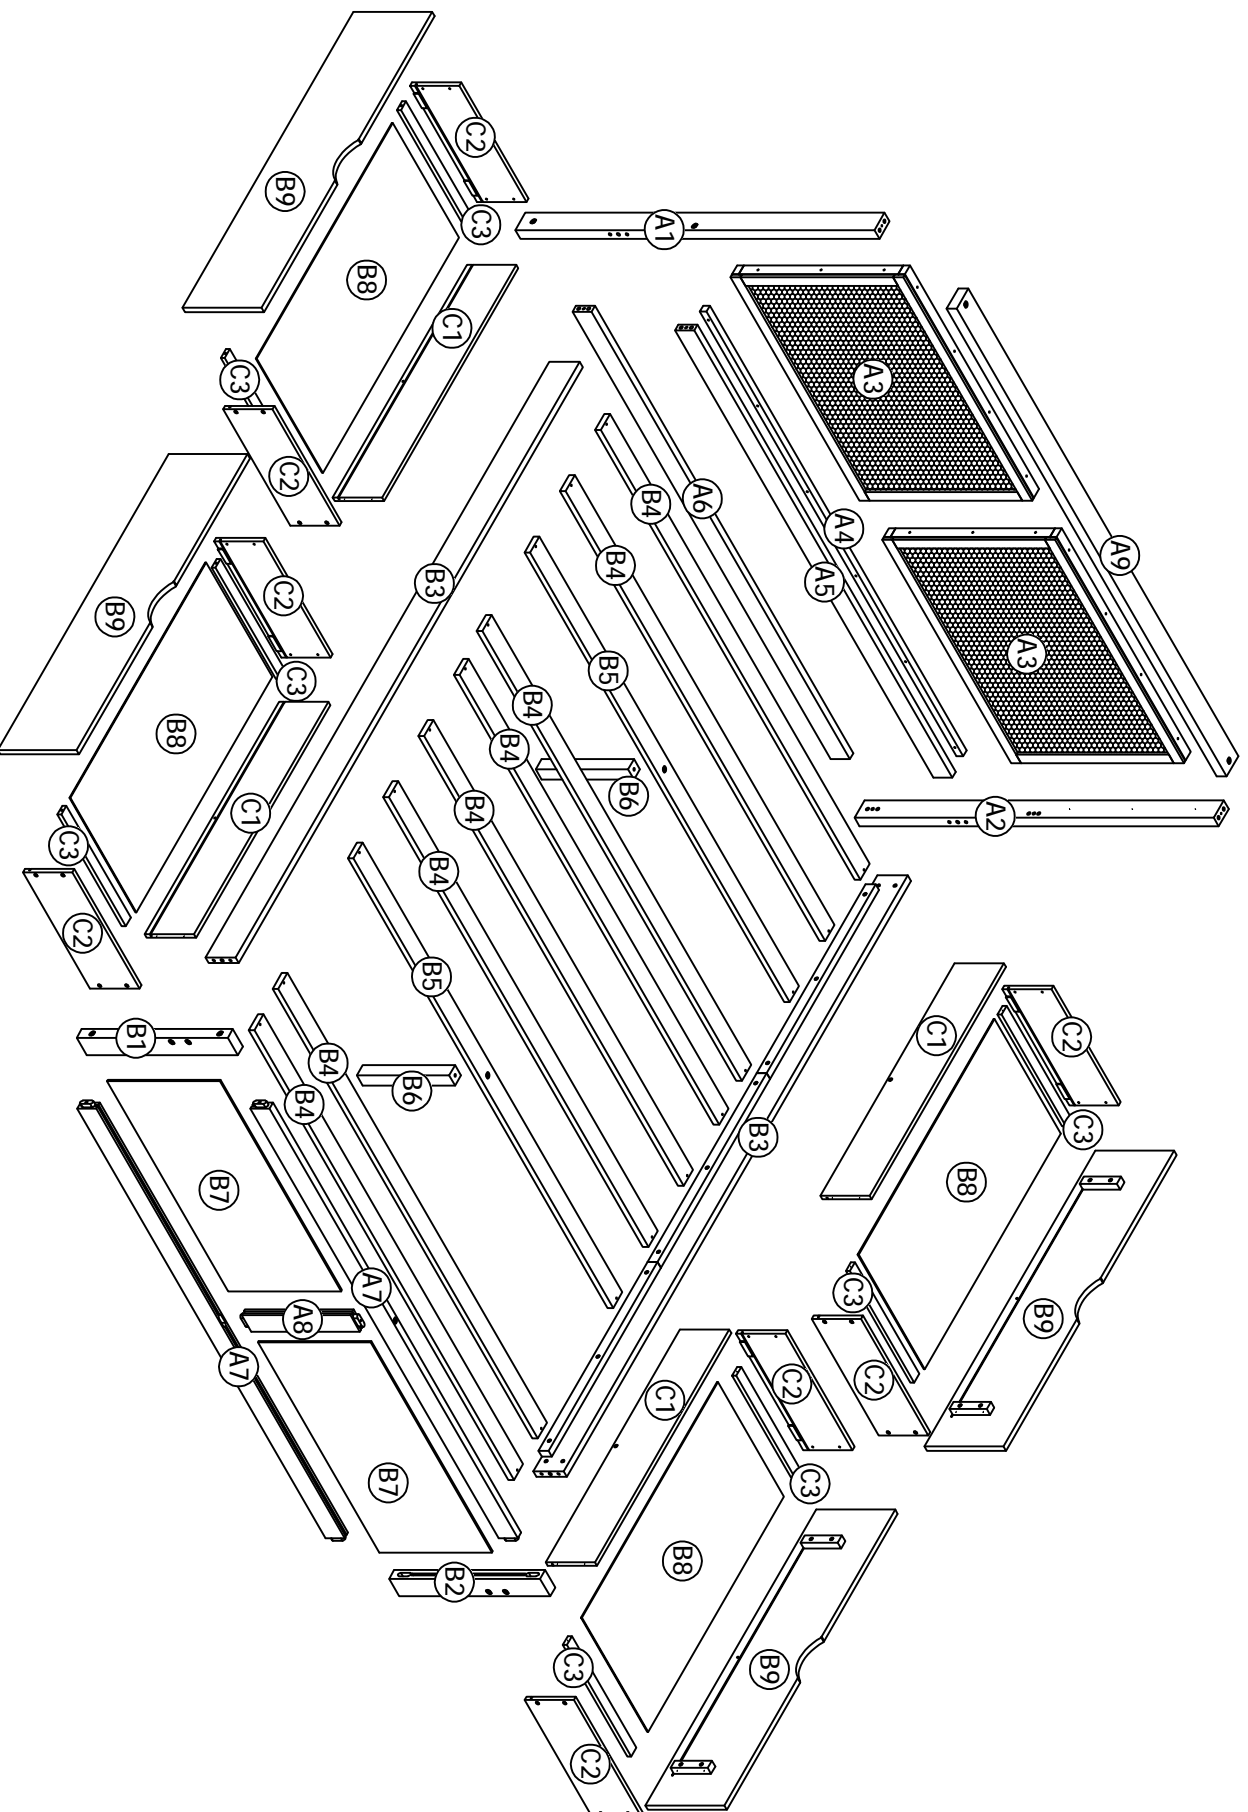

ASSEMBLY INSTRUCTION

SKU CODE: WF323476-WF323477

If you have any questions, please feel free to contact us.
Email: lowes.team@qualfurn.net

ASSEMBLY INSTRUCTION

Part List (Box 1-WF323476)

A3  Panel-2pcs	A4  WoodBar-1pc	A8  WoodBar-1pc
B4  Slats - 8pcs	B5  Slats - 2pcs	B7  Panel-2pcs
B8  Bottom Drawers-4pcs	C1  Back Drawers-4pcs	C2  Side Drawers-8pcs
C3  WoodBar-8pcs		

Part List & Hardware List(Box 2-WF323477)

<p>A1</p>  <p>WoodBar-1pc</p>	<p>A2</p>  <p>WoodBar-1pc</p>	<p>A5</p>  <p>WoodBar-1pc</p>
<p>A6</p>  <p>WoodBar-1pc</p>	<p>A7</p>  <p>WoodBar-2pcs</p>	<p>A9</p>  <p>WoodBar-1pc</p>
<p>B1</p>  <p>WoodBar-1pc</p>	<p>B2</p>  <p>WoodBar-1pc</p>	<p>B3</p>  <p>Side rail-2pcs</p>
<p>B6</p>  <p>WoodBar-2pcs</p>	<p>B9</p>  <p>Front Drawers-4pcs</p>	

4(pcs)

STEP5: Following below illustration.

5		2		10	
4(pcs)		4(pcs)		4(pcs)	

STEP6: Following below illustration.

3	10
	
4(pcs)	4(pcs)

STEP7: Following below illustration.

11	14
	
6(pcs)	12(pcs)

STEP8 x 2: Following below illustration.