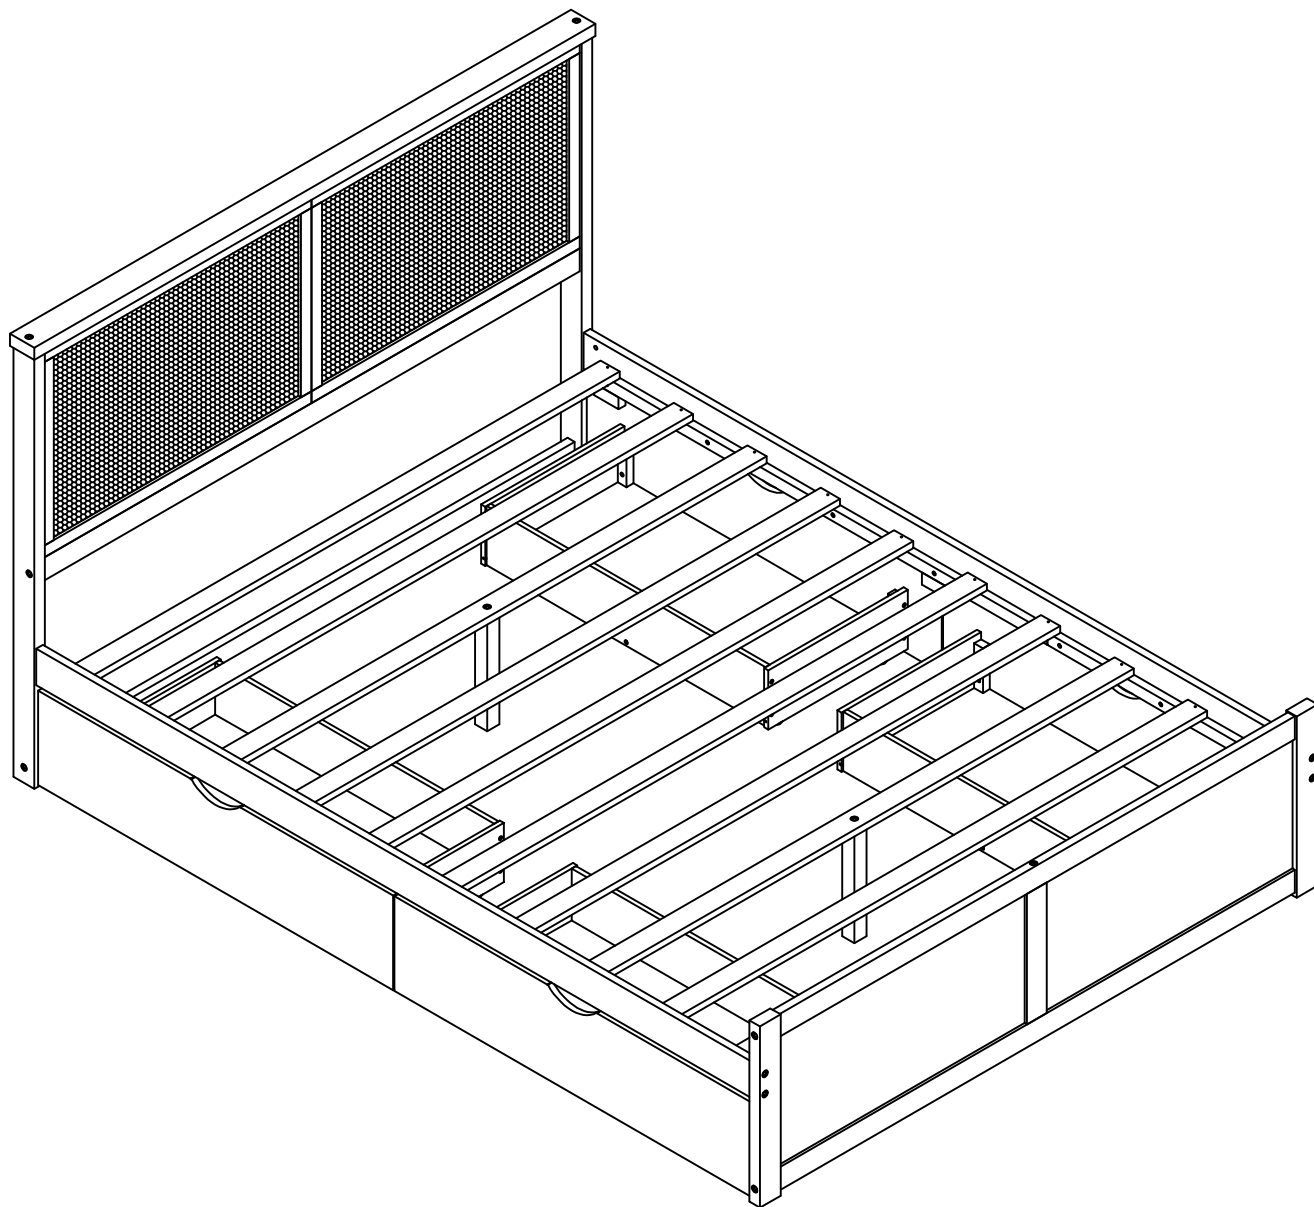

ASSEMBLY INSTRUCTION

SKU CODE: WF323476-WF323477

If you have any questions, please feel free to contact us.
Email: lowes.team@qualfurn.net

ASSEMBLY INSTRUCTION

Part List (Box 1-WF323476)

A3  Panel-2pcs	A4  WoodBar-1pc	A8  WoodBar-1pc
B4  Slats - 8pcs	B5  Slats - 2pcs	B7  Panel-2pcs
B8  Bottom Drawers-4pcs	C1  Back Drawers-4pcs	C2  Side Drawers-8pcs
C3  WoodBar-8pcs		

Part List & Hardware List(Box 2-WF323477)

<p>A1</p>  <p>WoodBar-1pc</p>	<p>A2</p>  <p>WoodBar-1pc</p>	<p>A5</p>  <p>WoodBar-1pc</p>
<p>A6</p>  <p>WoodBar-1pc</p>	<p>A7</p>  <p>WoodBar-2pcs</p>	<p>A9</p>  <p>WoodBar-1pc</p>
<p>B1</p>  <p>WoodBar-1pc</p>	<p>B2</p>  <p>WoodBar-1pc</p>	<p>B3</p>  <p>Side rail-2pcs</p>
<p>B6</p>  <p>WoodBar-2pcs</p>	<p>B9</p>  <p>Front Drawers-4pcs</p>	