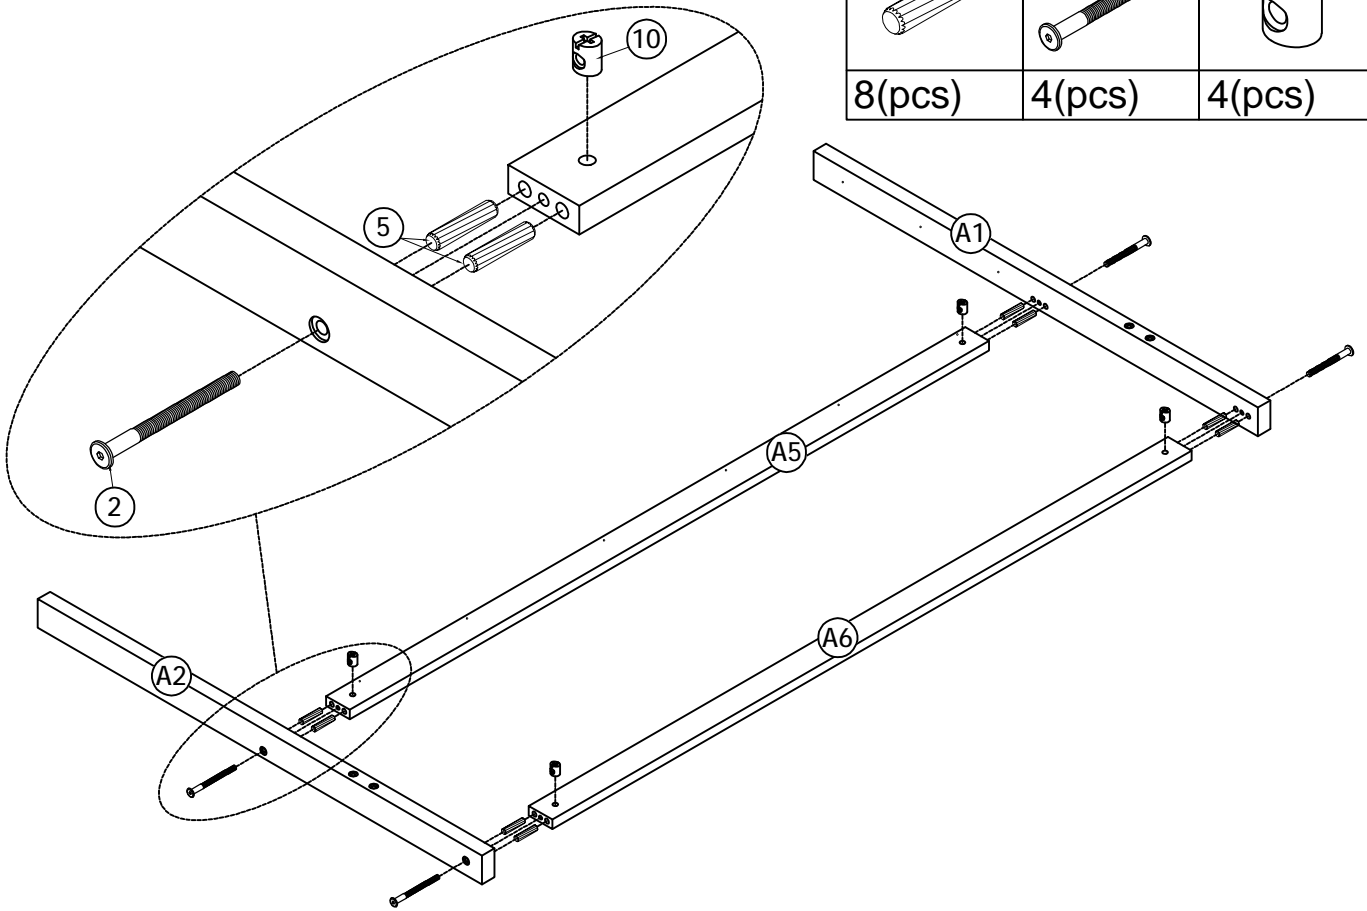

Hardware List (Box 2 - WF323477)

<p>1</p>  <p>Ø1/4" x 30mm Hex-Head bolts 2pcs</p>	<p>2</p>  <p>Ø1/4" x 80 mm Hex-Head bolts 8pcs</p>	<p>3</p>  <p>Ø1/4" x 100 mm Hex-Head bolts 8pcs</p>
<p>4</p>  <p>Ø6 x 30 mm Wood dowel 8pcs</p>	<p>5</p>  <p>Ø10 x 40 mm Wood dowel 16pcs</p>	<p>6</p>  <p>L-Bracket 1*12*25 8pcs</p>
<p>7</p>  <p>Screws 1/4" x 50mm 2pcs</p>	<p>8</p>  <p>Screws 1/4" x 70mm 2pcs</p>	<p>9</p>  <p>Allen Key 1pc</p>
<p>10</p>  <p>Ø1/4" x 13 mm Horizontal-Hole bolts 16pcs</p>	<p>11</p>  <p>Stop wood 6pcs</p>	<p>12</p>  <p>32mm Wheels 16pcs</p>
<p>13</p>  <p>M3.5 x 12mm Wood Screws 80pcs</p>	<p>14</p>  <p>M4 x 30mm Wood Screws 100pcs</p>	

**Assembly Tools Required
(Not Included)**

STEP1: Following below illustration.

5	2	10
		
8(pcs)	4(pcs)	4(pcs)

STEP2: Following below illustration.

7	14
	
2(pcs)	6(pcs)
	5
	
	4(pcs)

STEP3: Following below illustration.