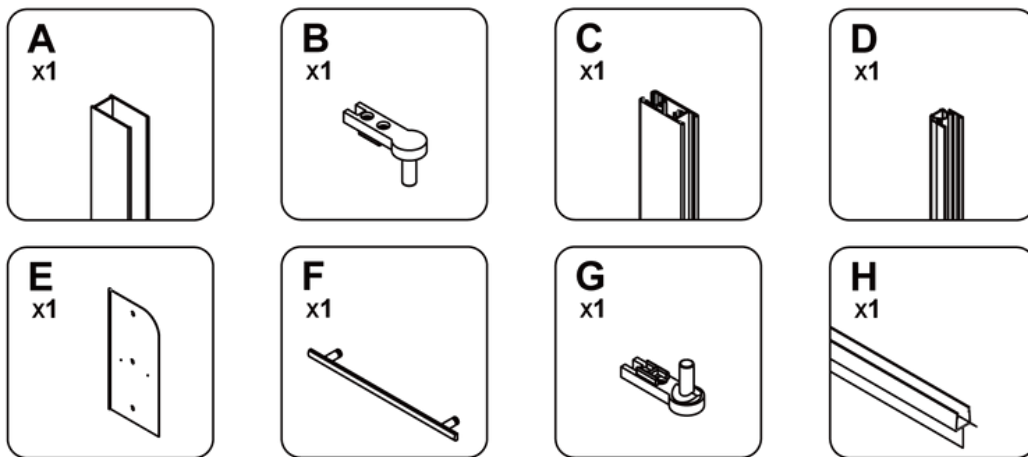

Pivot Bathtub Screen

LFP3155BG6

FEATURES

- Pivot Bathtub Screen
- Safety Clear Tempered Glass
- 1/4" (6mm) Thick Tempered Glass
- Frameless, Brush Gold Finish
- Safety Rounded Corner Design
- Leak-Proof Watertight Seal
- Fits Opening Widths 31" to 31 3/4"
- Reversible for a Right or Left Installation
- Includes Bathtub Door Glass & Hardware

SPECIFICATIONS

| | | | |
|------------------------|----------------|----------------------------|-------------------------|
| Color | Brush Gold | Dimensions | 1/4"D * 31"W * 55"H |
| Material | Tempered Glass | Min Installed Width | 31" |
| Glass Thickness | 1/4" (6mm) | Max Installed Width | 31 3/4" |
| Door Type | Pivot | Adjustable Width | 3/4" |
| Frame Type | Frameless | Walk-In Width | 28 3/4" |
| Shower Type | Alcove | Door Handle Type | Bar |
| Net Weight | 34.72LB | Warranty | Limited 1-Year Warranty |

PRODUCT VIEWS

DIMENSIONS

A: 55 in
Overall Height

B: 31-31 3/4 in
Min/Max Width

C: 28 3/4 in
Walk-In Width

D: 1/4 in (6mm)
Glass Thickness

PACKAGE CONTENT

HARDWARE CONTENT