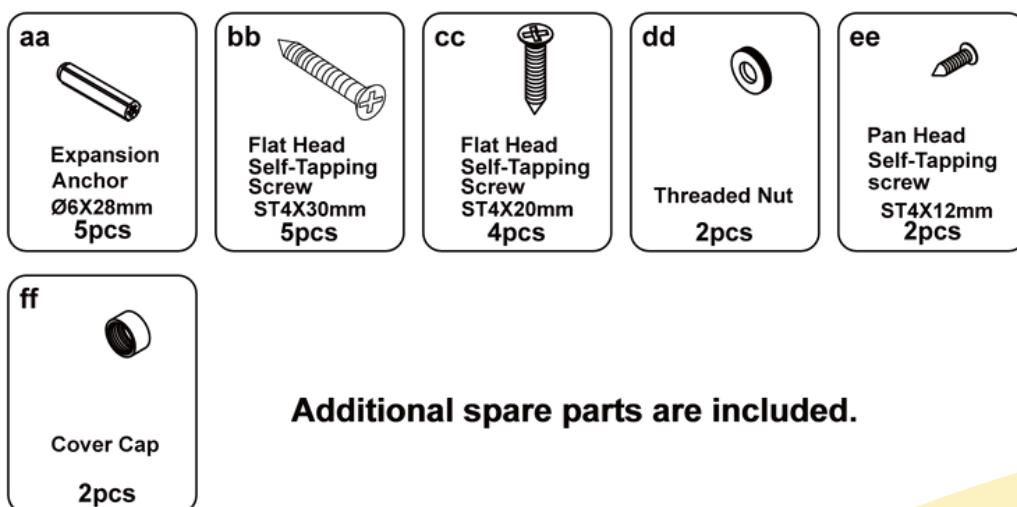

Pivot Bathtub Screen

LFP3155BG6

FEATURES

- Pivot Bathtub Screen
- Safety Clear Tempered Glass
- 1/4" (6mm) Thick Tempered Glass
- Frameless, Brush Gold Finish
- Safety Rounded Corner Design
- Leak-Proof Watertight Seal
- Fits Opening Widths 31" to 31 3/4"
- Reversible for a Right or Left Installation
- Includes Bathtub Door Glass & Hardware

SPECIFICATIONS

| | | | |
|------------------------|----------------|----------------------------|-------------------------|
| Color | Brush Gold | Dimensions | 1/4"D * 31"W * 55"H |
| Material | Tempered Glass | Min Installed Width | 31" |
| Glass Thickness | 1/4" (6mm) | Max Installed Width | 31 3/4" |
| Door Type | Pivot | Adjustable Width | 3/4" |
| Frame Type | Frameless | Walk-In Width | 28 3/4" |
| Shower Type | Alcove | Door Handle Type | Bar |
| Net Weight | 34.72LB | Warranty | Limited 1-Year Warranty |

PRODUCT VIEWS

DIMENSIONS

A: 55 in
Overall Height

B: 31-31 3/4 in
Min/Max Width

C: 28 3/4 in
Walk-In Width

D: 1/4 in (6mm)
Glass Thickness

PACKAGE CONTENT

HARDWARE CONTENT