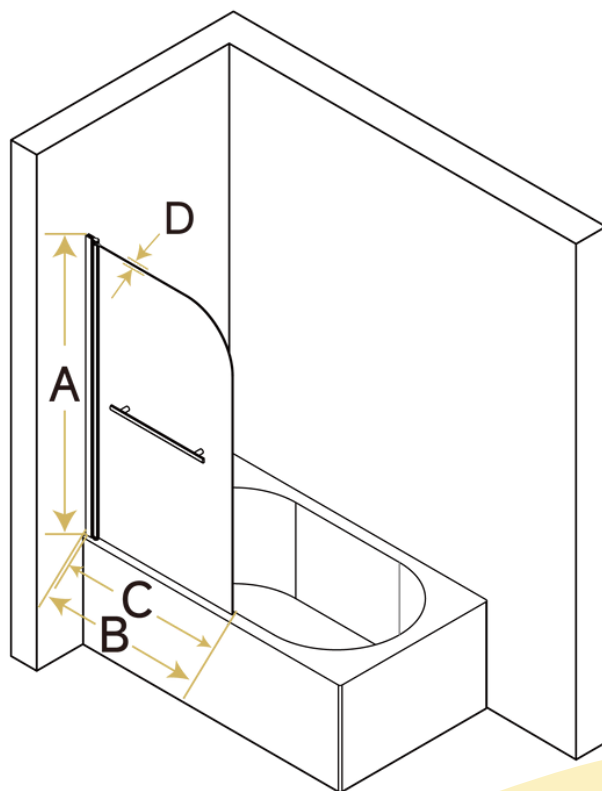

Pivot Bathtub Screen

LFP3155BG6

FEATURES

- Pivot Bathtub Screen
- Safety Clear Tempered Glass
- 1/4" (6mm) Thick Tempered Glass
- Frameless, Brush Gold Finish
- Safety Rounded Corner Design
- Leak-Proof Watertight Seal
- Fits Opening Widths 31" to 31 3/4"
- Reversible for a Right or Left Installation
- Includes Bathtub Door Glass & Hardware

SPECIFICATIONS

| | | | |
|------------------------|----------------|----------------------------|-------------------------|
| Color | Brush Gold | Dimensions | 1/4"D * 31"W * 55"H |
| Material | Tempered Glass | Min Installed Width | 31" |
| Glass Thickness | 1/4" (6mm) | Max Installed Width | 31 3/4" |
| Door Type | Pivot | Adjustable Width | 3/4" |
| Frame Type | Frameless | Walk-In Width | 28 3/4" |
| Shower Type | Alcove | Door Handle Type | Bar |
| Net Weight | 34.72LB | Warranty | Limited 1-Year Warranty |

PRODUCT VIEWS

DIMENSIONS

A: 55 in
Overall Height

B: 31-31 3/4 in
Min/Max Width

C: 28 3/4 in
Walk-In Width

D: 1/4 in (6mm)
Glass Thickness

PACKAGE CONTENT

HARDWARE CONTENT