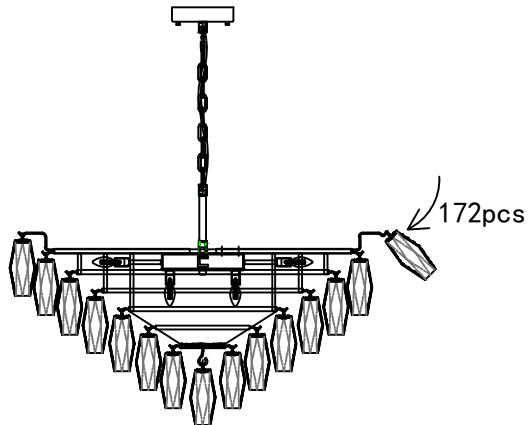

Install the light bulb and the glass pendant.

4.

Step 4:
Install the E12 bulbs (not included).
NOTE:
This lamp uses E12 bulb base and can only be used in conjunction with LED bulbs up to 40W.
Fully dimmable when used with dimmable bulbs and compatible dimming switches (not included).

5.

Step 5 :
Install the glass hangers, as shown in the picture, circle by circle from the bottom up.

INSTALLATION MANUAL

CHANDELIER

Model NO. : L021002-D37-P8B

TOOLS REQUIRED

Ladder

Pliers