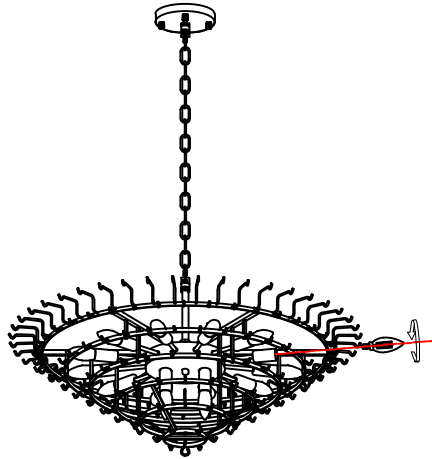

Install the light bulb and the glass pendant.

4.

Step 4:
Install the E12 bulbs (not included).
NOTE:
This lamp uses E12 bulb base and can only be used in conjunction with LED bulbs up to 40W.
Fully dimmable when used with dimmable bulbs and compatible dimming switches (not included).

5.

Step 5 :
Install the glass hangers, as shown in the picture, circle by circle from the bottom up.

INSTALLATION MANUAL

CHANDELIER

Model NO. : L021002-D37-P8B

TOOLS REQUIRED

Ladder

Pliers