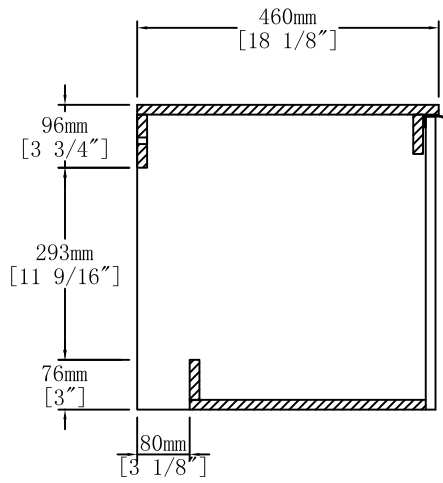

Front View

Side View

	Item NO.	LV C1424L	Version	V1
	Project		Date	2024-4-23