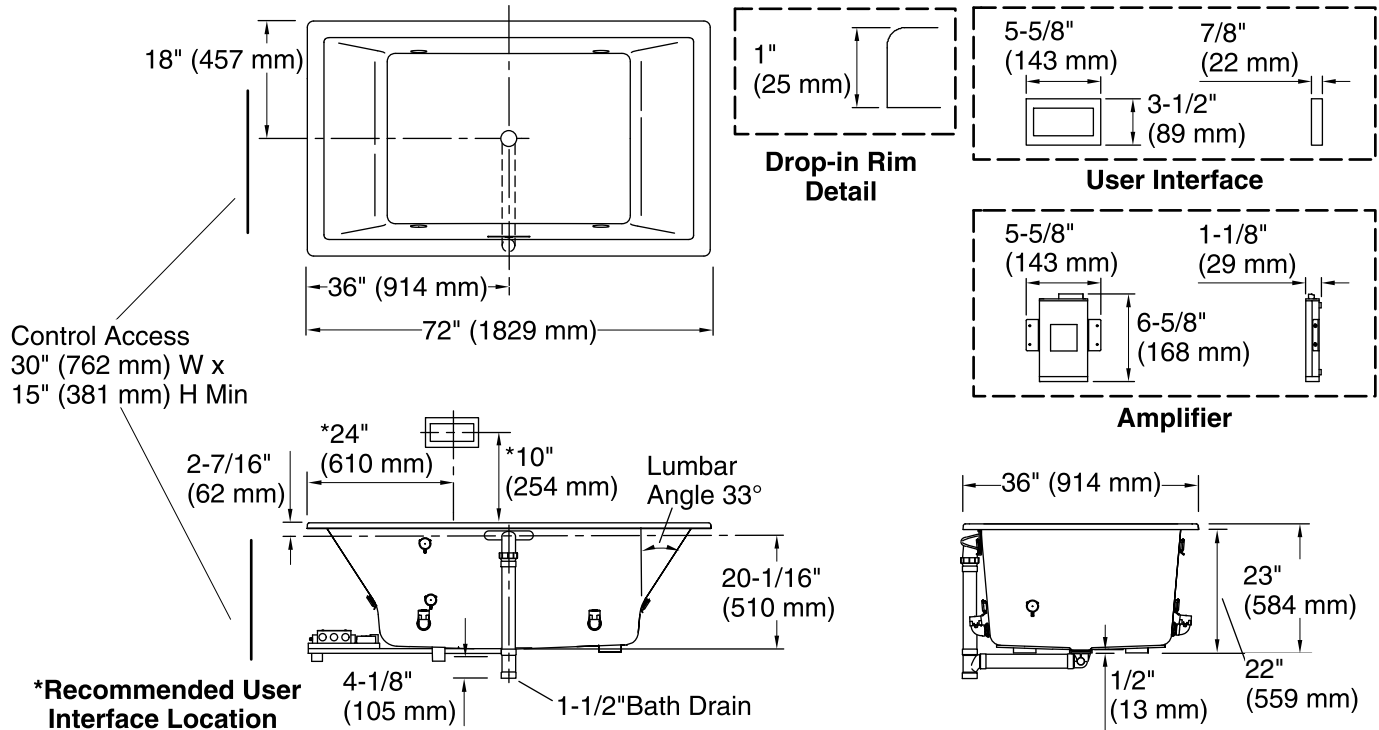

10-5-2018 09:08

THE BOLD LOOK  
OF **KOHLER**®

No change in measurements if connected with required drain illustrated. (K-7272)

### Technical Information

All product dimensions are nominal.

Installation:	Drop-in, Under-mount
Drain location:	Center
Basin area, bottom:	45-3/4" x 25-15/16" (1162 mm x 659 mm)
Basin area, top:	65-3/8" x 29-5/16" (1661 mm x 745 mm)
Weight:	92 lbs (41.7 kg)
Minimum floor load:	59 lbs/ft <sup>2</sup> (288.1 kg/m <sup>2</sup> )
Water depth:	19-7/16" (494 mm)
Water capacity:	112 gal (424 L)
Cutout:	Drop-in, 71-1/2" x 35-1/2" (1816 mm x 902 mm)
Electrical component rating:	Amplifier: 120 V, 1.1 A, 50/60 Hz Heated Surface: 120 V, 0.5 A, 50/60 Hz, 65 W