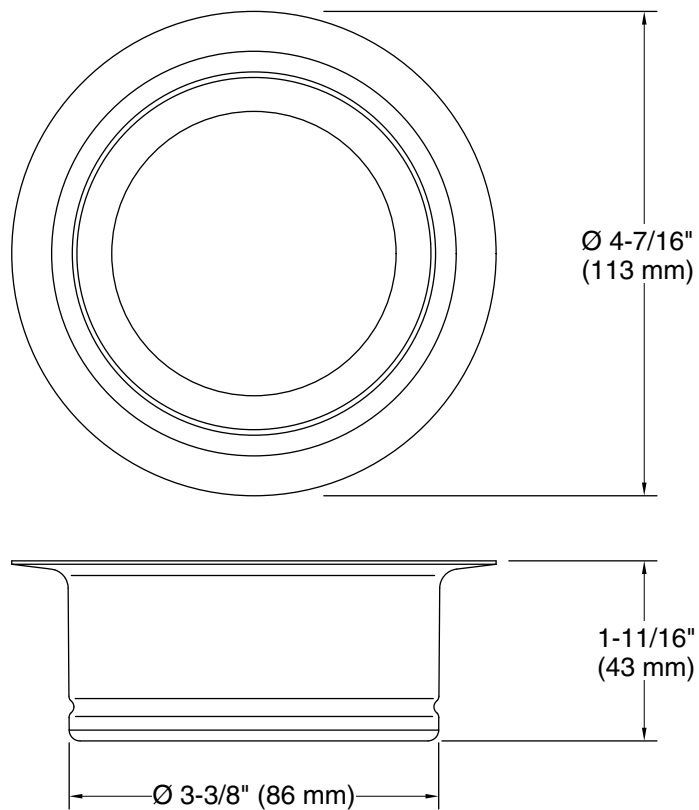

Technical Information

All product dimensions are nominal.

Material: Brass, Stainless Steel

Notes

Install this product in accordance with the installation instructions.