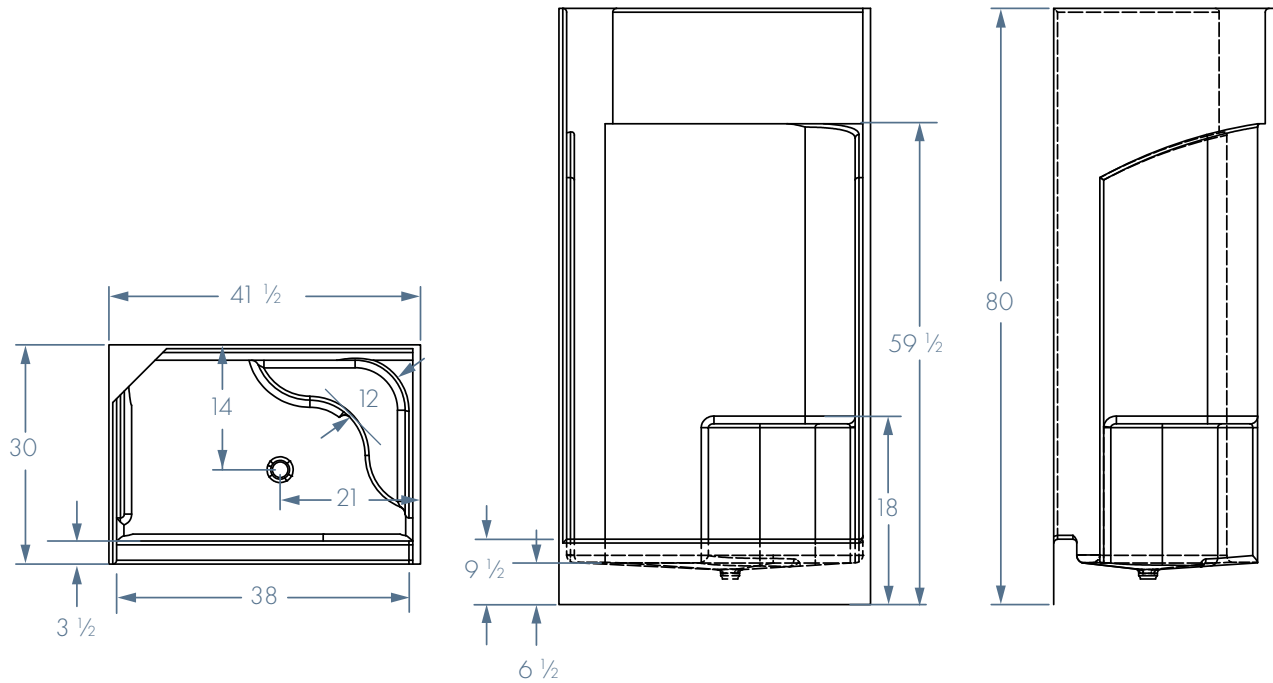

# ADIRONDACK

LM4028SH1S

41 1/2" x 30" x 80"

## PRODUCT SPECIFICATIONS:

- Alcove one-piece shower stall
- High gloss AcrylX™ finish
- Center drain location
- Integral curved shower seat
- Integral upper back wall soap ledge
- Slip-resistant floor texture
- Limited lifetime warranty

## DIMENSIONS

| Width   | Depth | Height | Threshold Height |
|---------|-------|--------|------------------|
| 41 1/2" | 30"   | 80"    | 9 1/2"           |