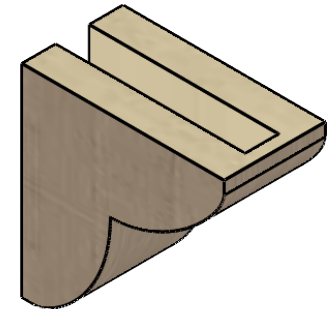

ITEM NUMBER: CORU03X06X06CRERCPR

3"W X 6"D X 6"H SERIES 1 CLASSIC CRESTLINE ROUGH CEDAR TIMBERTHANE FAUX WOOD CORBEL, PRIMED

SIDE PROFILE

FRONT PROFILE

ISOMETRIC

EKENA MILLWORK
2300 WEST MAIN ST.
CLARKSVILLE, TX 75426
TOLL FREE: 866-607-0453
WWW.EKENAMILLWORK.COM