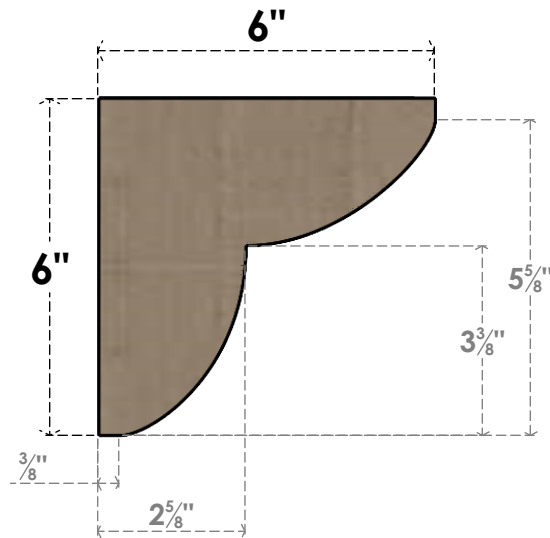

ITEM NUMBER: CORU03X06X06CRERCPR

3"W X 6"D X 6"H SERIES 1 CLASSIC CRESTLINE ROUGH CEDAR TIMBERTHANE FAUX WOOD CORBEL, PRIMED

SIDE PROFILE

FRONT PROFILE

ISOMETRIC

EKENA MILLWORK
2300 WEST MAIN ST.
CLARKSVILLE, TX 75426
TOLL FREE: 866-607-0453
WWW.EKENAMILLWORK.COM

NOTES

1. INSTALLATION TO BE COMPLETED IN ACCORDANCE WITH MANUFACTURER'S SPECIFICATIONS.
2. DRAWING MAY NOT BE TO SCALE
3. THIS DRAWING IS INTENDED FOR DESIGN AND PLANNING PURPOSES ONLY.
4. ALL INFORMATION CONTAINED HEREIN WAS CURRENT AT THE TIME OF DEVELOPMENT BUT MUST BE REVIEWED AND APPROVED BY THE PRODUCT MANUFACTURER TO BE CONSIDERED ACCURATE.
5. TIMBERTHANE ARCHITECTURAL PRODUCTS ARE MADE FROM HIGH DENSITY URETHANE AND COME FACTORY PRIMED