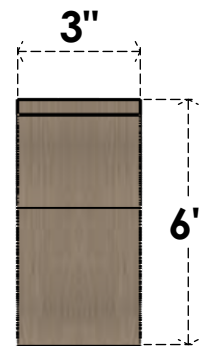

ITEM NUMBER: CORU03X06X06CRERCPR

3"W X 6"D X 6"H SERIES 1 CLASSIC CRESTLINE ROUGH CEDAR TIMBERTHANE FAUX WOOD CORBEL, PRIMED

SIDE PROFILE

FRONT PROFILE

ISOMETRIC

EKENA MILLWORK
2300 WEST MAIN ST.
CLARKSVILLE, TX 75426
TOLL FREE: 866-607-0453
WWW.EKENAMILLWORK.COM

NOTES

1. INSTALLATION TO BE COMPLETED IN ACCORDANCE WITH MANUFACTURER'S SPECIFICATIONS.
2. DRAWING MAY NOT BE TO SCALE
3. THIS DRAWING IS INTENDED FOR DESIGN AND PLANNING PURPOSES ONLY.
4. ALL INFORMATION CONTAINED HEREIN WAS CURRENT AT THE TIME OF DEVELOPMENT BUT MUST BE REVIEWED AND APPROVED BY THE PRODUCT MANUFACTURER TO BE CONSIDERED ACCURATE.
5. TIMBERTHANE ARCHITECTURAL PRODUCTS ARE MADE FROM HIGH DENSITY URETHANE AND COME FACTORY PRIMED