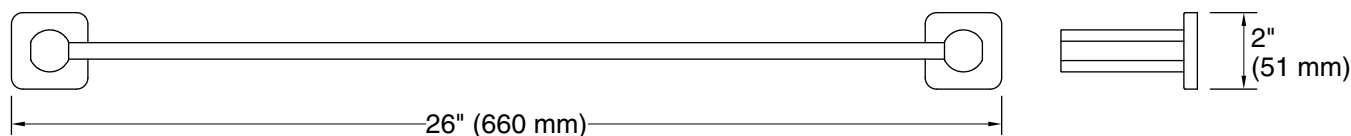

Features

- 24" (610 mm) bar.
- Coordinates with other products in the Parallel collection.

Material

- Premium metal construction for durability and reliability.
- KOHLER finishes resist corrosion and tarnishing.

Color tiles intended for reference only.

Color	Code	Description
	CP	Polished Chrome
	BN	Vibrant® Brushed Nickel
	BL	Matte Black

Technical Information

All product dimensions are nominal.

Installation Type: Wall-mount