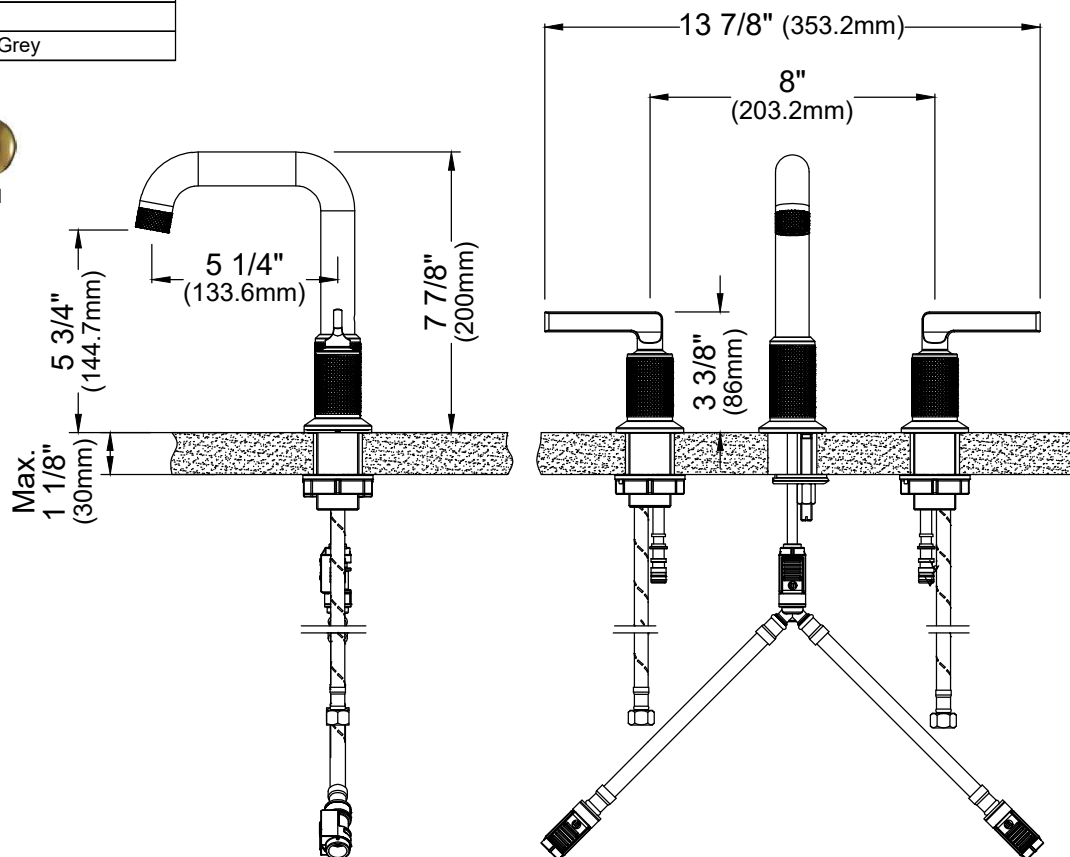

Shown in Gold

|                      |   |
|----------------------|---|
| Collection           | Gillingham  |
| Material             | Lead-free brass   |
| Installation Type    | 8" Widespread   |
| Configuration/Style  | Basin faucet  |
| Finish               | Durable PVD, multi-plated, corrosion resistant                            |
| Overall Height       | 7 7/8"  |
| Overall Spout Reach  | 5 1/4"  |
| Overall Spout Height | 5 3/4"  |
| Max. Deck Thickness  | 1 1/8"  |
| Suitable For         | Drop-in and undermount bathroom sinks                                     |
| Water Flow           | 1.2 GPM   |
| Spout Function       | Stream  |
| Plumbing Connections | 1/2"  |
| Cartridge            | Ceramic disk cartridge  |
| What's Included      | Pre-installed water lines, mounting hardware and pop-up drain w/ overflow |

Chrome

Matte Black

Gold

Stainless Steel

Gunmetal Grey

Listing and certifications:  
cUPC, ASME A112.18.1/CSA B125.1

Limited Lifetime Warranty

We reserve the right to update product specifications without notice. Please visit [karran.com](http://karran.com) for the most current specification sheets. All dimensions are accurate to 1/4". REV 01-2026