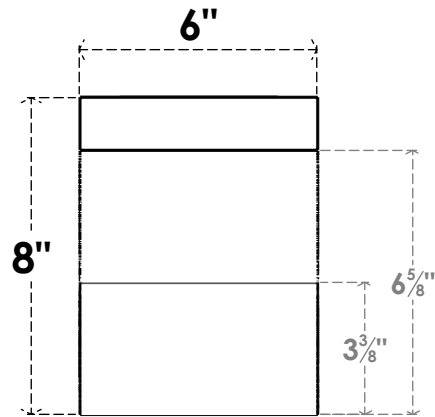

ITEM NUMBER: RFTURO060X08000X24000X008GAR00RCPR

6"W X 8"H X 24"L TIMBERTHANE ROUGH CEDAR GARNER FAUX WOOD OPEN RAFTER TAIL, 8"L END, PRIMED TAN

SIDE PROFILE

FRONT PROFILE

ISOMETRIC

GENERATED DATE : 03/02/2023