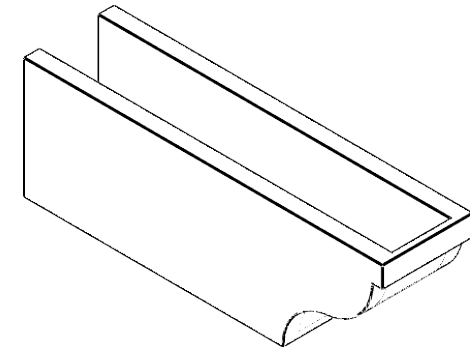

ITEM NUMBER: RFTURO060X08000X24000X008GAR00RCPR

6"W X 8"H X 24"L TIMBERTHANE ROUGH CEDAR GARNER FAUX WOOD OPEN RAFTER TAIL, 8"L END, PRIMED TAN

SIDE PROFILE

FRONT PROFILE

ISOMETRIC

GENERATED DATE : 03/02/2023

EKENA MILLWORK
2300 WEST MAIN ST.
CLARKSVILLE, TX 75426
TOLL FREE: 866-607-0453
WWW.EKENAMILLWORK.COM

NOTES

1. INSTALLATION TO BE COMPLETED IN ACCORDANCE WITH MANUFACTURER'S SPECIFICATIONS.
2. DRAWING MAY NOT BE TO SCALE
3. THIS DRAWING IS INTENDED FOR DESIGN AND PLANNING PURPOSES ONLY.
4. ALL INFORMATION CONTAINED HEREIN WAS CURRENT AT THE TIME OF DEVELOPMENT BUT MUST BE REVIEWED AND APPROVED BY THE PRODUCT MANUFACTURER TO BE CONSIDERED ACCURATE.
5. TIMBERTHANE ARCHITECTURAL PRODUCTS ARE MADE FROM HIGH DENSITY URETHANE AND COME FACTORY PRIMED