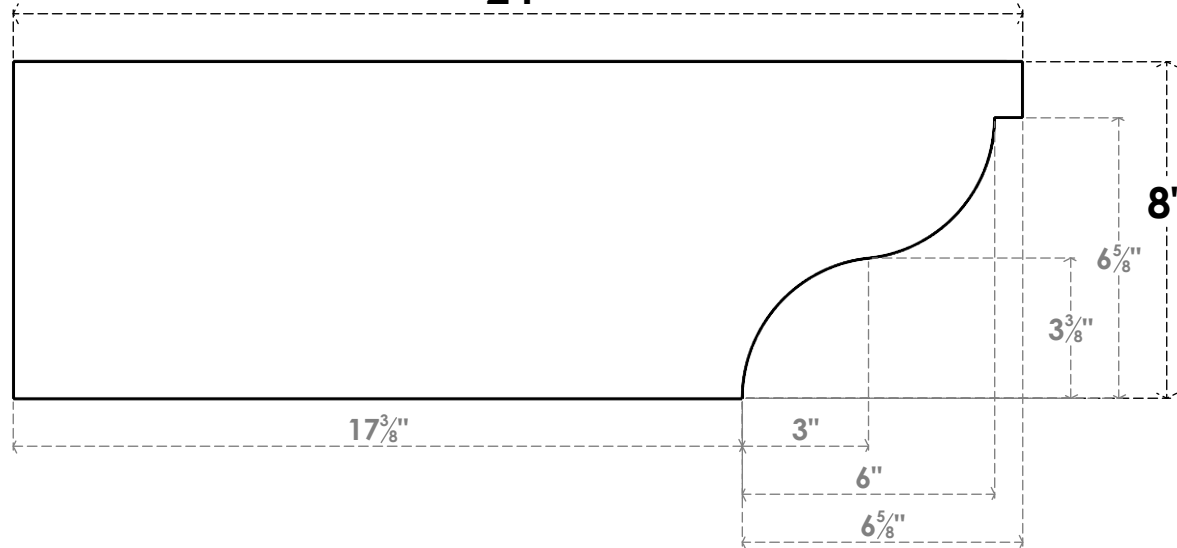

ITEM NUMBER: RFTURO060X08000X24000X008GAR00RCPR

6"W X 8"H X 24"L TIMBERTHANE ROUGH CEDAR GARNER FAUX WOOD OPEN RAFTER TAIL, 8"L END, PRIMED TAN

SIDE PROFILE

FRONT PROFILE

ISOMETRIC

GENERATED DATE : 03/02/2023