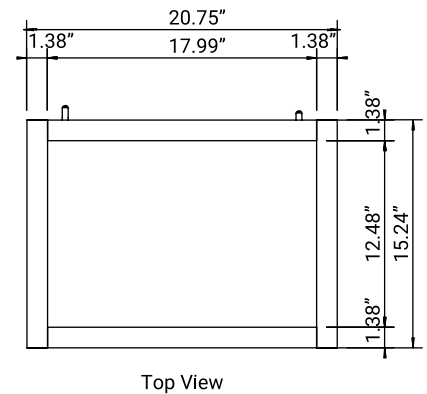

Technical Specs

Dimensions & Weight

Height	22"
Length	20.7"
Width	15.2"
Weight lbs.	39"
Interior Height	18.8"
Interior Depth	12.5"
Interior Width	18"

Features & Materials

Legs Adjustable	No
Color	Dark Brown
Exterior Material	Wood and Glass
Glass Type	Tempered
Shelf Material Type	Glass
Wood Type	Ash
Number of Tiers	3
Individual Shelf Capacity	22 lbs.
Number of Doors	2
Door Style	Sliding
Self Serve	No
Cleaning	Cloth
Legs Material	Silicon
Assembly Required	No

Plan View

718-576-6342
info@koolmore.com