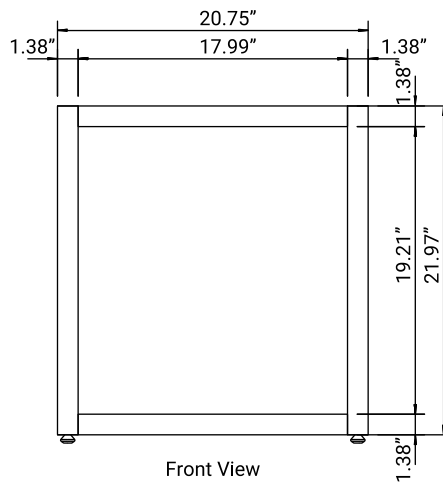

Technical Specs

Dimensions & Weight

Height	22"
Length	20.7"
Width	15.2"
Weight lbs.	39"
Interior Height	18.8"
Interior Depth	12.5"
Interior Width	18"

Features & Materials

Legs Adjustable	No
Color	Dark Brown
Exterior Material	Wood and Glass
Glass Type	Tempered
Shelf Material Type	Glass
Wood Type	Ash
Number of Tiers	3
Individual Shelf Capacity	22 lbs.
Number of Doors	2
Door Style	Sliding
Self Serve	No
Cleaning	Cloth
Legs Material	Silicon
Assembly Required	No

Plan View

718-576-6342
info@koolmore.com