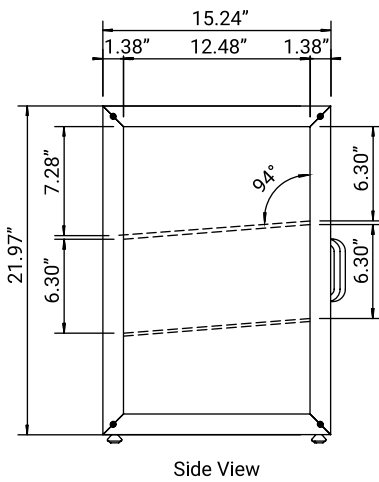

Technical Specs

Dimensions & Weight

Height	22"
Length	20.7"
Width	15.2"
Weight lbs.	39"
Interior Height	18.8"
Interior Depth	12.5"
Interior Width	18"

Features & Materials

Legs Adjustable	No
Color	Dark Brown
Exterior Material	Wood and Glass
Glass Type	Tempered
Shelf Material Type	Glass
Wood Type	Ash
Number of Tiers	3
Individual Shelf Capacity	22 lbs.
Number of Doors	2
Door Style	Sliding
Self Serve	No
Cleaning	Cloth
Legs Material	Silicon
Assembly Required	No

Plan View

718-576-6342
info@koolmore.com