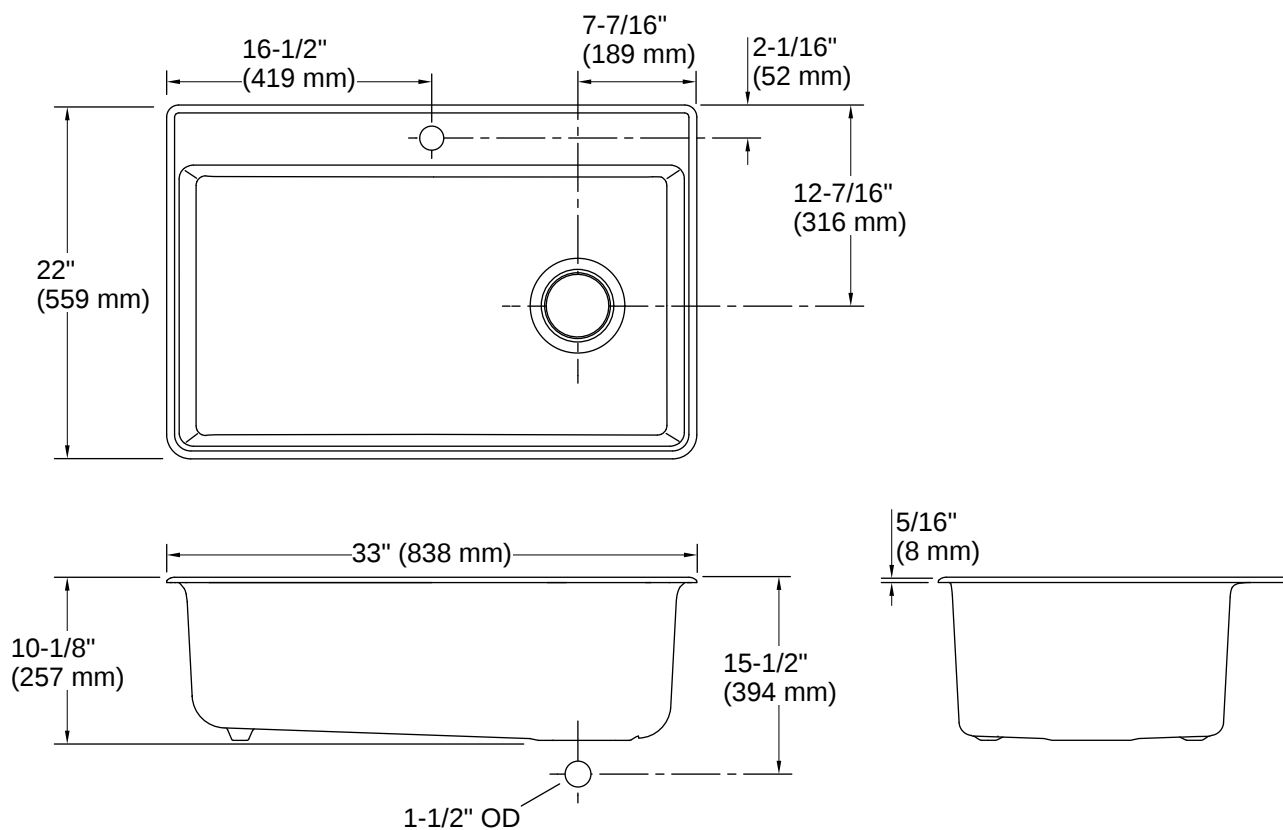

Installation

- Top-mount or undermount

Installation Notes

Install this product according to the installation instructions.