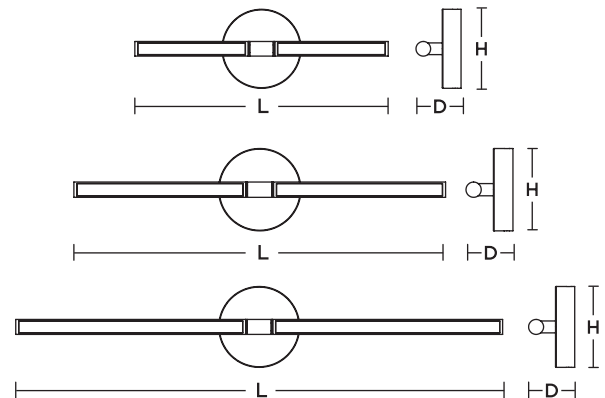

LOCATION		DATE
PREPARED BY		QUANTITY
COMMENTS		FIXTURE TYPE
CATALOG NUMBER		

Chicago LED Vanity CHIV Series

Features

Slim profile modern vanity with dual light bars. Ideal use for general lighting in indoor residential, commercial, and hospitality applications. Fixture can be mounted horizontally or vertically to a standard junction box (not included).

Specifications and dimensions
subject to change without notice.

Ordering Information:

Black	Light Antique Brass	Satin Nickel	Delivered			H	L	W
			LED	Lumens	Adjustable CCT			
CHIV1703LAJUDBK	CHIV1703LAJUDLB	CHIV1703LAJUDSN	20W	620	2700K/3000K/3500K/4000K/5000K	17"	5-3/8"	3"
CHIV2403LAJUDBK	CHIV2403LAJUDLB	CHIV2403LAJUDSN	30W	850	2700K/3000K/3500K/4000K/5000K	24"	5-3/8"	3"
CHIV3203LAJUDBK	CHIV3203LAJUDLB	CHIV3203LAJUDSN	40W	1100	2700K/3000K/3500K/4000K/5000K	32"	5-3/8"	3"