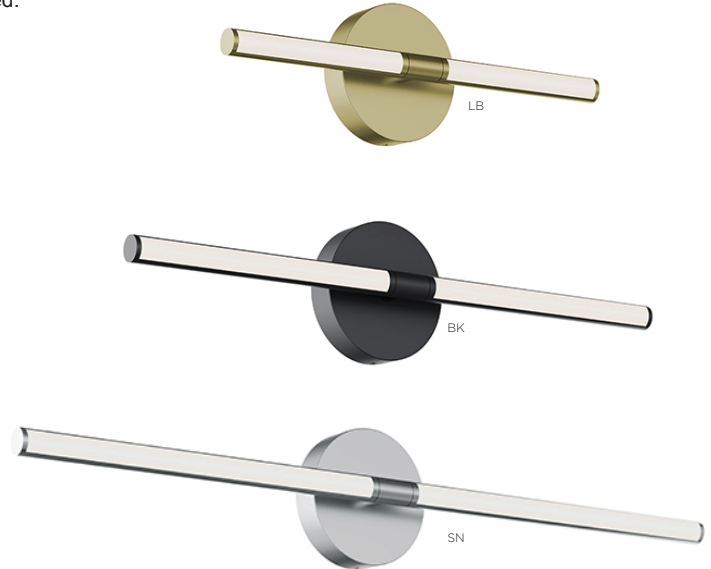

LOCATION		DATE
PREPARED BY		QUANTITY
COMMENTS		FIXTURE TYPE
CATALOG NUMBER		

Chicago LED Vanity CHIV Series

Features

Slim profile modern vanity with dual light bars. Ideal use for general lighting in indoor residential, commercial, and hospitality applications. Fixture can be mounted horizontally or vertically to a standard junction box (not included).

Construction

Fabricated metal housing. Standard mounting holes and hardware are included. Power supply connections must be made inside a junction box (not included).

Finish

Black, Light Antique Brass or Satin Nickel.

Diffuser

White acrylic diffuser.

Electrical

Input 120-277 VAC 60 HZ.
Compatible with residential (TRIAC/ELV) and commercial (0-10V) dimmers.
TRIAC and ELV dimming only at 120 VAC.

LED

Integrated LED modules capable of producing:
20W = 620 delivered lumens
30W = 850 delivered lumens
40W = 1100 delivered lumens
Selectable 2700K, 3000K, 3500K, 4000K, 5000K (CCT).
Rated for 50,000 Hrs., 90 CRI.

Specifications and dimensions
subject to change without notice.

Ordering Information:

Black	Light Antique Brass	Satin Nickel	Delivered			H	L	W
			LED	Lumens	Adjustable CCT			
CHIV1703LAJUDBK	CHIV1703LAJUDLB	CHIV1703LAJUDSN	20W	620	2700K/3000K/3500K/4000K/5000K	17"	5-3/8"	3"
CHIV2403LAJUDBK	CHIV2403LAJUDLB	CHIV2403LAJUDSN	30W	850	2700K/3000K/3500K/4000K/5000K	24"	5-3/8"	3"
CHIV3203LAJUDBK	CHIV3203LAJUDLB	CHIV3203LAJUDSN	40W	1100	2700K/3000K/3500K/4000K/5000K	32"	5-3/8"	3"