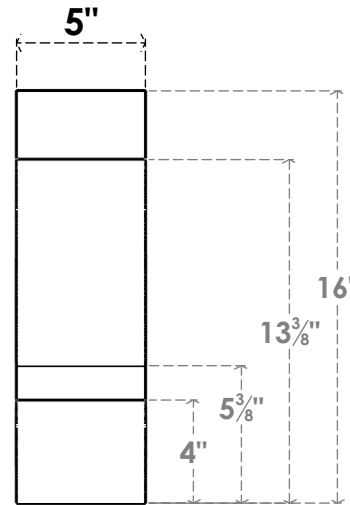

ITEM NUMBER: BRCURO050X12000X16000BOARCPR

5"W X 12"D X 16"H BALBOA ROUGH CEDAR WOODGRAIN OPEN
TIMBERTHANE BRACE, PRIMED TAN

SIDE PROFILE

FRONT PROFILE

ISOMETRIC

EKENA MILLWORK
2300 WEST MAIN ST.
CLARKSVILLE, TX 75426
TOLL FREE: 866-607-0453
WWW.EKENAMILLWORK.COM

NOTES

1. INSTALLATION TO BE COMPLETED IN ACCORDANCE WITH MANUFACTURER'S SPECIFICATIONS.
2. DRAWING MAY NOT BE TO SCALE
3. THIS DRAWING IS INTENDED FOR DESIGN AND PLANNING PURPOSES ONLY.
4. ALL INFORMATION CONTAINED HEREIN WAS CURRENT AT THE TIME OF DEVELOPMENT BUT MUST BE REVIEWED AND APPROVED BY THE PRODUCT MANUFACTURER TO BE CONSIDERED ACCURATE.
5. TIMBERTHANE ARCHITECTURAL PRODUCTS ARE MADE FROM HIGH DENSITY URETHANE AND COME FACTORY PRIMED