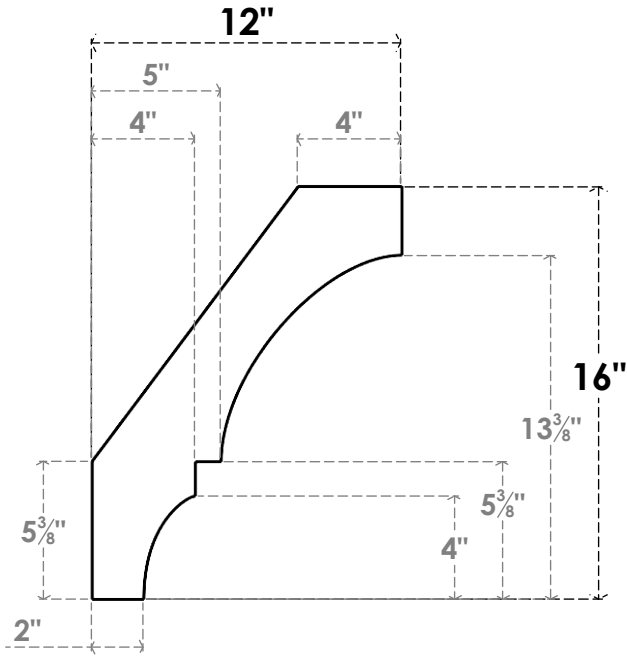

ITEM NUMBER: BRCURO050X12000X16000BOARCPR

5"W X 12"D X 16"H BALBOA ROUGH CEDAR WOODGRAIN OPEN
TIMBERTHANE BRACE, PRIMED TAN

SIDE PROFILE

FRONT PROFILE

ISOMETRIC

EKENA MILLWORK
2300 WEST MAIN ST.
CLARKSVILLE, TX 75426
TOLL FREE: 866-607-0453
WWW.EKENAMILLWORK.COM

NOTES

1. INSTALLATION TO BE COMPLETED IN ACCORDANCE WITH MANUFACTURER'S SPECIFICATIONS.
2. DRAWING MAY NOT BE TO SCALE
3. THIS DRAWING IS INTENDED FOR DESIGN AND PLANNING PURPOSES ONLY.
4. ALL INFORMATION CONTAINED HEREIN WAS CURRENT AT THE TIME OF DEVELOPMENT BUT MUST BE REVIEWED AND APPROVED BY THE PRODUCT MANUFACTURER TO BE CONSIDERED ACCURATE.
5. TIMBERTHANE ARCHITECTURAL PRODUCTS ARE MADE FROM HIGH DENSITY URETHANE AND COME FACTORY PRIMED