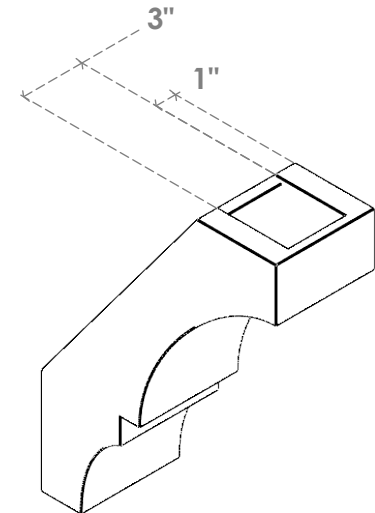

ITEM NUMBER: BRCURO050X12000X16000BOARCPR

5"W X 12"D X 16"H BALBOA ROUGH CEDAR WOODGRAIN OPEN
TIMBERTHANE BRACE, PRIMED TAN

SIDE PROFILE

FRONT PROFILE

ISOMETRIC

EKENA MILLWORK
2300 WEST MAIN ST.
CLARKSVILLE, TX 75426
TOLL FREE: 866-607-0453
WWW.EKENAMILLWORK.COM

NOTES

1. INSTALLATION TO BE COMPLETED IN ACCORDANCE WITH MANUFACTURER'S SPECIFICATIONS.
2. DRAWING MAY NOT BE TO SCALE
3. THIS DRAWING IS INTENDED FOR DESIGN AND PLANNING PURPOSES ONLY.
4. ALL INFORMATION CONTAINED HEREIN WAS CURRENT AT THE TIME OF DEVELOPMENT BUT MUST BE REVIEWED AND APPROVED BY THE PRODUCT MANUFACTURER TO BE CONSIDERED ACCURATE.
5. TIMBERTHANE ARCHITECTURAL PRODUCTS ARE MADE FROM HIGH DENSITY URETHANE AND COME FACTORY PRIMED