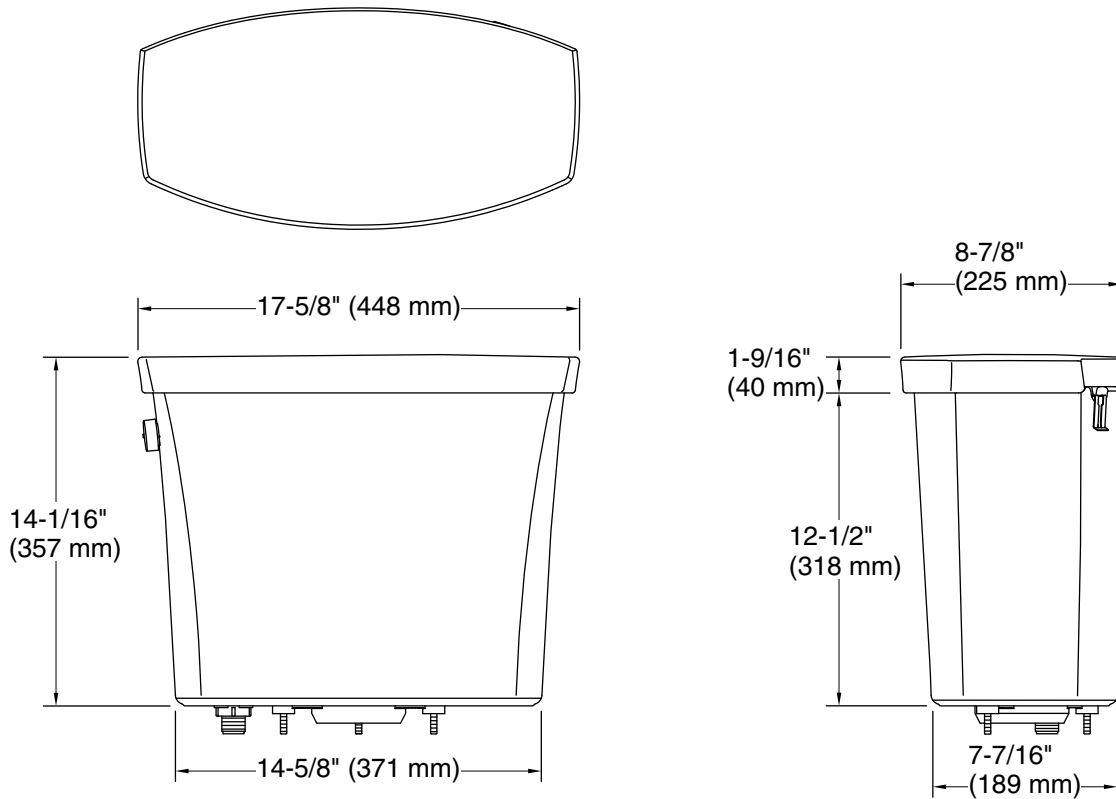

### Technical Information

All product dimensions are nominal.

Toilet type: Bowl-mount

Flush type: AquaPiston