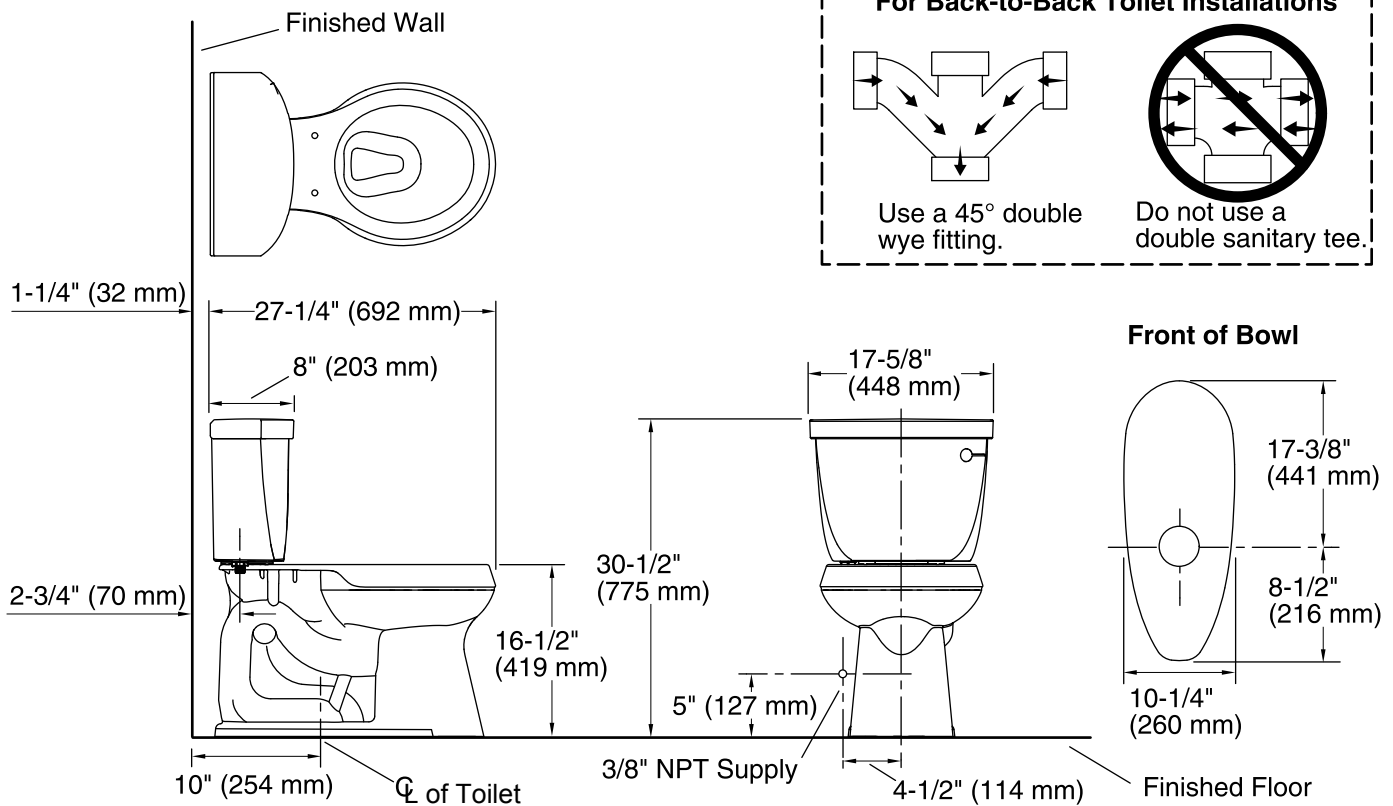

**Cimarron®**  
 Comfort Height® Toilet  
**K-3851-UR**

**Features**

- Vitreous china.
- Comfort Height® Round-front bowl.
- AquaPiston® flushing system.
- Includes right-hand polished chrome trip lever.
- 1.28 gpf (4.8 lpf).
- 2-1/8" (54 mm) fully glazed trapway.
- 10" (254 mm) rough-in.
- Less seat and supply.
- 11" (279 mm) x 8-3/4" (222 mm) water area.
- 27-1/4" (692 mm) x 17-5/8" (448 mm) x 30-1/2" (775 mm).
- Floor mount / Floor outlet.
- Insuliner® tank liner included.

**Components**

Product includes:

- K-4829 Toilet Bowl
- K-4166-UR Toilet Tank

Additional included component/s: Tank cover, Trip lever, Bolt cap accessory pack, and Tank accessory pack.

**Codes/Standards**

## Technical Information

All product dimensions are nominal.

Toilet type:	Two-piece, Floor-mount
Waste Outlet:	Floor
Bowl shape:	Round front
Flush type:	AquaPiston
Trap passageway:	2-1/8" (54 mm)
Water Consumption	
Full:	1.28 gpf (4.8 lpf)
Water surface size:	11" x 8-3/4" (279 mm x 222 mm)
Rim to water surface:	5-1/4" (133 mm)
Rough-in:	10" (254 mm)
Seat-mounting holes:	5-1/2" (140 mm)

## Notes

Install this product according to the installation instructions.

For back-to-back toilet installations: Use only a 45° double wye fitting.