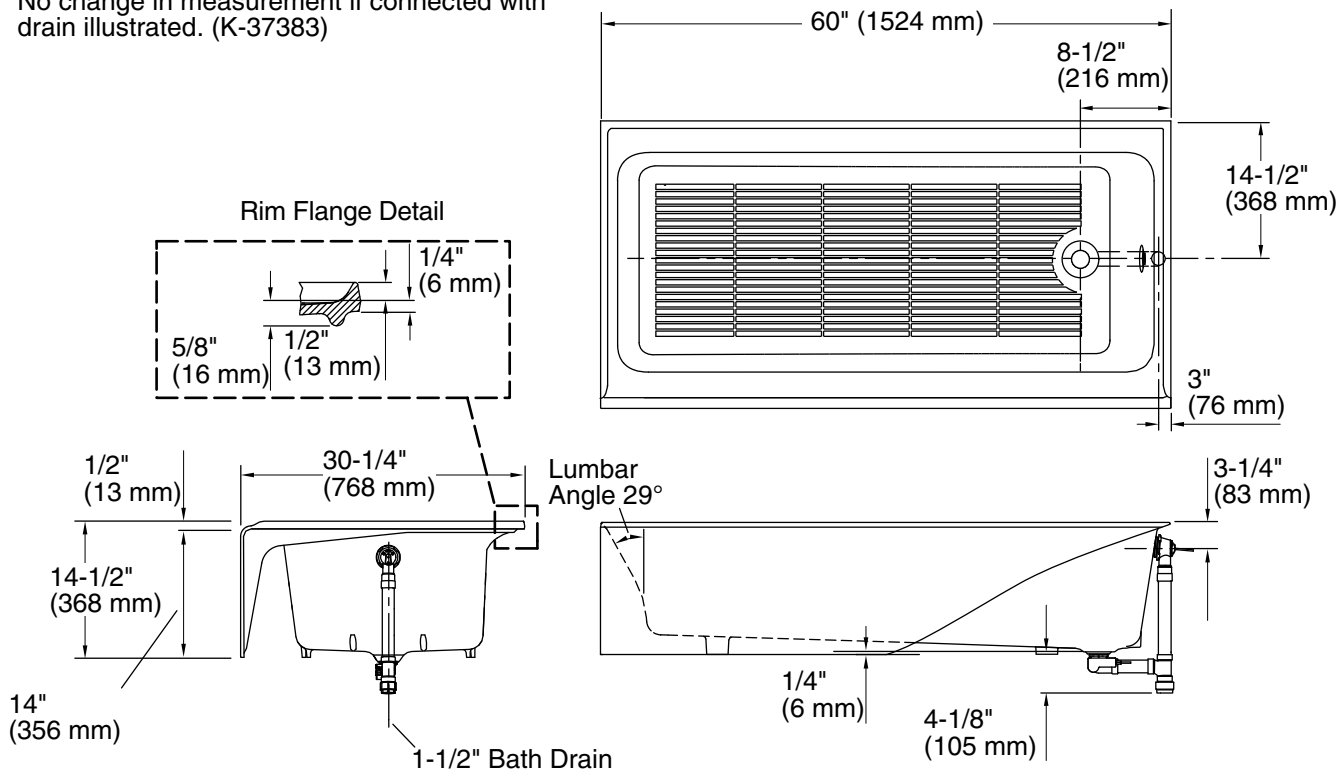

Features

- Clean lines and streamlined style add contemporary appeal to any bathroom
- 14" apron height for easy entry and exit
- Standard size simplifies remodeling
- Integral flange helps prevent water from seeping behind wall and simplifies alcove installation
- Safeguard® slip-resistant surface provides excellent traction underfoot
- Wide ledges for extra storage space
- Integral apron
- Integral lumbar support

Color tiles intended for reference only.

Color	Code	Description
	0	White
	96	Biscuit
	17	Teal
	34	Fresh Green
	42	Aspen Green

No change in measurement if connected with drain illustrated. (K-37383)

Technical Information

All product dimensions are nominal.

Drain location:	Right
Basin area, bottom:	48-3/4" x 19-5/16" (1238 mm x 491 mm)
Basin area, top:	54-11/16" x 21-3/16" (1389 mm x 538 mm)
Weight:	310 lbs (140.6 kg)
Minimum floor load:	52 lbs/ft ² (253.9 kg/m ²)
Water depth:	9" (229 mm)
Water capacity:	32.6 gal (123.4 L)
Minimum flat for door:	2-5/8" (66 mm)

Notes

Measure your actual product for rough-in details.

Install this product according to the installation instructions.

The hot water supply should be 70% of the capacity of the bath or greater. Installations will vary.