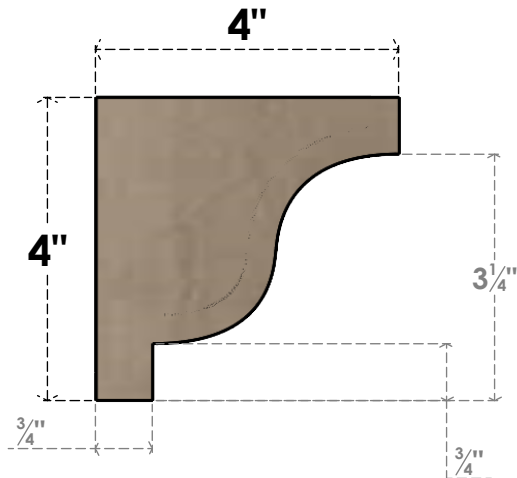

ITEM NUMBER: CORU04X04X04NEWRCPR

4"W X 4"D X 4"H SERIES 1 WIDE NEWPORT ROUGH CEDAR TIMBERTHANE FAUX WOOD CORBEL, PRIMED

SIDE PROFILE

FRONT PROFILE

ISOMETRIC

EKENA MILLWORK
2300 WEST MAIN ST.
CLARKSVILLE, TX 75426
TOLL FREE: 866-607-0453
WWW.EKENAMILLWORK.COM

NOTES

1. INSTALLATION TO BE COMPLETED IN ACCORDANCE WITH MANUFACTURER'S SPECIFICATIONS.
2. DRAWING MAY NOT BE TO SCALE
3. THIS DRAWING IS INTENDED FOR DESIGN AND PLANNING PURPOSES ONLY.
4. ALL INFORMATION CONTAINED HEREIN WAS CURRENT AT THE TIME OF DEVELOPMENT BUT MUST BE REVIEWED AND APPROVED BY THE PRODUCT MANUFACTURER TO BE CONSIDERED ACCURATE.
5. TIMBERTHANE ARCHITECTURAL PRODUCTS ARE MADE FROM HIGH DENSITY URETHANE AND COME FACTORY PRIMED