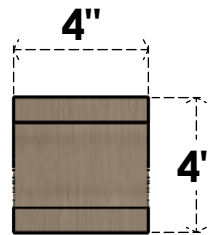

ITEM NUMBER: CORU04X04X04NEWRCPR

4"W X 4"D X 4"H SERIES 1 WIDE NEWPORT ROUGH CEDAR TIMBERTHANE FAUX WOOD CORBEL, PRIMED

SIDE PROFILE

FRONT PROFILE

ISOMETRIC

EKENA MILLWORK
2300 WEST MAIN ST.
CLARKSVILLE, TX 75426
TOLL FREE: 866-607-0453
WWW.EKENAMILLWORK.COM