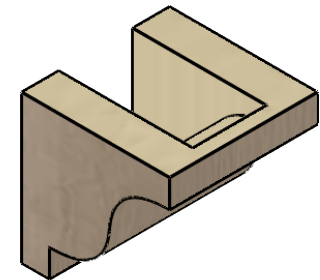

ITEM NUMBER: CORU04X04X04NEWRCPR

4"W X 4"D X 4"H SERIES 1 WIDE NEWPORT ROUGH CEDAR TIMBERTHANE FAUX WOOD CORBEL, PRIMED

SIDE PROFILE

FRONT PROFILE

ISOMETRIC

EKENA MILLWORK
2300 WEST MAIN ST.
CLARKSVILLE, TX 75426
TOLL FREE: 866-607-0453
WWW.EKENAMILLWORK.COM

NOTES

1. INSTALLATION TO BE COMPLETED IN ACCORDANCE WITH MANUFACTURER'S SPECIFICATIONS.
2. DRAWING MAY NOT BE TO SCALE
3. THIS DRAWING IS INTENDED FOR DESIGN AND PLANNING PURPOSES ONLY.
4. ALL INFORMATION CONTAINED HEREIN WAS CURRENT AT THE TIME OF DEVELOPMENT BUT MUST BE REVIEWED AND APPROVED BY THE PRODUCT MANUFACTURER TO BE CONSIDERED ACCURATE.
5. TIMBERTHANE ARCHITECTURAL PRODUCTS ARE MADE FROM HIGH DENSITY URETHANE AND COME FACTORY PRIMED