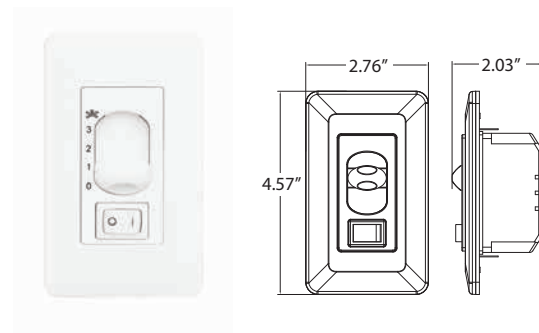

Accessories:

FNRD012BK – 12" Down Rod Black
FNRD012SN – 12" Down Rod Satin Nickel
FNRD012WH – 12" Down Rod White

FNRD018BK – 18" Down Rod Black
FNRD018SN – 18" Down Rod Satin Nickel
FNRD018WH – 18" Down Rod White

FNRD024BK – 24" Down Rod Black
FNRD024SN – 24" Down Rod Satin Nickel
FNRD024WH – 24" Down Rod White

FNRD036BK – 36" Down Rod Black
FNRD036SN – 36" Down Rod Satin Nickel
FNRD036WH – 36" Down Rod White

FNRD048BK – 48" Down Rod Black
FNRD048SN – 48" Down Rod Satin Nickel
FNRD048WH – 48" Down Rod White

FNRD060BK – 60" Down Rod Black
FNRD060SN – 60" Down Rod Satin Nickel
FNRD060WH – 60" Down Rod White

FNRD072BK – 72" Down Rod Black
FNRD072SN – 72" Down Rod Satin Nickel
FNRD072WH – 72" Down Rod White

FN-ACSWWH - AC Wall Switch