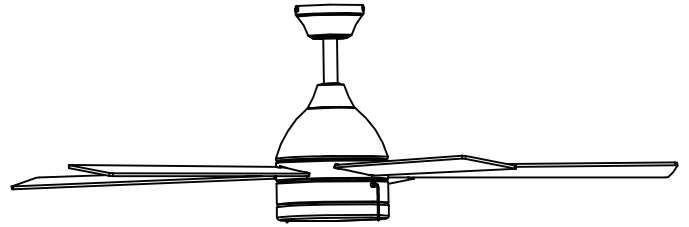

MDX

52" Maddox Ceiling Fan

A

B

C

Accessories:

FNRD012BK – 12" Down Rod Black
FNRD012SN – 12" Down Rod Satin Nickel
FNRD012WH – 12" Down Rod White

FNRD018BK – 18" Down Rod Black
FNRD018SN – 18" Down Rod Satin Nickel
FNRD018WH – 18" Down Rod White

FNRD024BK – 24" Down Rod Black
FNRD024SN – 24" Down Rod Satin Nickel
FNRD024WH – 24" Down Rod White

FNRD036BK – 36" Down Rod Black
FNRD036SN – 36" Down Rod Satin Nickel
FNRD036WH – 36" Down Rod White

FNRD048BK – 48" Down Rod Black
FNRD048SN – 48" Down Rod Satin Nickel
FNRD048WH – 48" Down Rod White

FNRD060BK – 60" Down Rod Black
FNRD060SN – 60" Down Rod Satin Nickel
FNRD060WH – 60" Down Rod White

FNRD072BK – 72" Down Rod Black
FNRD072SN – 72" Down Rod Satin Nickel
FNRD072WH – 72" Down Rod White

FN-ACSWWH - AC Wall Switch

	A	B	C
MDX	52"	16"	8"

Fan Blade Finish:

Black/
Dark Walnut

(Standard
with Black
finish)

Silver/
Walnut

(Standard
with Satin
Nickel finish)

White/
Light Oak

(Standard
with White
finish)

WARRANTY

Light Source: 5-year limited warranty. Motor: Limited Lifetime Warranty.
Non-Electrical 1 Year Limited Warranty.