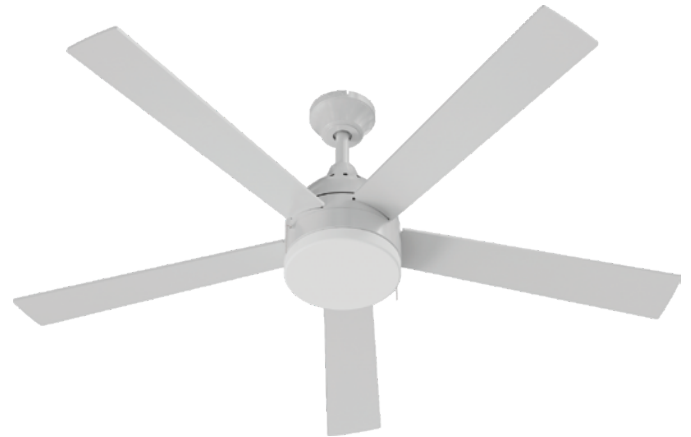

MDX

52" Maddox Ceiling Fan

The Maddox series is a collection of ceiling fans designed with a sleek, five-blade aesthetic. Featuring clean lines and a modern look, this fan adds a touch of elegance to contemporary home décor. Its reversible function ensures year-round comfort, making it a versatile choice for any season.

LOCATION		DATE
PREPARED BY		QUANTITY
COMMENTS		FIXTURE TYPE
CATALOG NUMBER		

FAN DIAMETER	52" Sweep
OVERALL HEIGHT	16"
FINISH	Black, Satin Nickel, White
BLADES	5 Plywood Reversible
BLADE FINISH	Black, Silver, White
MOTOR	60 Watt AC
AIRFLOW (CFM)	4772 Max / 3835 Mid / 2070 Min
FAN SPEED (RPM)	175 Max / 131 Mid / 80 Min
CONTROL	Wall Switch or Pull Chain

DIFFUSER	Frosted Glass Lens
LIGHT SOURCE TYPE	LED
VOLTAGE	120V
WATTAGE	20W
DELIVERED LUMENS	1400
RATED	50,000 HRS., 90 CRI.
DIMMING	TRIAC/ELV
COLOR TEMP	5CCT Adjustable 2700/3000/3500/4000/5000K

FAN ORDERING CHART