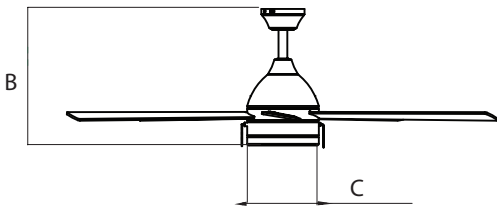

MDX

52" Maddox Ceiling Fan

A

B

C

Accessories:

FNRD012BK – 12" Down Rod Black
FNRD012SN – 12" Down Rod Satin Nickel
FNRD012WH – 12" Down Rod White

FNRD018BK – 18" Down Rod Black
FNRD018SN – 18" Down Rod Satin Nickel
FNRD018WH – 18" Down Rod White

FNRD024BK – 24" Down Rod Black
FNRD024SN – 24" Down Rod Satin Nickel
FNRD024WH – 24" Down Rod White

FNRD036BK – 36" Down Rod Black
FNRD036SN – 36" Down Rod Satin Nickel
FNRD036WH – 36" Down Rod White

FNRD048BK – 48" Down Rod Black
FNRD048SN – 48" Down Rod Satin Nickel
FNRD048WH – 48" Down Rod White

FNRD060BK – 60" Down Rod Black
FNRD060SN – 60" Down Rod Satin Nickel
FNRD060WH – 60" Down Rod White

FNRD072BK – 72" Down Rod Black
FNRD072SN – 72" Down Rod Satin Nickel
FNRD072WH – 72" Down Rod White

FN-ACSWWH - AC Wall Switch

	A	B	C
MDX	52"	16"	8"

Fan Blade Finish:

Black/
Dark Walnut

(Standard
with Black
finish)

Silver/
Walnut

(Standard
with Satin
Nickel finish)

White/
Light Oak

(Standard
with White
finish)

WARRANTY

Light Source: 5-year limited warranty. Motor: Limited Lifetime Warranty.
Non-Electrical 1 Year Limited Warranty.