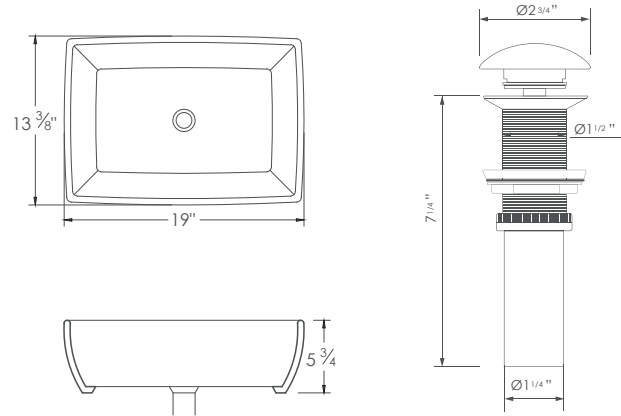

# CONTEMPO P-220D

VESSEL SINK RECTANGULAR TOPMOUNT BATHROOM SINK  
WHITHE POP-UP DRAIN WITHOUT OVERFLOW

### DIMENSIONS

EXTERNAL: 19" x 13 3/8" x 5 3/4"

### PRODUCT DIMENSIONS

Overall Dimensions	19" x 13 3/8" x 5 3/4"
Internal Dimensions	-
Drain Opening Size	1 3/4"