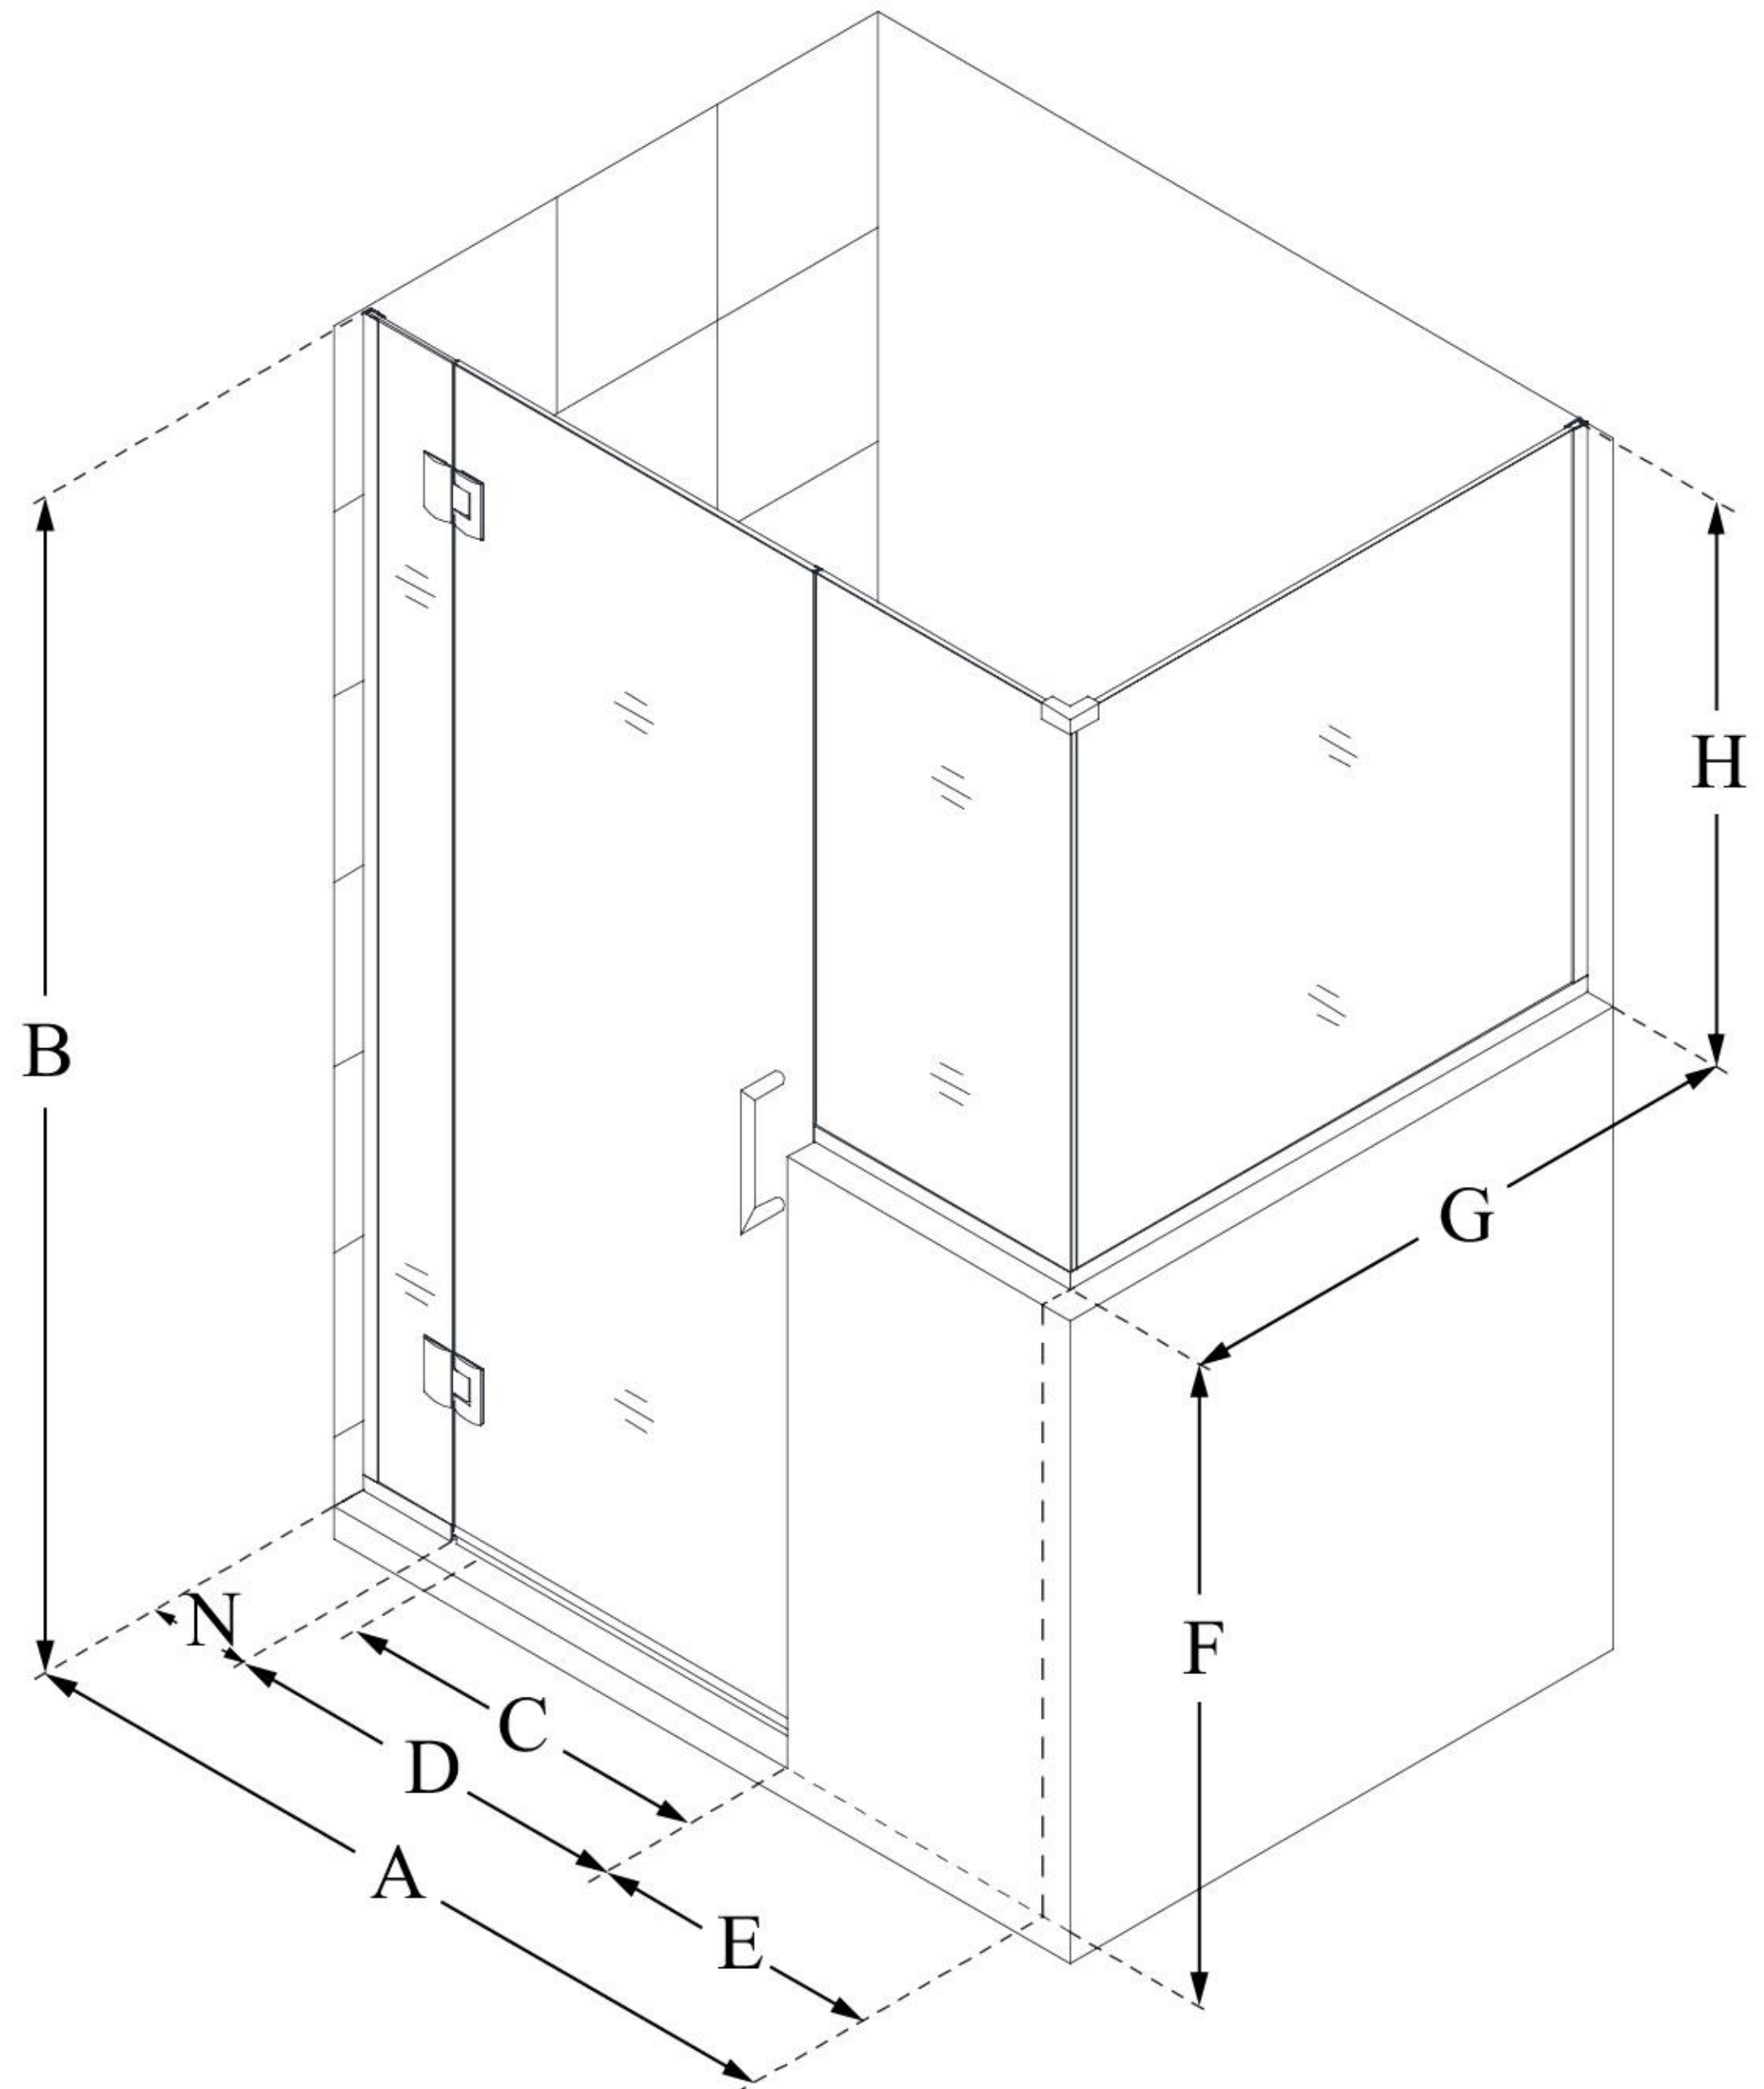

## UNIDOOR-X

DreamLine Unidoor-X 59 in. W x 36 3/8 in. D x 72 in. H Frameless Hinged Shower Enclosure, Clear Glass

SWING DOOR

### CONFIGURATION DIMENSIONS:

**A: 59 in.**

MODEL WIDTH

**B: 72 in.**

MODEL HEIGHT

**C: 22 in.**

ACCESS WIDTH

**D: 23 in.**

DOOR WIDTH

**E: 30 in.**

INLINE BUTTRESS PANEL WIDTH

**F: 38 in.**

BUTTRESS WALL HEIGHT

**G: 36 3/8 in.**

RETURN PANEL WIDTH

**H: 34 in.**

BUTTRESS GLASS HEIGHT

**N: 6 in.**

HINGE PANEL WIDTH

DreamLine reserves the right to update or modify the hardware or materials pictured without prior notice for the purpose of product improvement and customer satisfaction.