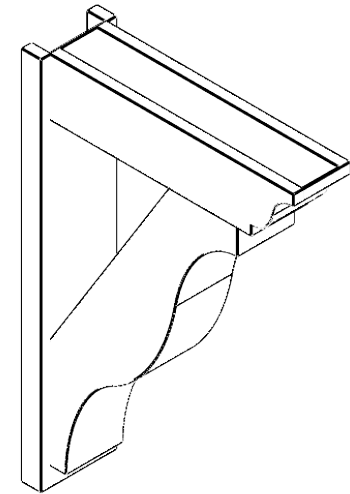

ITEM NUMBER: OUTUROC060X080X28000X40000X060X020X060FST04RCPR

6"W TOP X 8"W BACK X 28"D X 40"H X 6"T TOP X 2"T BACK TIMBERTHANE ROUGH CEDAR FUNSTON FAUX WOOD OPEN OUTLOOKER, TRADITIONAL TOP AND BLOCK BACK, 6"W CLOSED BRACE, PRIMED TAN

SIDE PROFILE

FRONT PROFILE

ISOMETRIC

GENERATED DATE : 07/06/2023

EKENA MILLWORK
2300 WEST MAIN ST.
CLARKSVILLE, TX 75426
TOLL FREE: 866-607-0453
WWW.EKENAMILLWORK.COM

NOTES

1. INSTALLATION TO BE COMPLETED IN ACCORDANCE WITH MANUFACTURER'S SPECIFICATIONS.
2. DRAWING MAY NOT BE TO SCALE
3. THIS DRAWING IS INTENDED FOR DESIGN AND PLANNING PURPOSES ONLY.
4. ALL INFORMATION CONTAINED HEREIN WAS CURRENT AT THE TIME OF DEVELOPMENT BUT MUST BE REVIEWED AND APPROVED BY THE PRODUCT MANUFACTURER TO BE CONSIDERED ACCURATE.
5. TIMBERTHANE ARCHITECTURAL PRODUCTS ARE MADE FROM HIGH DENSITY URETHANE AND COME FACTORY PRIMED