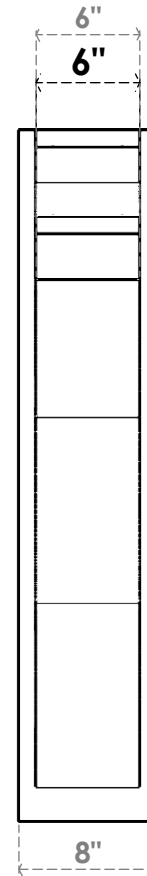

ITEM NUMBER: OUTUROC060X080X28000X40000X060X020X060FST04RCPR

6"W TOP X 8"W BACK X 28"D X 40"H X 6"T TOP X 2"T BACK TIMBERTHANE ROUGH CEDAR FUNSTON FAUX WOOD OPEN OUTLOOKER, TRADITIONAL TOP AND BLOCK BACK, 6"W CLOSED BRACE, PRIMED TAN

SIDE PROFILE

FRONT PROFILE

ISOMETRIC

GENERATED DATE : 07/06/2023

EKENA MILLWORK
2300 WEST MAIN ST.
CLARKSVILLE, TX 75426
TOLL FREE: 866-607-0453
WWW.EKENAMILLWORK.COM

NOTES

1. INSTALLATION TO BE COMPLETED IN ACCORDANCE WITH MANUFACTURER'S SPECIFICATIONS.
2. DRAWING MAY NOT BE TO SCALE
3. THIS DRAWING IS INTENDED FOR DESIGN AND PLANNING PURPOSES ONLY.
4. ALL INFORMATION CONTAINED HEREIN WAS CURRENT AT THE TIME OF DEVELOPMENT BUT MUST BE REVIEWED AND APPROVED BY THE PRODUCT MANUFACTURER TO BE CONSIDERED ACCURATE.
5. TIMBERTHANE ARCHITECTURAL PRODUCTS ARE MADE FROM HIGH DENSITY URETHANE AND COME FACTORY PRIMED