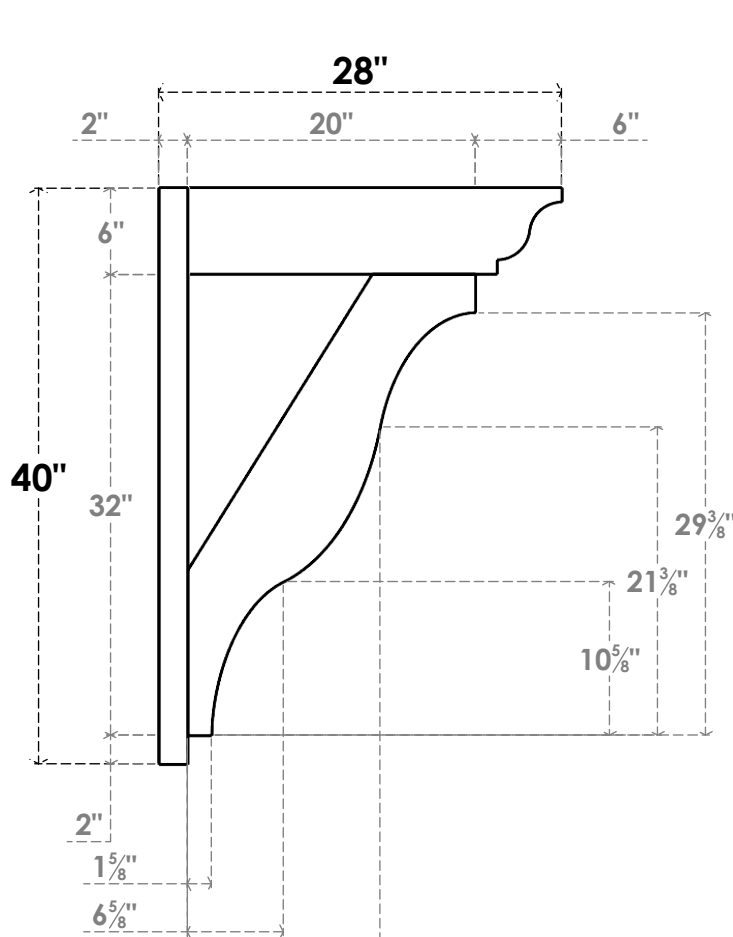

ITEM NUMBER: OUTUROC060X080X28000X40000X060X020X060FST04RCPR

6"W TOP X 8"W BACK X 28"D X 40"H X 6"T TOP X 2"T BACK TIMBERTHANE ROUGH CEDAR FUNSTON FAUX WOOD OPEN OUTLOOKER, TRADITIONAL TOP AND BLOCK BACK, 6"W CLOSED BRACE, PRIMED TAN

SIDE PROFILE

FRONT PROFILE

ISOMETRIC

GENERATED DATE : 07/06/2023

EKENA MILLWORK
2300 WEST MAIN ST.
CLARKSVILLE, TX 75426
TOLL FREE: 866-607-0453
WWW.EKENAMILLWORK.COM

NOTES

1. INSTALLATION TO BE COMPLETED IN ACCORDANCE WITH MANUFACTURER'S SPECIFICATIONS.
2. DRAWING MAY NOT BE TO SCALE
3. THIS DRAWING IS INTENDED FOR DESIGN AND PLANNING PURPOSES ONLY.
4. ALL INFORMATION CONTAINED HEREIN WAS CURRENT AT THE TIME OF DEVELOPMENT BUT MUST BE REVIEWED AND APPROVED BY THE PRODUCT MANUFACTURER TO BE CONSIDERED ACCURATE.
5. TIMBERTHANE ARCHITECTURAL PRODUCTS ARE MADE FROM HIGH DENSITY URETHANE AND COME FACTORY PRIMED