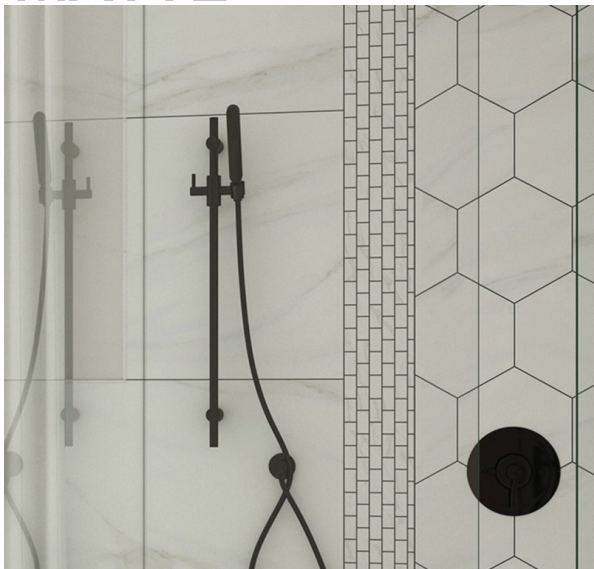

#5962173

CARARRA CHARM 11-IN X 11-IN MATTE

Colors

5962187

5962180

5962183

Sizes

11"x11"

10"x12"

12"x24"

24"x48"

Timeless designs that can last forever and add personality and flair to any tile project

Specifications

Piece Size: 10.63-in x 11.61-in

Coverage/Pc: 0.857 sqft/pc

Coverage/Box: 0.857 sqft/pc