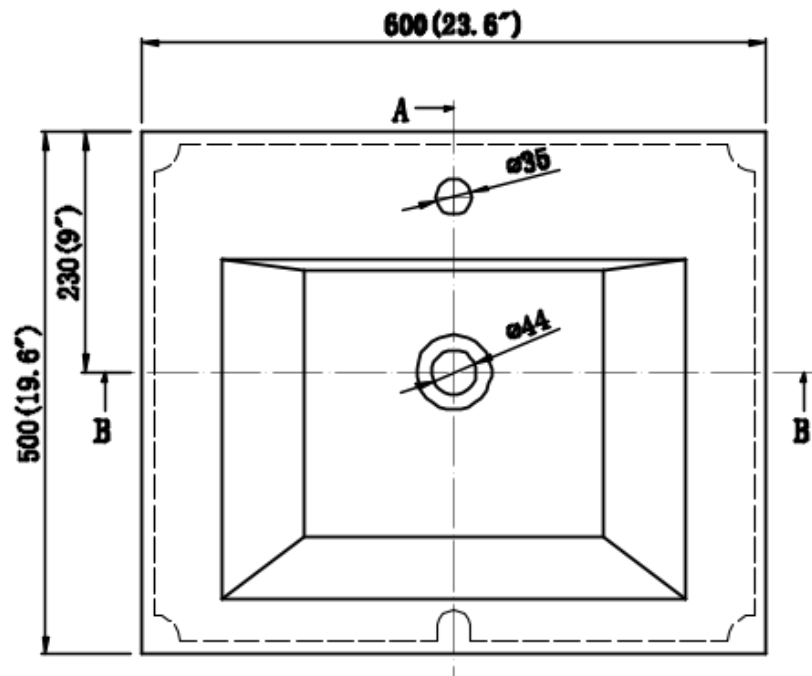

Kingdee-24+24 Vanity Base

SECTION B-B

SECTION A-A

Kingdee-24+24+24 MOB Sink Top x2