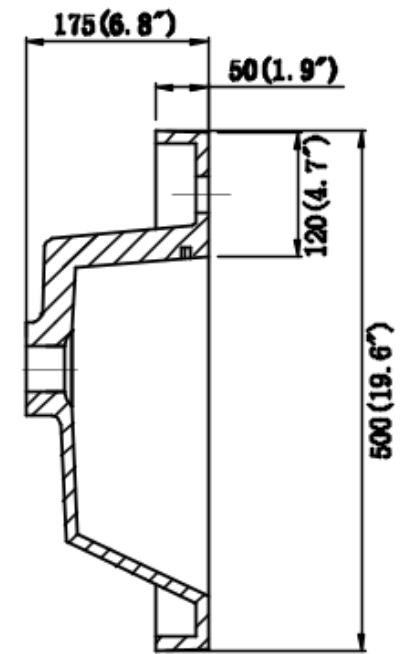

Kingdee-24+24 Vanity Base

SECTION B-B

SECTION A-A

Kingdee-24+24+24 MOB Sink Top x2