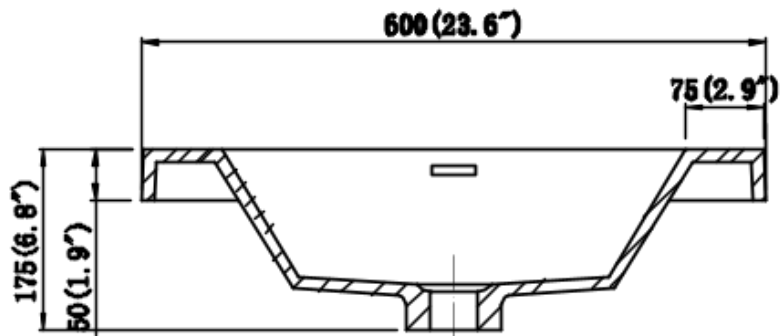

Kingdee-24+24 Vanity Base

SECTION B-B

SECTION A-A

Kingdee-24+24+24 MOB Sink Top x2