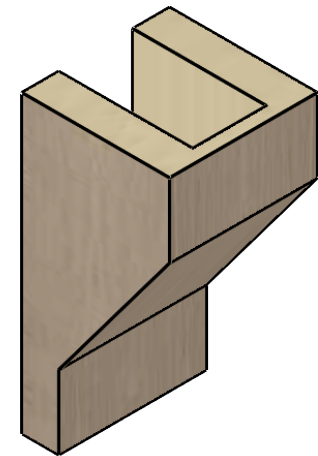

ITEM NUMBER: CORU04X04X08CLERCPR

4"W X 4"D X 8"H SERIES 2 WIDE CLEMMONS ROUGH CEDAR TIMBERTHANE
FAUX WOOD CORBEL, PRIMED

SIDE PROFILE

FRONT PROFILE

ISOMETRIC

EKENA MILLWORK
2300 WEST MAIN ST.
CLARKSVILLE, TX 75426
TOLL FREE: 866-607-0453
WWW.EKENAMILLWORK.COM

NOTES

1. INSTALLATION TO BE COMPLETED IN ACCORDANCE WITH MANUFACTURER'S SPECIFICATIONS.
2. DRAWING MAY NOT BE TO SCALE
3. THIS DRAWING IS INTENDED FOR DESIGN AND PLANNING PURPOSES ONLY.
4. ALL INFORMATION CONTAINED HEREIN WAS CURRENT AT THE TIME OF DEVELOPMENT BUT MUST BE REVIEWED AND APPROVED BY THE PRODUCT MANUFACTURER TO BE CONSIDERED ACCURATE.
5. TIMBERTHANE ARCHITECTURAL PRODUCTS ARE MADE FROM HIGH DENSITY URETHANE AND COME FACTORY PRIMED