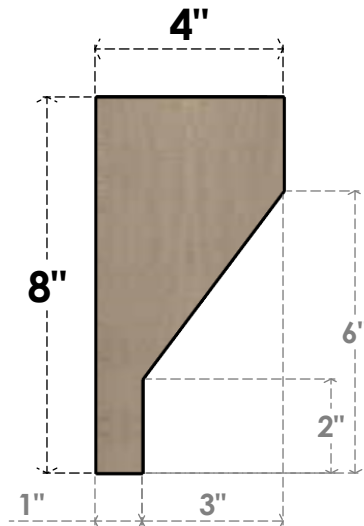

ITEM NUMBER: CORU04X04X08CLERCPR

4"W X 4"D X 8"H SERIES 2 WIDE CLEMMONS ROUGH CEDAR TIMBERTHANE
FAUX WOOD CORBEL, PRIMED

SIDE PROFILE

FRONT PROFILE

ISOMETRIC

EKENA MILLWORK
2300 WEST MAIN ST.
CLARKSVILLE, TX 75426
TOLL FREE: 866-607-0453
WWW.EKENAMILLWORK.COM

NOTES

1. INSTALLATION TO BE COMPLETED IN ACCORDANCE WITH MANUFACTURER'S SPECIFICATIONS.
2. DRAWING MAY NOT BE TO SCALE
3. THIS DRAWING IS INTENDED FOR DESIGN AND PLANNING PURPOSES ONLY.
4. ALL INFORMATION CONTAINED HEREIN WAS CURRENT AT THE TIME OF DEVELOPMENT BUT MUST BE REVIEWED AND APPROVED BY THE PRODUCT MANUFACTURER TO BE CONSIDERED ACCURATE.
5. TIMBERTHANE ARCHITECTURAL PRODUCTS ARE MADE FROM HIGH DENSITY URETHANE AND COME FACTORY PRIMED