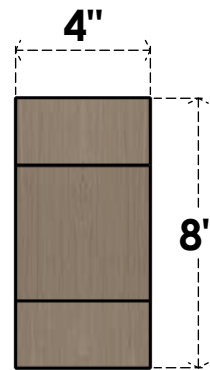

ITEM NUMBER: CORU04X04X08CLERCPR

4"W X 4"D X 8"H SERIES 2 WIDE CLEMMONS ROUGH CEDAR TIMBERTHANE
FAUX WOOD CORBEL, PRIMED

SIDE PROFILE

FRONT PROFILE

ISOMETRIC

EKENA MILLWORK
2300 WEST MAIN ST.
CLARKSVILLE, TX 75426
TOLL FREE: 866-607-0453
WWW.EKENAMILLWORK.COM