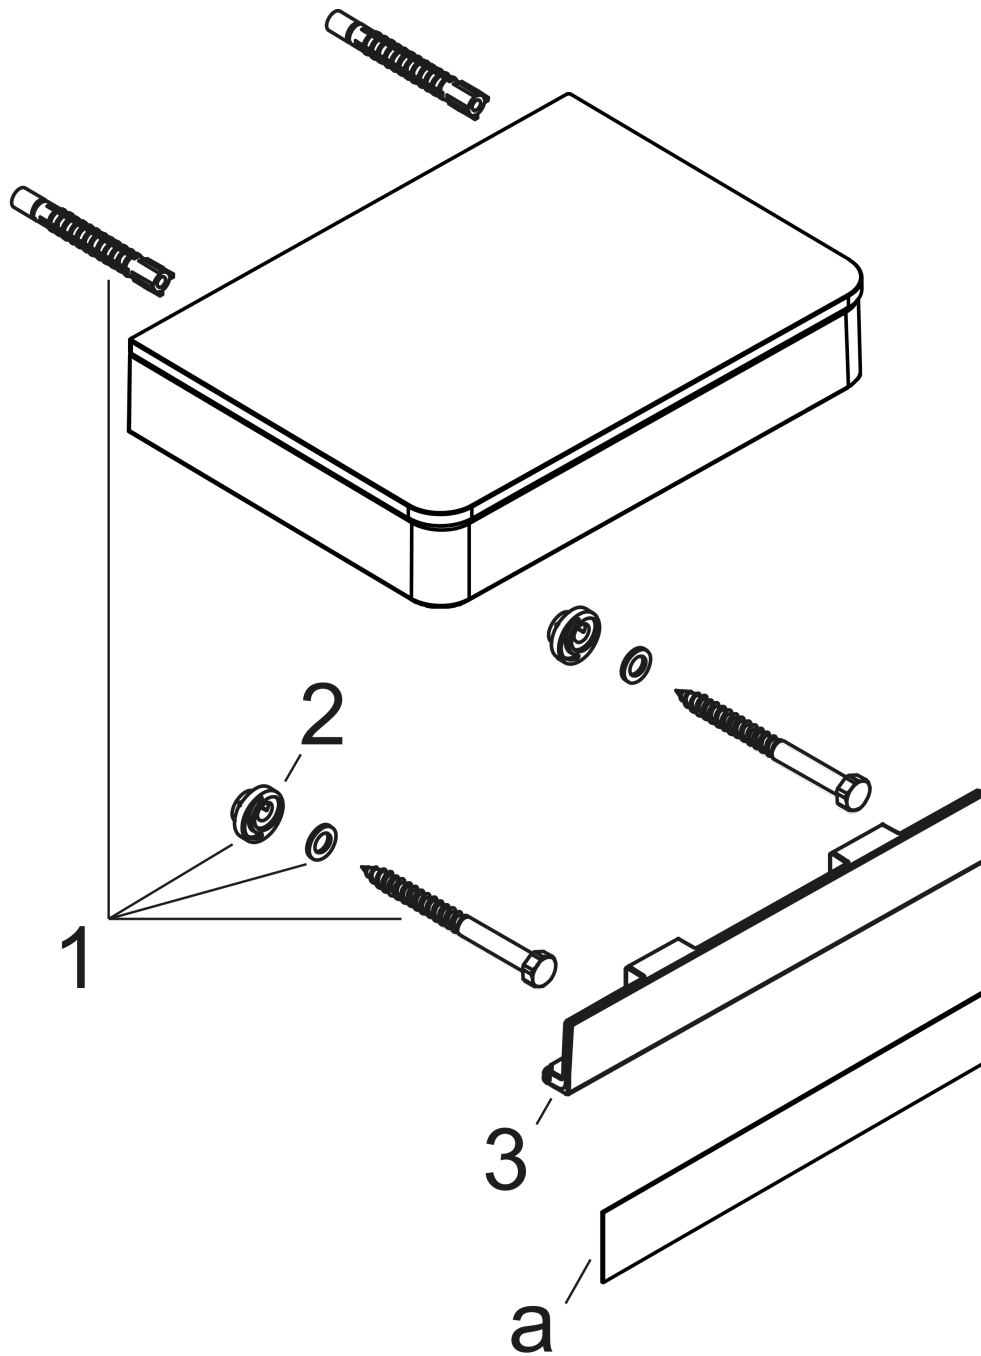

AXOR Universal Accessories
AXOR Universal Shelf, Short

Finishes : **chrome** Part no. : **42840000**

Description

Features

- Suitable for installation inside shower compartment
- Wall-mounted
- Adaptor set #42870000 must be used when installing on a rail
- Mounting possible with toilet paper roll holder #42836000 (adaptor #42870000 necessary)

Item details

List Price \$ 205.00

Compliance

Product image

Scale drawing

AXOR Universal Accessories
AXOR Universal Shelf, Short
Finishes : **chrome** Part no. : **42840000**

Exploded drawing

Year of production: >06/17

AXOR Universal Accessories
AXOR Universal Shelf, Short
Finishes : **chrome** Part no. : **42840000**

Spare parts list

Year of production: >06/17

Pos.	Description	Part no.	Price	PU
1	mounting set	92841000	-	1
2	excentric socket	97604000	-	1
3	cover	92427000	-	1