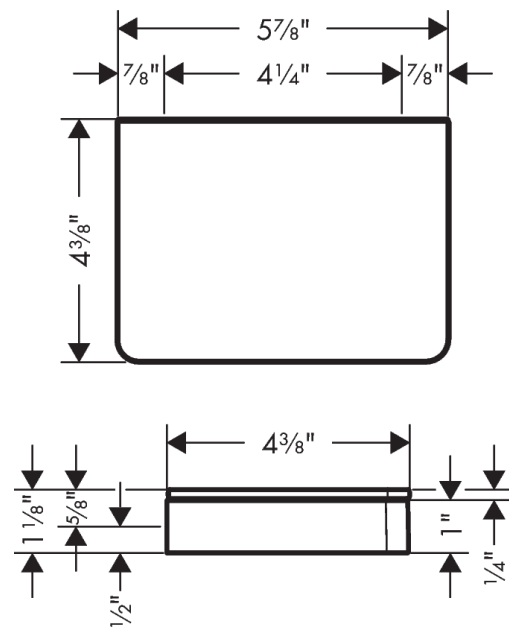

AXOR Universal Accessories
AXOR Universal Shelf, Short

Finishes : **chrome** Part no. : **42840000**

Description

Features

- Suitable for installation inside shower compartment
- Wall-mounted
- Adaptor set #42870000 must be used when installing on a rail
- Mounting possible with toilet paper roll holder #42836000 (adaptor #42870000 necessary)

Item details

List Price \$ 205.00

Compliance

Product image

Scale drawing

AXOR Universal Accessories
AXOR Universal Shelf, Short
Finishes : **chrome** Part no. : **42840000**

Exploded drawing

Year of production: >06/17