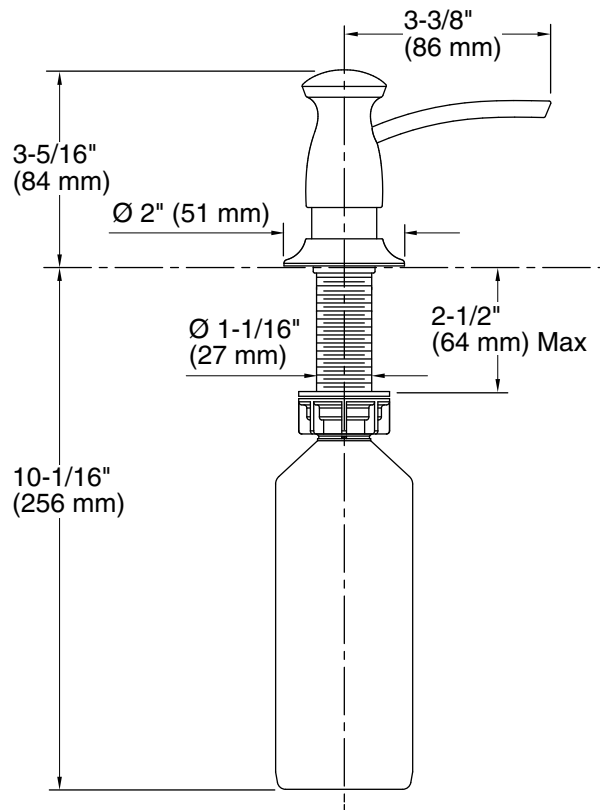

Features

- Holds up to 16 ounces of soap or lotion; refillable from top
- May be installed in predrilled sink holes or surfaces up to 2" thick
- Clamshell packed
- Coordinates with transitional-style faucets

Technical Information

All product dimensions are nominal.

Material: Brass

Notes

Install this product according to the installation instructions.