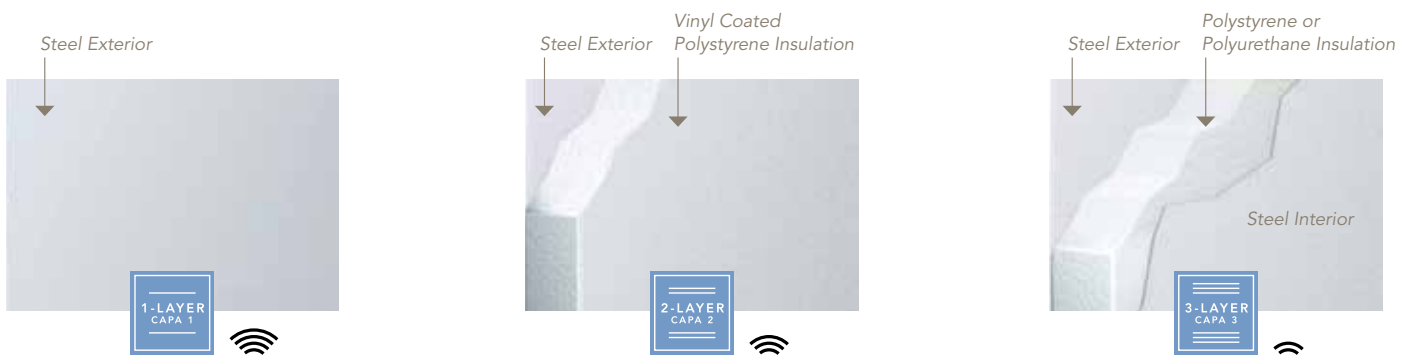

CONSTRUCTION OPTIONS

More energy efficiency and sound control.

With 1-, 2- or 3-layer construction options, you can select a Pella® garage door with your desired level of energy efficiency and quiet operation. Choose a Pella garage door with SafeShield construction to help protect your loved ones from injuries.

Construction Layers

The more layers of construction and the thicker the door, the better the Pella garage door can help maintain the temperature in your garage and lower the door operating noise level. This is especially important if the garage is attached to your home or used as living space.

INCREASED ENERGY EFFICIENCY & QUIET OPERATION

Available on: **PELLA®** **THERMASTAR BY PELLA®**