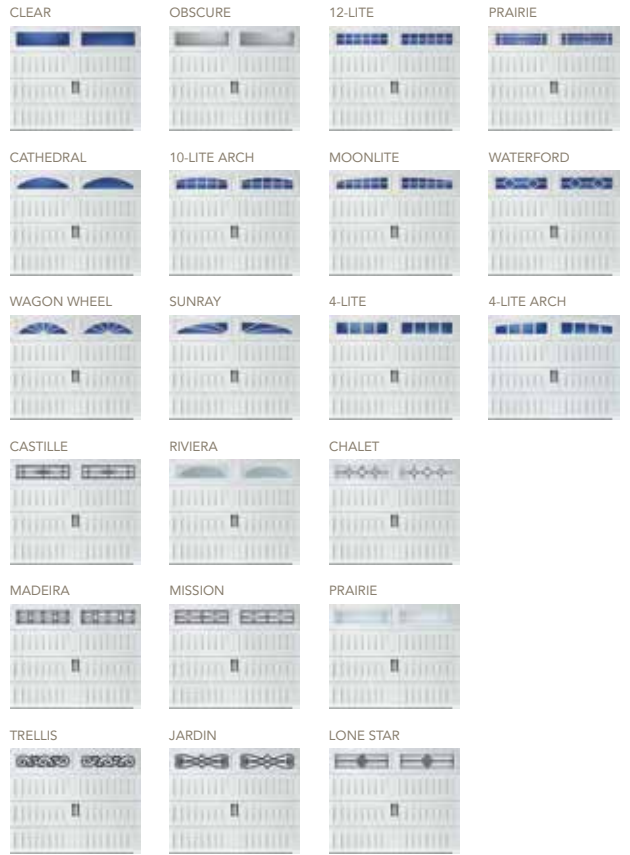

# Danbury·Onslow CARRIAGE HOUSE

Enhance curb appeal with a price range you'll love.

Our most popular Steel Carriage House designs are available in two models that feature the industry-standard four-section tall functionality. Added benefits of each collection include exceptional energy efficiency and great overall value. Each model looks great and performs beautifully.

Danbury with Recessed design in Sandtone, 4-Light windows and Alpine handles.

Onslow with Long Bead Board design in True White, Moonlite windows and Blue Ridge hardware.

# Danbury·Onslow CARRIAGE HOUSE

BEAD BOARD

LONG BEAD BOARD