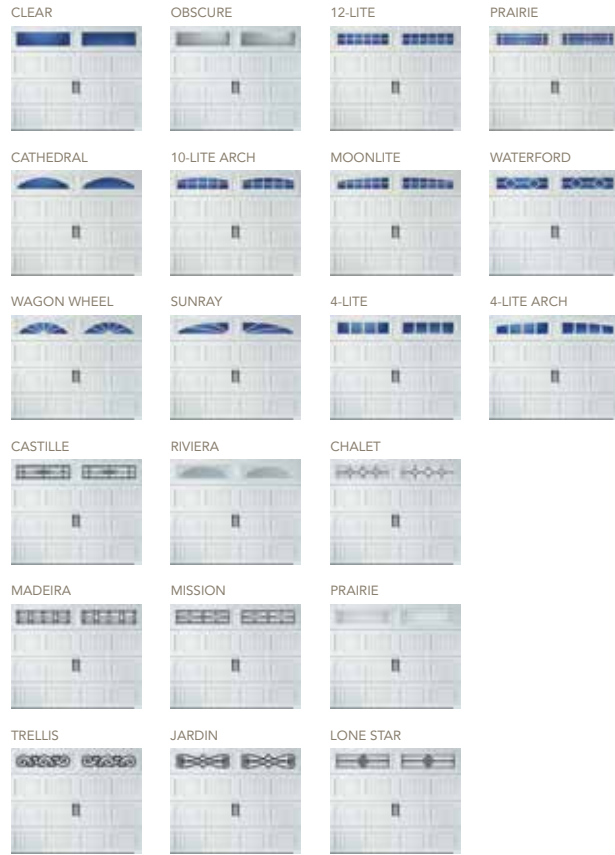

Danbury with Recessed design in Sandtone, 4-Light windows and Alpine handles.

Onslow with Long Bead Board design in True White, Moonlite windows and Blue Ridge hardware.

# Danbury·Onslow CARRIAGE HOUSE

BEAD BOARD

LONG BEAD BOARD