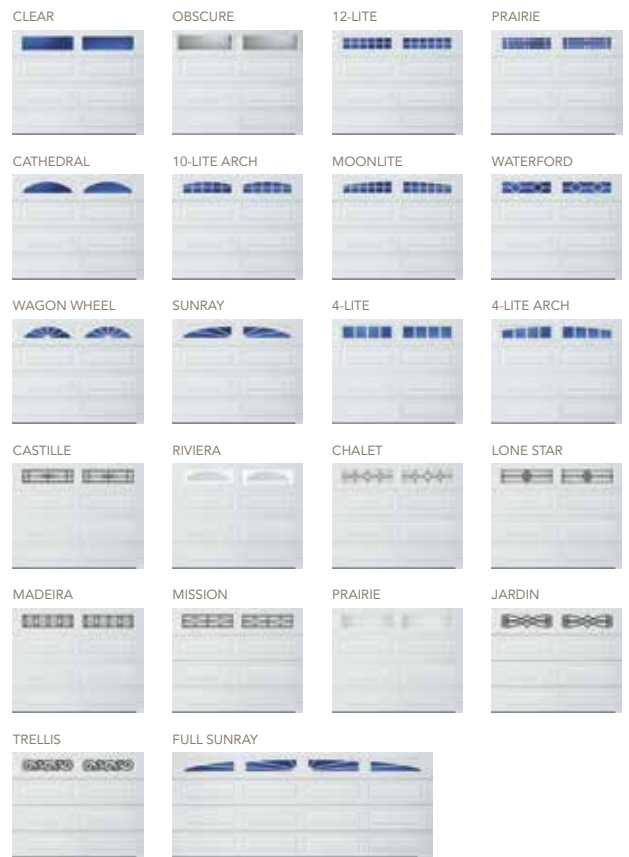

Otteson with Short Panel design in True White and 12-Lite windows.

# Otteson·Hillsboro·Sutherland TRADITIONAL

SHORT PANEL

LONG PANEL

## SHORT PANEL WINDOW OPTIONS

## COLORS

<sup>1</sup> Not available in Hillsboro.  
<sup>2</sup> Only available in Otteson 3-layer construction.  
<sup>3</sup> Not available in Otteson  
<sup>4</sup> Only available in Sutherland 3-Layer construction.  
 \* Price Upcharge Applies