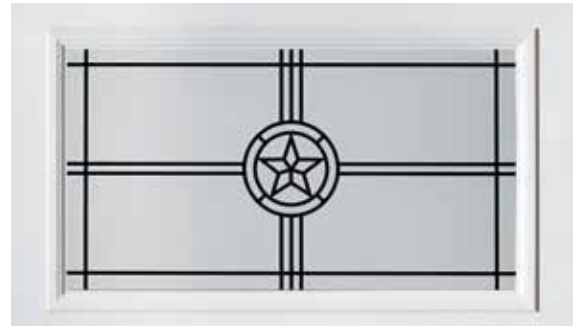

DECORATIVE WINDOW OPTIONS

Enhance your door with light.

Decorative windows dress up your Pella® garage door. Choose the window design that fits your style and complements your home's exterior.

Decorative Windows

Our decorative glass offers unique designs to enhance the beauty of your home. Enjoy minimal visibility into the garage with obscure glass. Tempered with a baked-on ceramic design, our decorative window designs resist yellowing, fading and peeling.

Available on: PELLA® THERMASTAR BY PELLA®

Decorative Grilles

Our most affordable decorative window options offer popular patterns to complement other architectural elements of your home. All Pella decorative grilles are UV fade resistant with a realistic-looking embossed woodgrain finish.

Available on: PELLA® THERMASTAR BY PELLA®