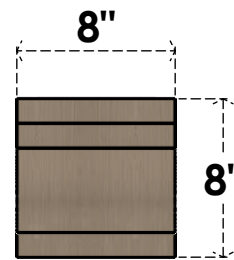

ITEM NUMBER: CORU08X16X08MEDRCPR

8"W X 16"D X 8"H SERIES 3 WIDE MEDITERRANEAN ROUGH CEDAR
TIMBERTHANE FAUX WOOD CORBEL, PRIMED

SIDE PROFILE

FRONT PROFILE

ISOMETRIC

EKENA MILLWORK
2300 WEST MAIN ST.
CLARKSVILLE, TX 75426
TOLL FREE: 866-607-0453
WWW.EKENAMILLWORK.COM

NOTES

1. INSTALLATION TO BE COMPLETED IN ACCORDANCE WITH MANUFACTURER'S SPECIFICATIONS.
2. DRAWING MAY NOT BE TO SCALE
3. THIS DRAWING IS INTENDED FOR DESIGN AND PLANNING PURPOSES ONLY.
4. ALL INFORMATION CONTAINED HEREIN WAS CURRENT AT THE TIME OF DEVELOPMENT BUT MUST BE REVIEWED AND APPROVED BY THE PRODUCT MANUFACTURER TO BE CONSIDERED ACCURATE.
5. TIMBERTHANE ARCHITECTURAL PRODUCTS ARE MADE FROM HIGH DENSITY URETHANE AND COME FACTORY PRIMED