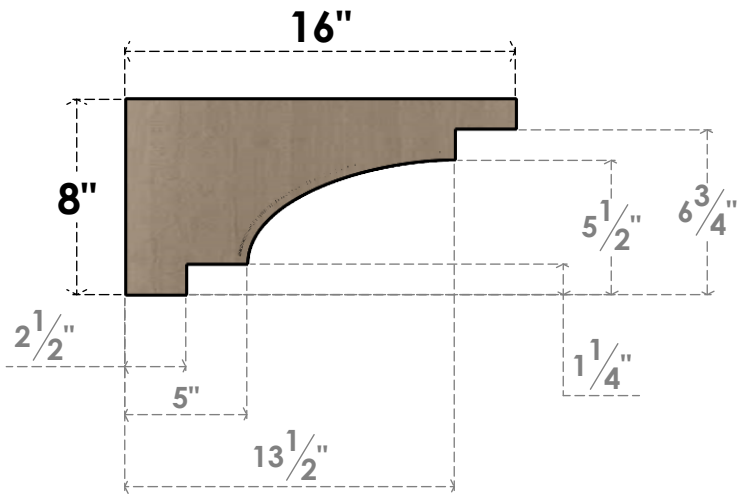

ITEM NUMBER: CORU08X16X08MEDRCPR

8"W X 16"D X 8"H SERIES 3 WIDE MEDITERRANEAN ROUGH CEDAR
TIMBERTHANE FAUX WOOD CORBEL, PRIMED

SIDE PROFILE

FRONT PROFILE

ISOMETRIC

EKENA MILLWORK
2300 WEST MAIN ST.
CLARKSVILLE, TX 75426
TOLL FREE: 866-607-0453
WWW.EKENAMILLWORK.COM

NOTES

1. INSTALLATION TO BE COMPLETED IN ACCORDANCE WITH MANUFACTURER'S SPECIFICATIONS.
2. DRAWING MAY NOT BE TO SCALE
3. THIS DRAWING IS INTENDED FOR DESIGN AND PLANNING PURPOSES ONLY.
4. ALL INFORMATION CONTAINED HEREIN WAS CURRENT AT THE TIME OF DEVELOPMENT BUT MUST BE REVIEWED AND APPROVED BY THE PRODUCT MANUFACTURER TO BE CONSIDERED ACCURATE.
5. TIMBERTHANE ARCHITECTURAL PRODUCTS ARE MADE FROM HIGH DENSITY URETHANE AND COME FACTORY PRIMED