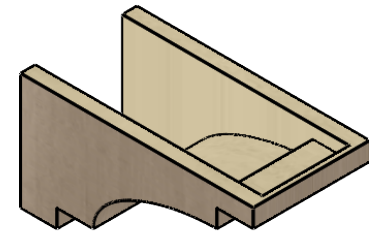

ITEM NUMBER: CORU08X16X08MEDRCPR

8"W X 16"D X 8"H SERIES 3 WIDE MEDITERRANEAN ROUGH CEDAR
TIMBERTHANE FAUX WOOD CORBEL, PRIMED

SIDE PROFILE

FRONT PROFILE

ISOMETRIC

EKENA MILLWORK
2300 WEST MAIN ST.
CLARKSVILLE, TX 75426
TOLL FREE: 866-607-0453
WWW.EKENAMILLWORK.COM