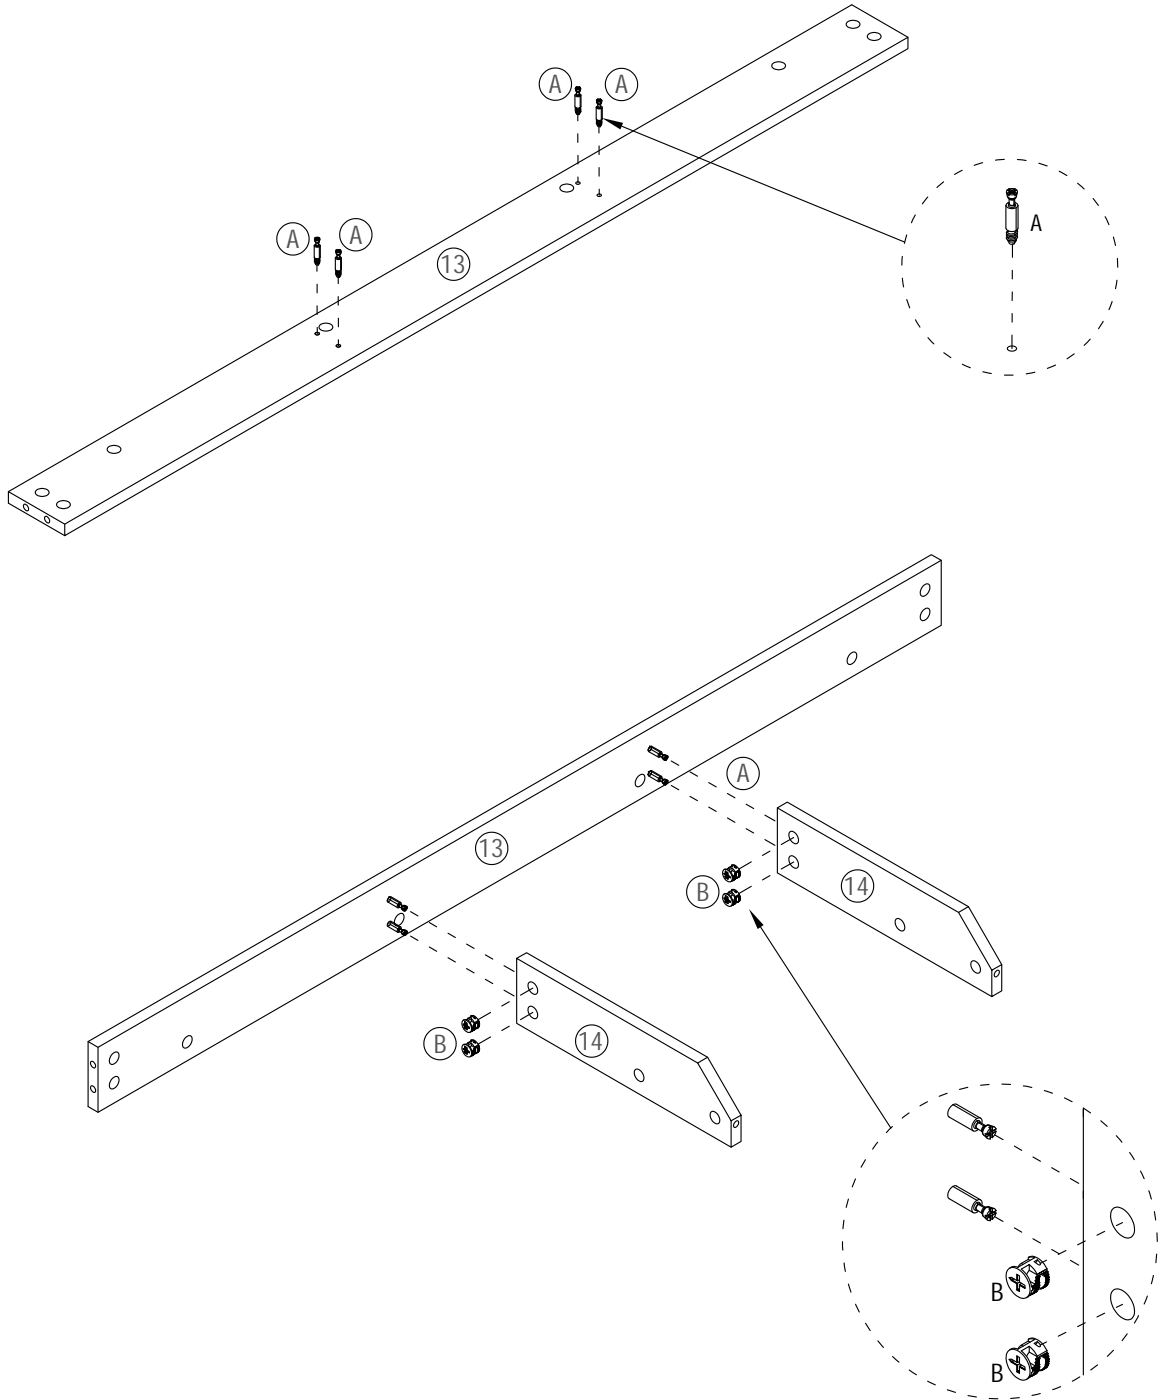

3 Doors Cabinet

Item#YS-004

Assembly Instructions

NOTE: This instruction manual contains **IMPORTANT** safety information.
Please read carefully before assembling the product

List of Parts

List of Hardware

No.	Hardware	Quantity
A		48
B	 Ø15x9MM	48
C		12
D	 Ø8x30MM	12
E		2
F		6
G	 Ø3.5x14MM	28
H		4
I		2
J	 Ø4x22MM	3
K	 Ø3.5x12MM	24
L		4
M		3

List of Hardware

No.	Hardware	Quantity
N		2
O	 Ø3.0x12MM	12

STEP1

A

4 PCS

B

4 PCS

STEP2

A

16 PCS

STEP3

B

12 PCS

STEP4

B		4 PCS	D		2 PCS
I		2 PCS	L		4 PCS

STEP5

G

8 PCS

H

4 PCS