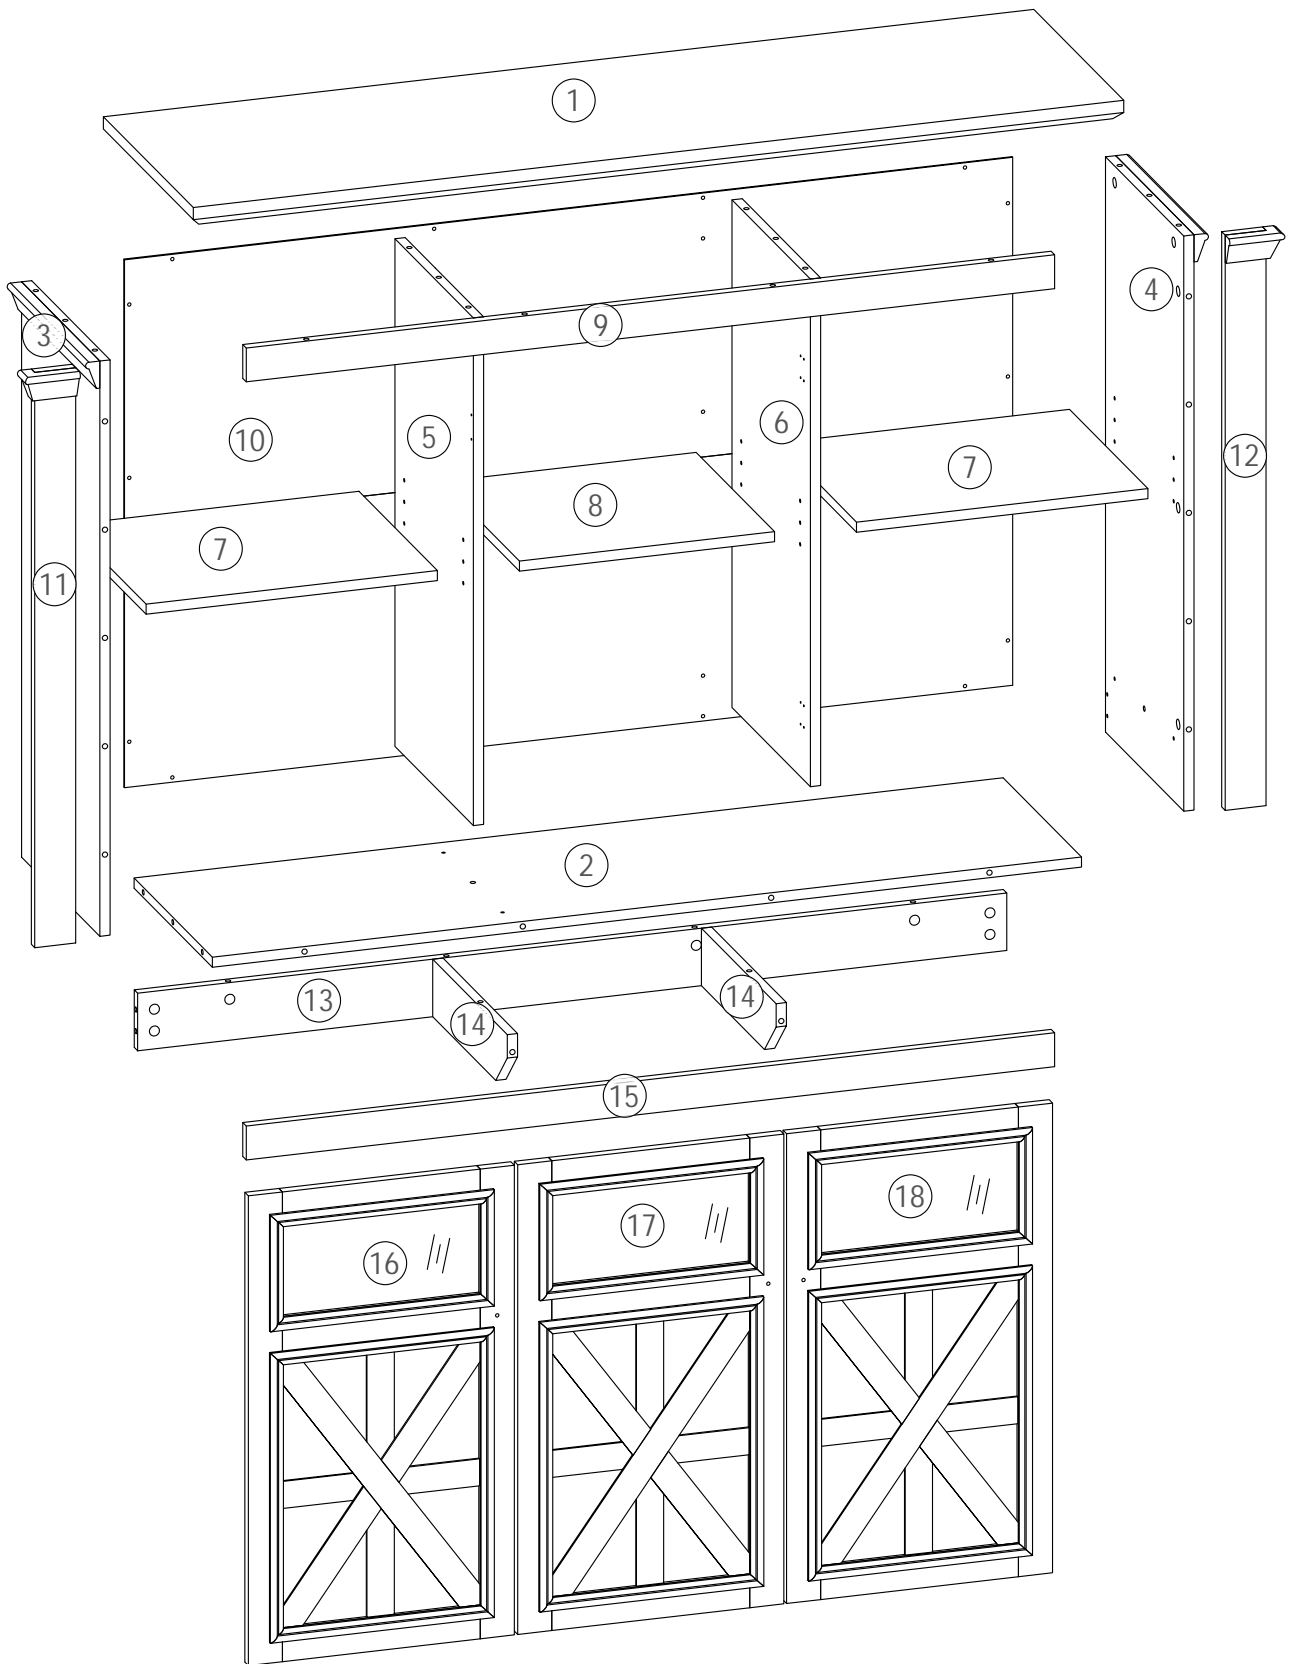

3 Doors Cabinet

Item#YS-004

Assembly Instructions

NOTE: This instruction manual contains **IMPORTANT** safety information.
Please read carefully before assembling the product

List of Parts

List of Hardware

No.	Hardware	Quantity
A		48
B	 Ø15x9MM	48
C		12
D	 Ø8x30MM	12
E		2
F		6
G	 Ø3.5x14MM	28
H		4
I		2
J	 Ø4x22MM	3
K	 Ø3.5x12MM	24
L		4
M		3

List of Hardware

No.	Hardware	Quantity
N		2
O	 Ø3.0x12MM	12

STEP1

A