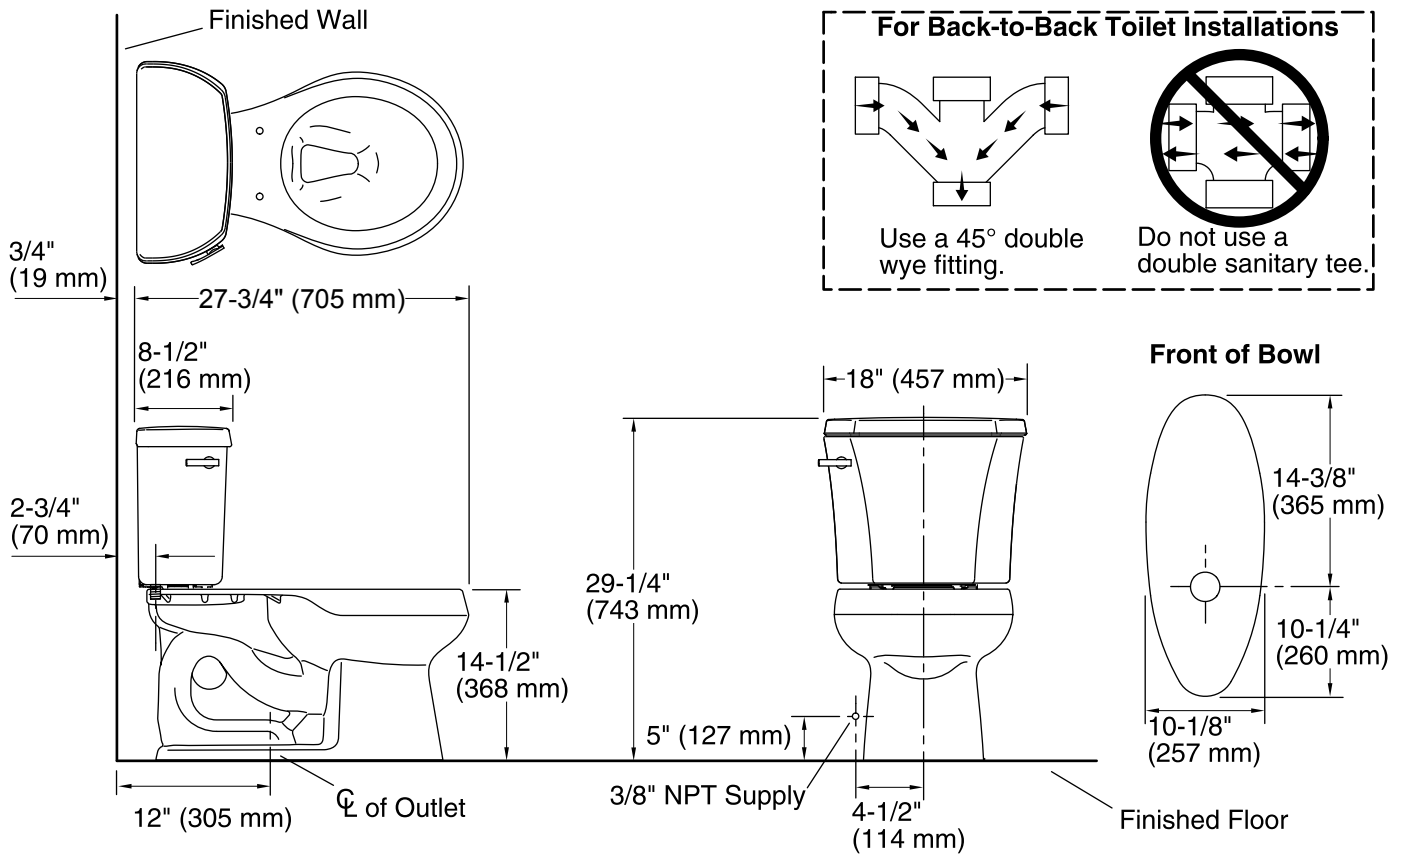

### Features

- Two-piece toilet.
- Round-front bowl offers an ideal solution for smaller baths and powder rooms.
- 1.28 gallons per flush (gpf).
- Standard left-hand trip lever included.
- Insuliner® tank liner minimizes condensation on the tank when exposed to high humidity.
- Tank locks included.
- Combination consists of the K-4467-UT tank and the K-4197 bowl.
- Coordinates with other products in the Wellworth collection.

### Installation

- Standard 12-inch rough-in.
- Three-bolt installation.
- Seat and supply line not included.

## Technical Information

All product dimensions are nominal.

Toilet type:	Two-piece, Floor-mount
Waste Outlet:	Floor
Bowl shape:	Round front
Flush type:	Class Five®
Trap passageway:	2-1/8" (54 mm)
Water Consumption	
Full:	1.28 gpf (4.8 lpf)
Water surface size:	10-1/2" x 7-3/4" (267 mm x 197 mm)
Rim to water surface:	5-1/4" (133 mm)
Rough-in:	12
Seat-mounting holes:	5-1/2" (140 mm)

## Notes

Install this product according to the installation instructions.

For back-to-back toilet installations: Use only a 45° double wye fitting.