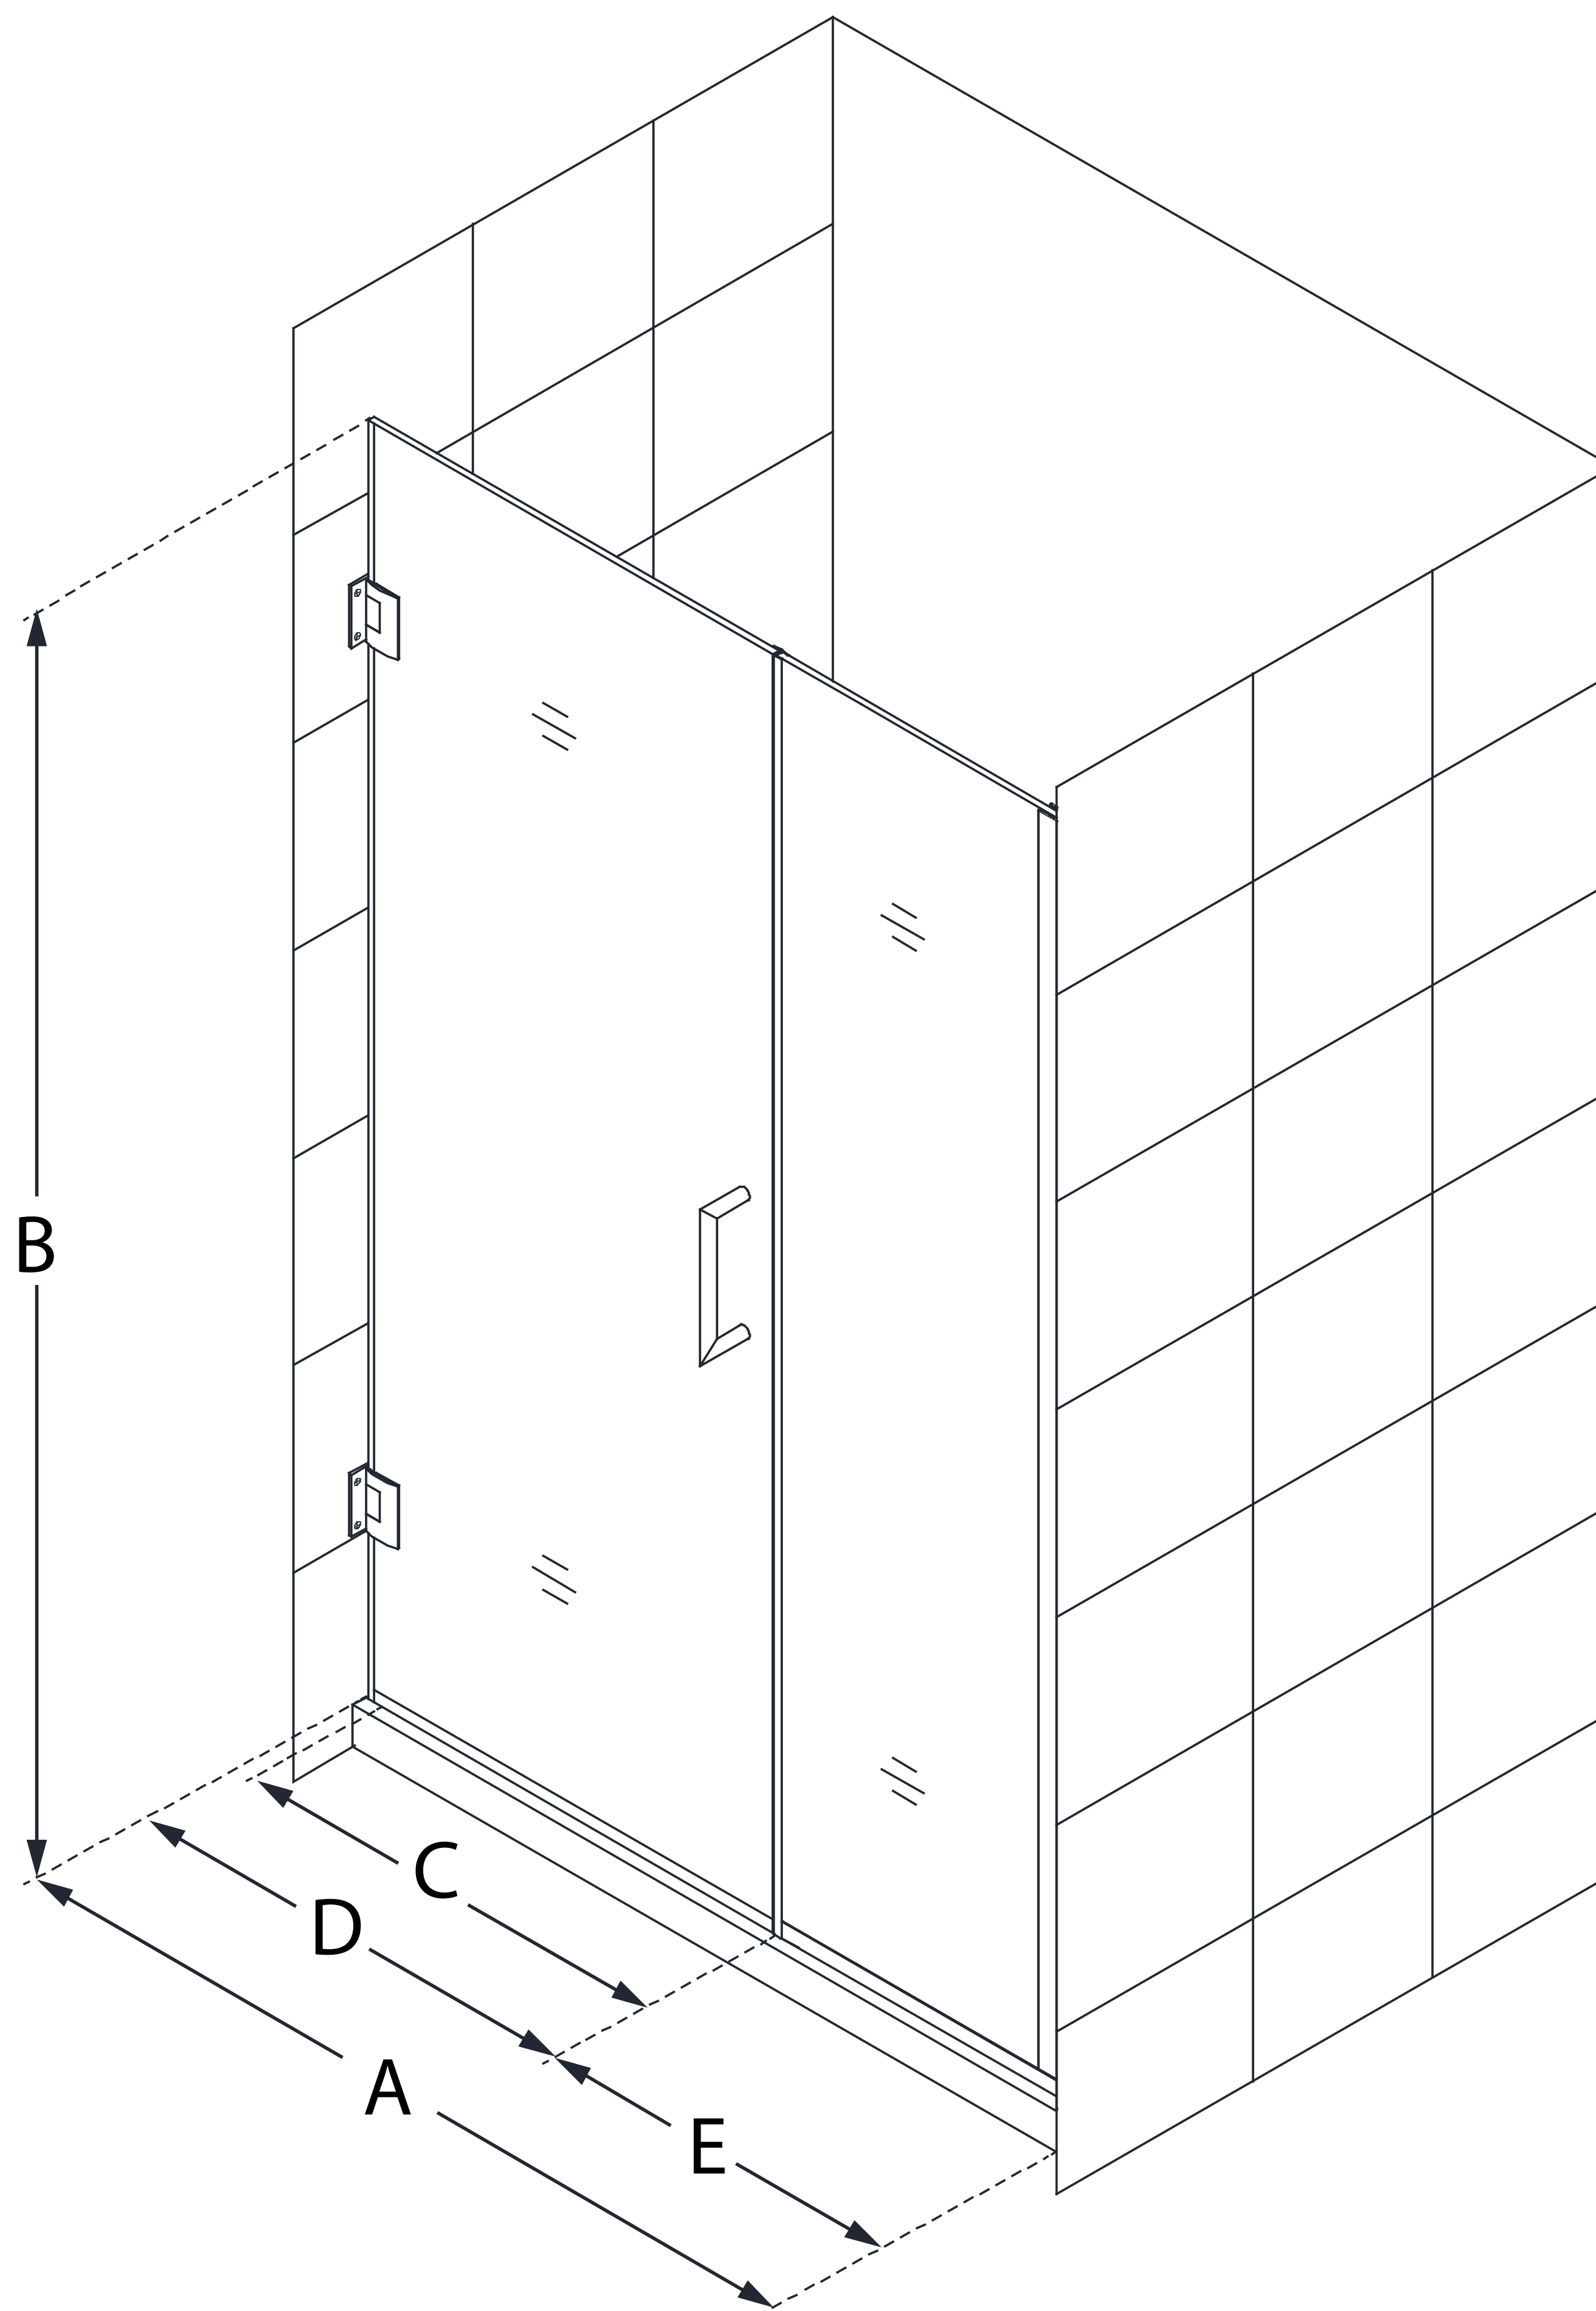

SHDR-245857210

UNIDOOR PLUS

DreamLine Unidoor Plus 58 1/2 - 59
in. W x 72 in. H Frameless Hinged
Shower Door, Clear Glass

SWING DOOR

CONFIGURATION DIMENSIONS:

A: 58 1/2 - 59 in.

MODEL WIDTH

B: 72 in.

MODEL HEIGHT

C: 27 in.

ACCESS WIDTH

D: 28 in.

DOOR WIDTH

E: 30 1/2 in.

INLINE PANEL WIDTH

DreamLine reserves the right to update or modify the hardware or materials pictured without prior notice for the purpose of product improvement and customer satisfaction.