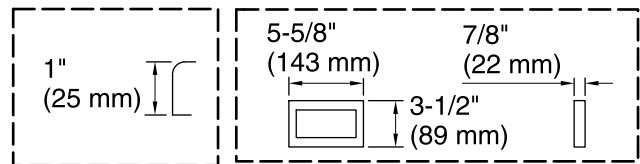

Underscore® Rectangle 5.5' VibrAcoustic® BubbleMassage™ Bath K-1173-GVBCW

No change in measurement if connected with drain illustrated. (K-7272)

Drop-in Rim Detail

User Interface

Amplifier

Control Access
30" (762 mm) W
x 15" (381 mm) H
Min

Technical Information

All product dimensions are nominal.

Installation:	Drop-in, Under-mount
Drain location:	End
Basin area, bottom:	44-1/2" x 26-1/2" (1130 mm x 673 mm)
Basin area, top:	60-1/4" x 30-1/4" (1530 mm x 768 mm)
Weight:	115 lbs (52.2 kg)
Minimum floor load:	64 lbs/ft ² (312.5 kg/m ²)
Water depth:	17-3/4" (451 mm)
Water capacity:	102 gal (386.1 L)
Cutout:	Drop-in, 65" x 35" (1651 mm x 889 mm)
Electrical component rating:	Blower: 120 V, 10 A, 60 Hz Amplifier: 120 V, 1.1 A, 50/60 Hz Heated Surface: 120 V, 0.5 A, 60 Hz, 65 W