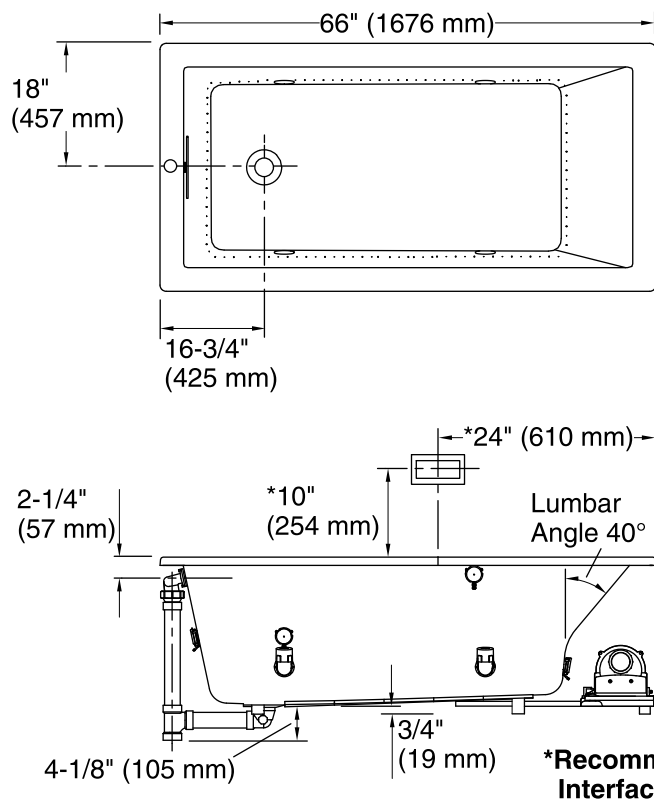

Underscore® Rectangle 5.5' VibrAcoustic® BubbleMassage™ Bath K-1173-GVBCW

No change in measurement if connected with drain illustrated. (K-7272)

Drop-in Rim Detail

User Interface

Amplifier

Control Access
30" (762 mm) W
x 15" (381 mm) H
Min

Technical Information

All product dimensions are nominal.

Installation:	Drop-in, Under-mount
Drain location:	End
Basin area, bottom:	44-1/2" x 26-1/2" (1130 mm x 673 mm)
Basin area, top:	60-1/4" x 30-1/4" (1530 mm x 768 mm)
Weight:	115 lbs (52.2 kg)
Minimum floor load:	64 lbs/ft ² (312.5 kg/m ²)
Water depth:	17-3/4" (451 mm)
Water capacity:	102 gal (386.1 L)
Cutout:	Drop-in, 65" x 35" (1651 mm x 889 mm)
Electrical component rating:	Blower: 120 V, 10 A, 60 Hz Amplifier: 120 V, 1.1 A, 50/60 Hz Heated Surface: 120 V, 0.5 A, 60 Hz, 65 W

Notes

Measure your actual product for rough-in details. Install this product according to the installation instructions.

The hot water supply should be 70% of the capacity of the bath or greater. Installations will vary.