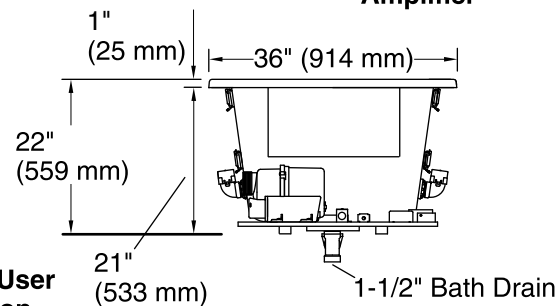

Underscore® Rectangle 5.5' VibrAcoustic® BubbleMassage™ Bath K-1173-GVBCW

No change in measurement if connected with drain illustrated. (K-7272)

Drop-in Rim Detail

User Interface

Amplifier

Control Access
30" (762 mm) W
x 15" (381 mm) H
Min

Technical Information

All product dimensions are nominal.

Installation:	Drop-in, Under-mount
Drain location:	End
Basin area, bottom:	44-1/2" x 26-1/2" (1130 mm x 673 mm)
Basin area, top:	60-1/4" x 30-1/4" (1530 mm x 768 mm)
Weight:	115 lbs (52.2 kg)
Minimum floor load:	64 lbs/ft ² (312.5 kg/m ²)
Water depth:	17-3/4" (451 mm)
Water capacity:	102 gal (386.1 L)
Cutout:	Drop-in, 65" x 35" (1651 mm x 889 mm)
Electrical component rating:	Blower: 120 V, 10 A, 60 Hz Amplifier: 120 V, 1.1 A, 50/60 Hz Heated Surface: 120 V, 0.5 A, 60 Hz, 65 W