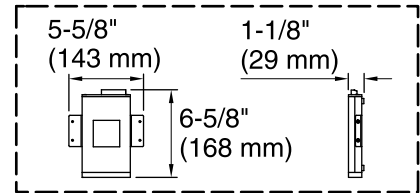

Underscore® Rectangle 5.5' VibrAcoustic® BubbleMassage™ Bath K-1173-GVBCW

No change in measurement if connected with drain illustrated. (K-7272)

Drop-in Rim Detail

User Interface

Amplifier

Control Access
30" (762 mm) W
x 15" (381 mm) H
Min

Technical Information

All product dimensions are nominal.

Installation:	Drop-in, Under-mount
Drain location:	End
Basin area, bottom:	44-1/2" x 26-1/2" (1130 mm x 673 mm)
Basin area, top:	60-1/4" x 30-1/4" (1530 mm x 768 mm)
Weight:	115 lbs (52.2 kg)
Minimum floor load:	64 lbs/ft ² (312.5 kg/m ²)
Water depth:	17-3/4" (451 mm)
Water capacity:	102 gal (386.1 L)
Cutout:	Drop-in, 65" x 35" (1651 mm x 889 mm)
Electrical component rating:	Blower: 120 V, 10 A, 60 Hz Amplifier: 120 V, 1.1 A, 50/60 Hz Heated Surface: 120 V, 0.5 A, 60 Hz, 65 W